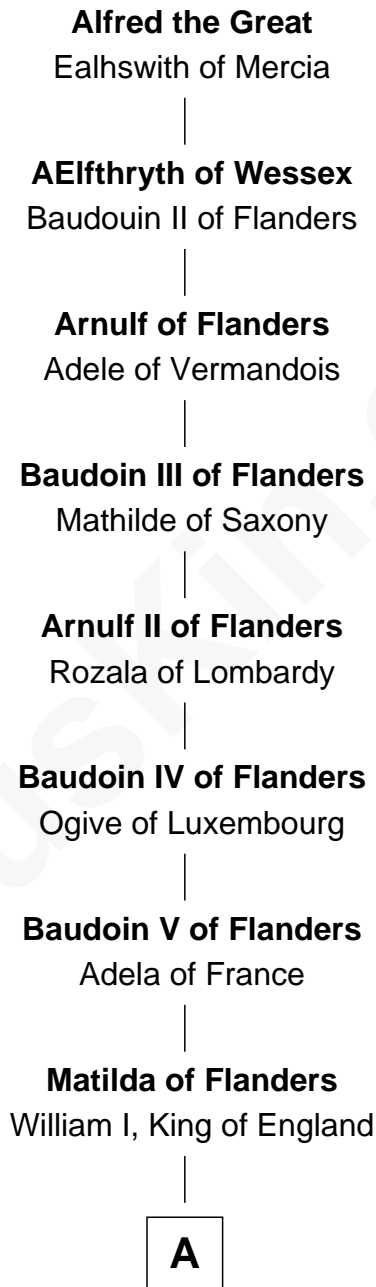

FamousKin.com Relationship Chart of

Alan Ladd

Movie Actor

31st Great-grandson of

Alfred the Great

King of the Anglo-Saxons

A

Henry I, King of England

Maud of Scotland

Maud of England

Geoffrey Plantagenet

Henry II, King of England

Ida de Tony

Sir William Longespee

Ela of Salisbury

Ida Longespee

Sir Walter FitzRobert

Sir Robert FitzWalter

Eleanor de Ferrers

Sir Robert FitzWalter

Joan de Multon

Sir John FitzWalter

Eleanor de Percy

Alice FitzWalter