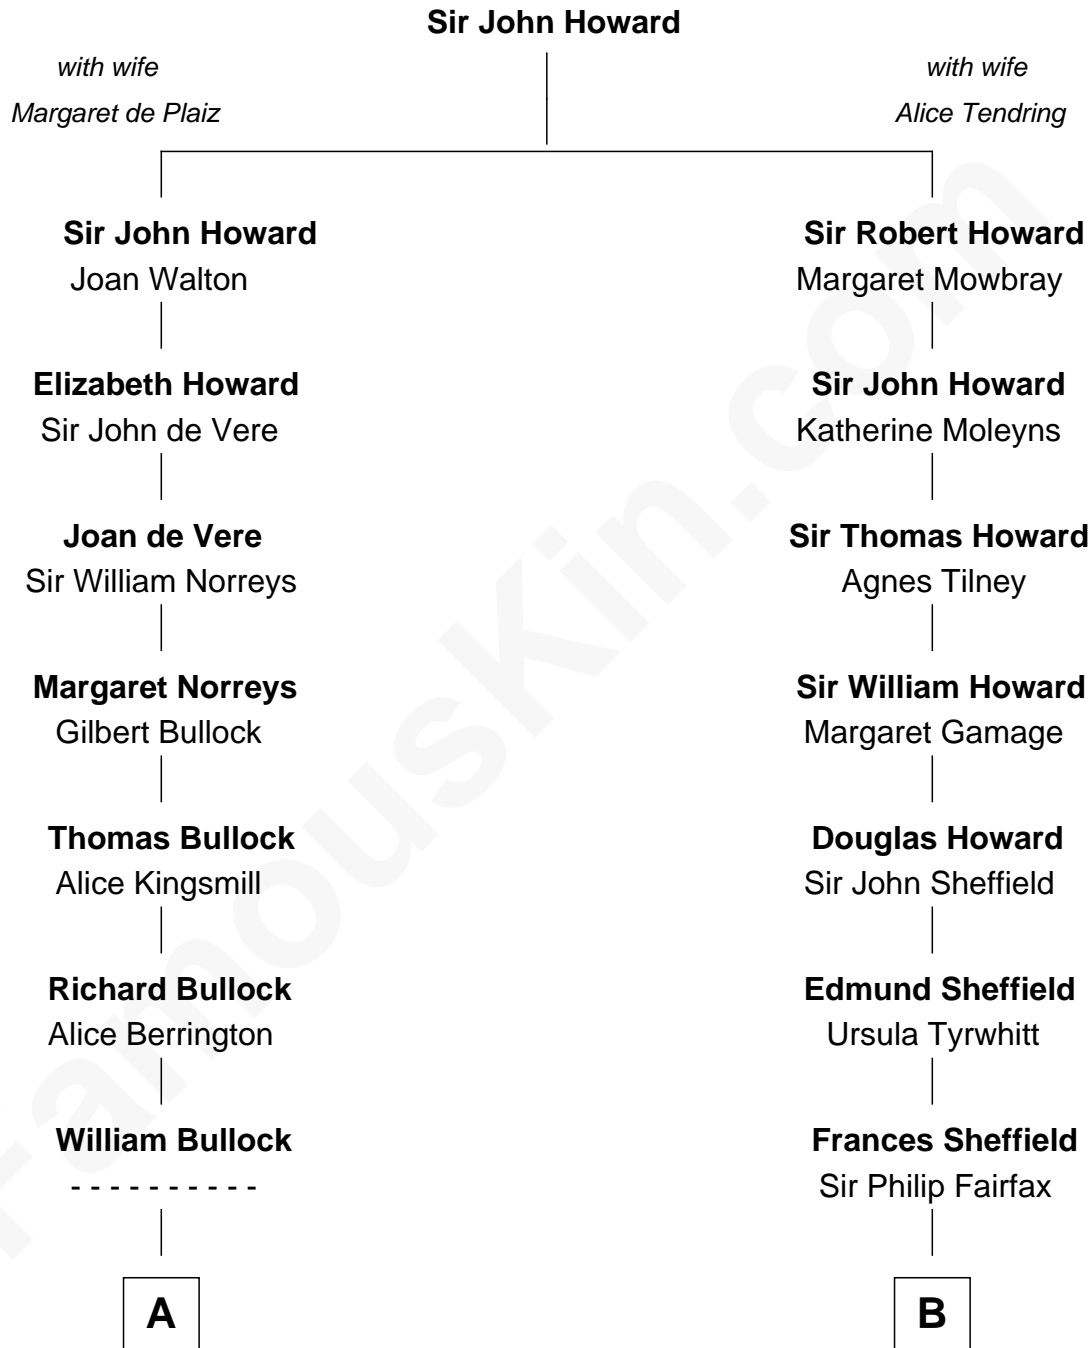

# FamousKin.com Relationship Chart of

**Alan Ladd**  
*Movie Actor*

16th cousin 3 times removed of

**Ellen DeGeneres**

*Comedienne and TV Personality*

**C**

**Elliot Everett DeGeneres**

Ruth Elodie Martin