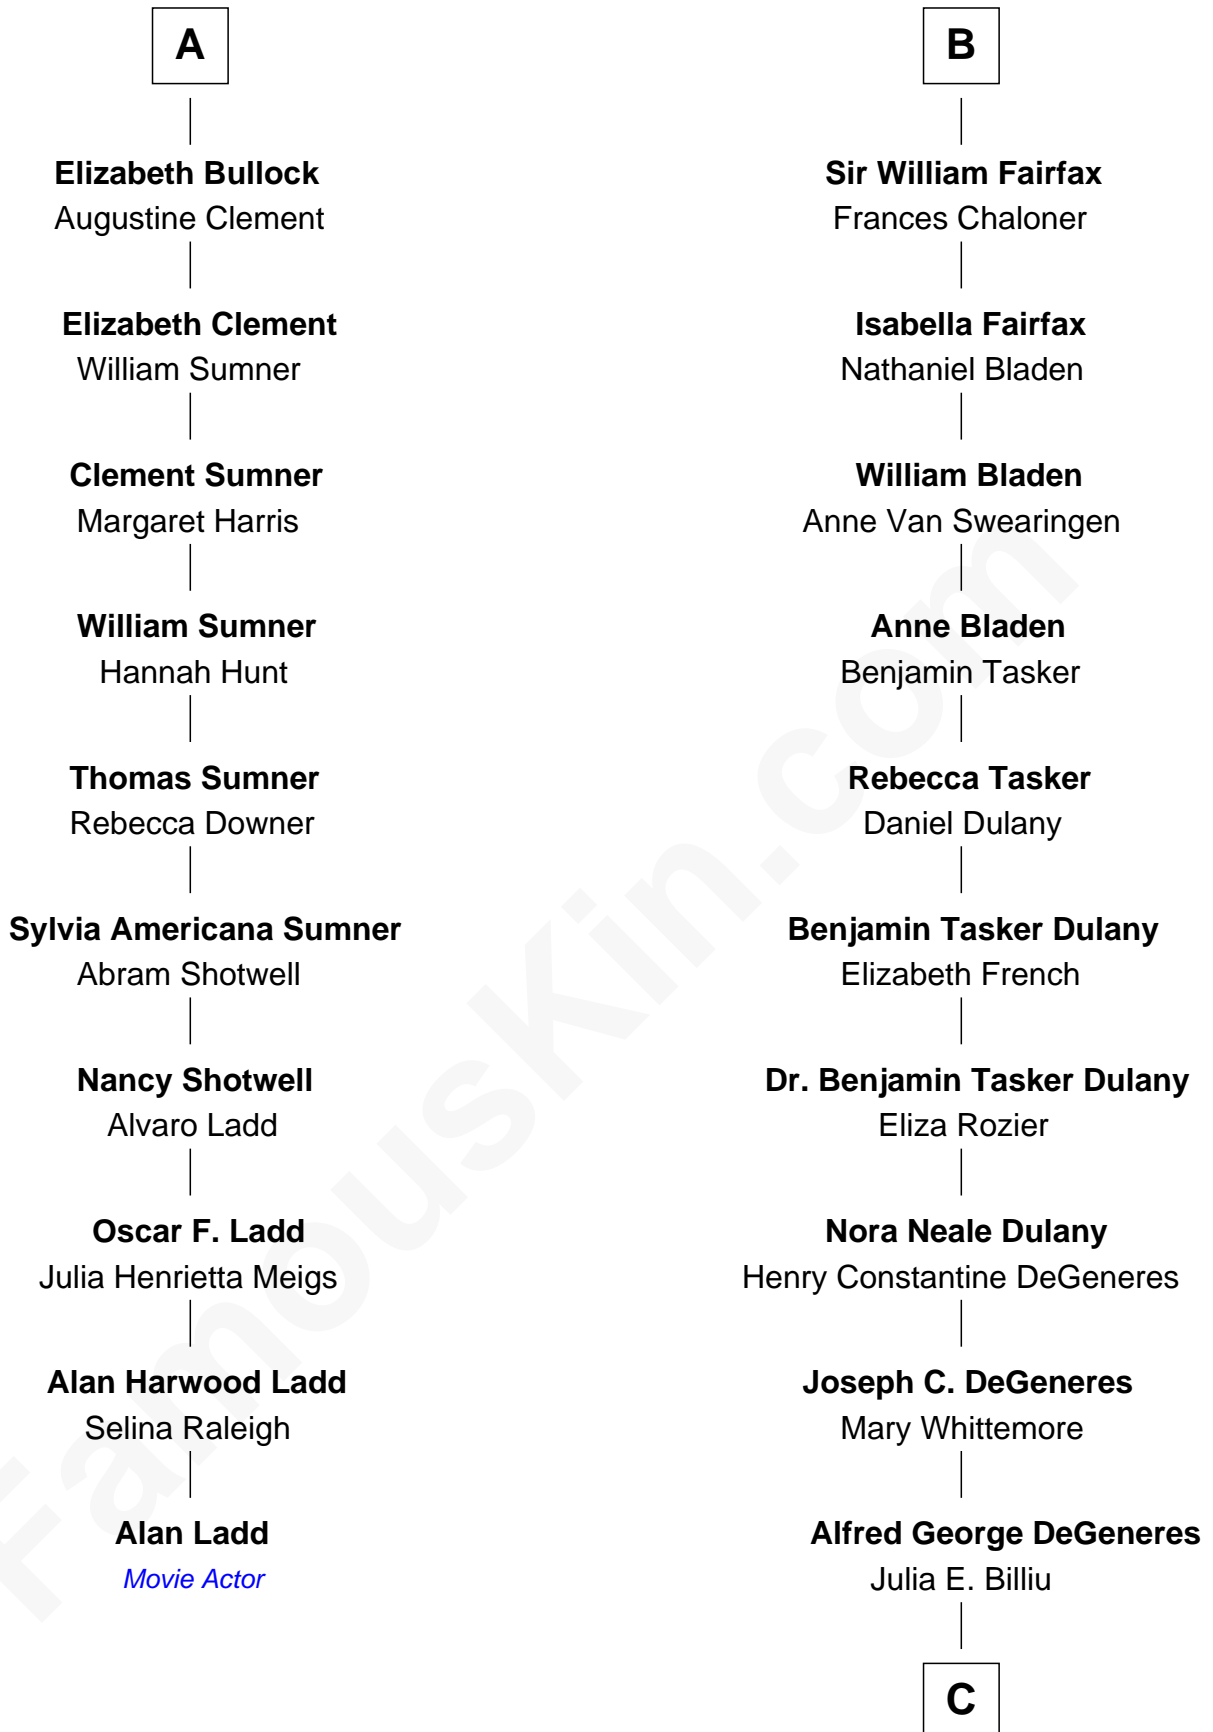

# FamousKin.com Relationship Chart of

**Alan Ladd**  
*Movie Actor*

16th cousin 3 times removed of

**Ellen DeGeneres**

*Comedienne and TV Personality*

**C**

**Elliot Everett DeGeneres**

Ruth Elodie Martin

**Elliot Everett DeGeneres**

Betty Jane Pfeffer

**Ellen DeGeneres**

*Comedienne and TV Personality*

FamousKin.com