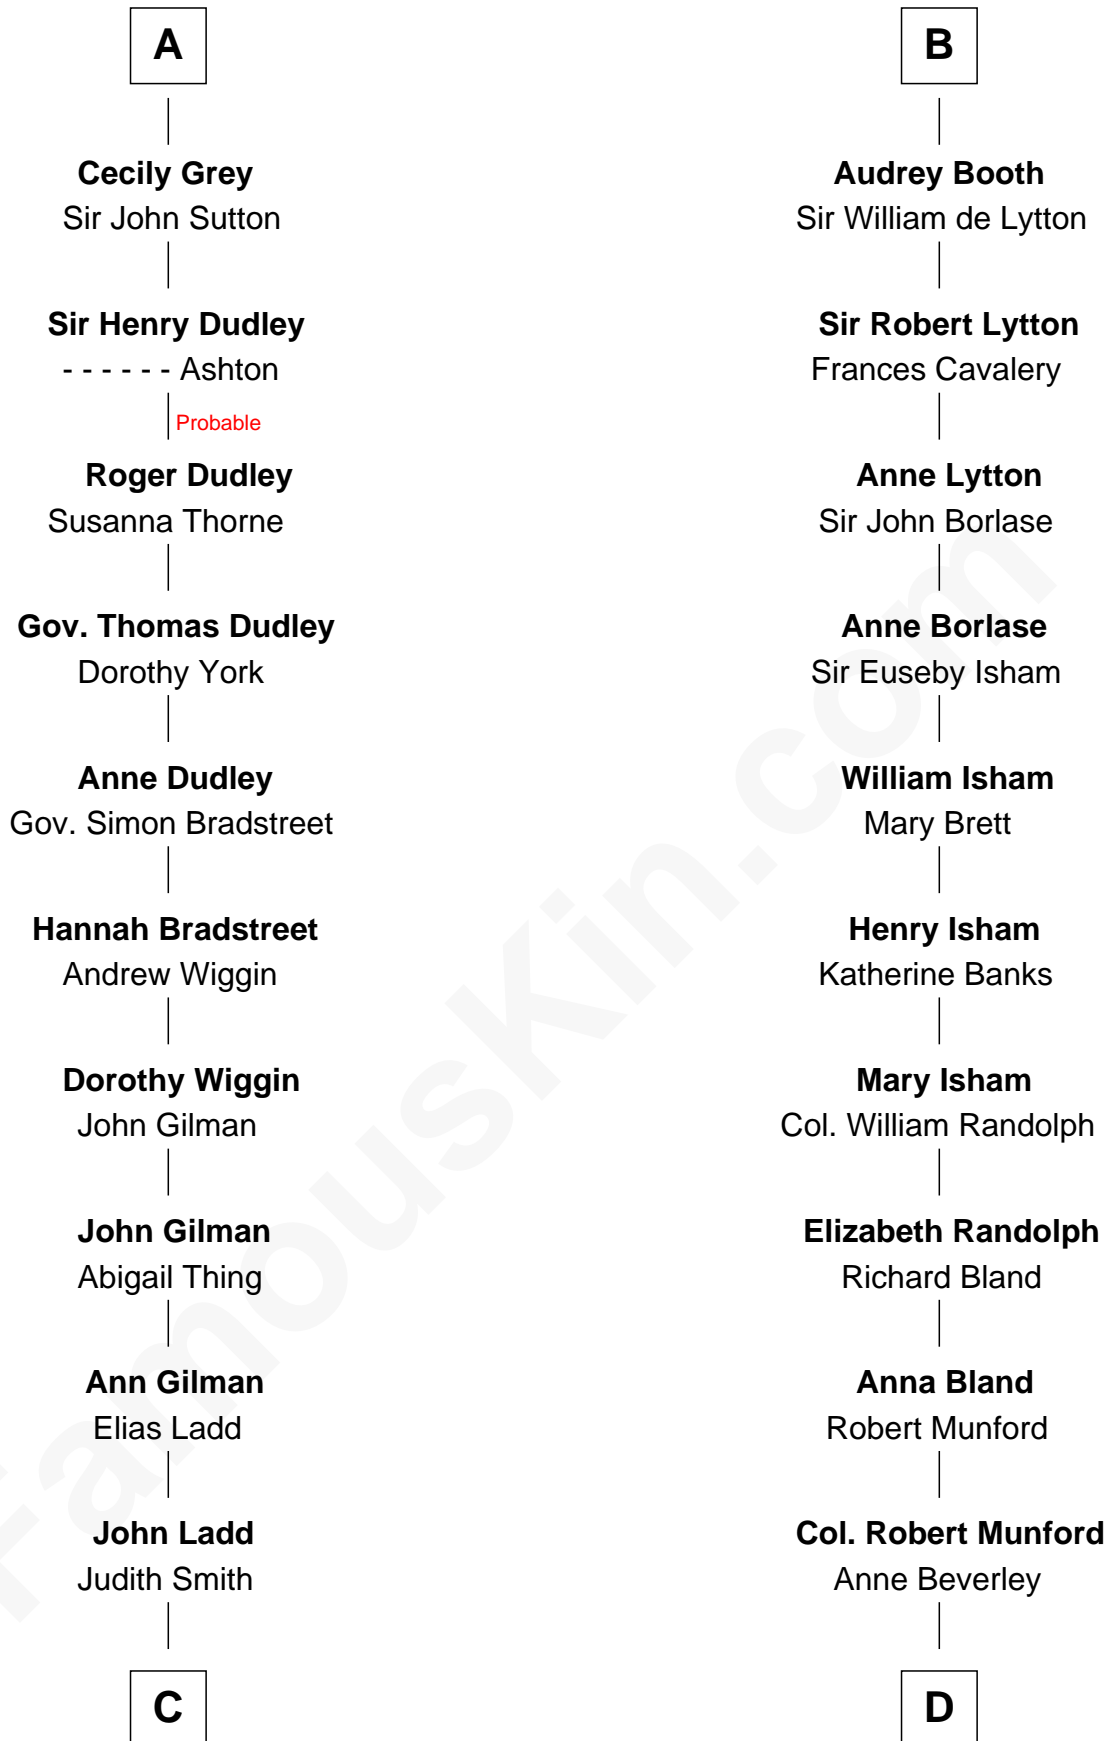

FamousKin.com Relationship Chart of

Alan Ladd
Movie Actor

21st cousin of

Upton Sinclair

Pulitzer Prize Winning Novelist

William de Ros
Maude de Vaux

Sir William de Ros
Margery de Badlesmere

Thomas de Ros
Beatrice de Stafford

Margaret de Ros
Sir Reynold Grey

Margaret Grey
Sir William Bonville

William Bonville
Elizabeth Harington

William Bonville
Katherine Neville

Cecily Bonville
Thomas Grey

A

Agnes de Ros
Pain de Tibetot

Sir John de Tibetot
Margaret de Badlesmere

Sir Robert de Tibetot
Margaret Deincourt

Elizabeth de Tibetot
Sir Philip le Despencer

Margery Despencer
Sir Roger Wentworth

Margaret Wentworth
Sir William Hopton

Margaret Hopton
Sir Philip Booth

B

C

Josiah Ladd
Nancy Ladd
|
Alvaro Ladd
Nancy Shotwell
|
Oscar F. Ladd
Julia Henrietta Meigs
|
Alan Harwood Ladd
Selina Raleigh
|
Alan Ladd
Movie Actor