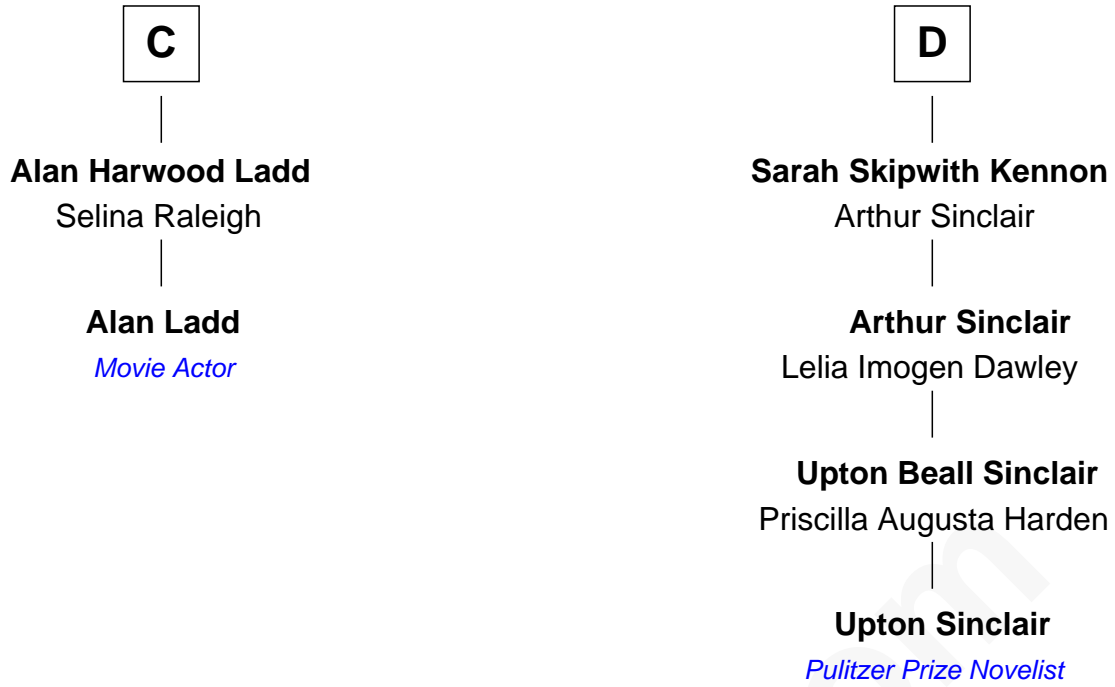

# FamousKin.com Relationship Chart of

**Alan Ladd**  
*Movie Actor*

18th cousin 2 times removed of

**Upton Sinclair**  
*Pulitzer Prize Winning Novelist*

**Bartholomew de Badlesmere**  
Margaret de Clare

**Maud de Badlesmere**

**Elizabeth de Bohun**

Sir Richard Fitzalan

**Elizabeth Fitzalan**

Sir Thomas Mowbray

**Margaret Mowbray**

Sir Robert Howard

**Katherine Howard**

Sir Edward Neville

**Catherine Neville**

Robert Tanfield

**William Tanfield**

Elizabeth Stavely

**B**

FamousKin.com