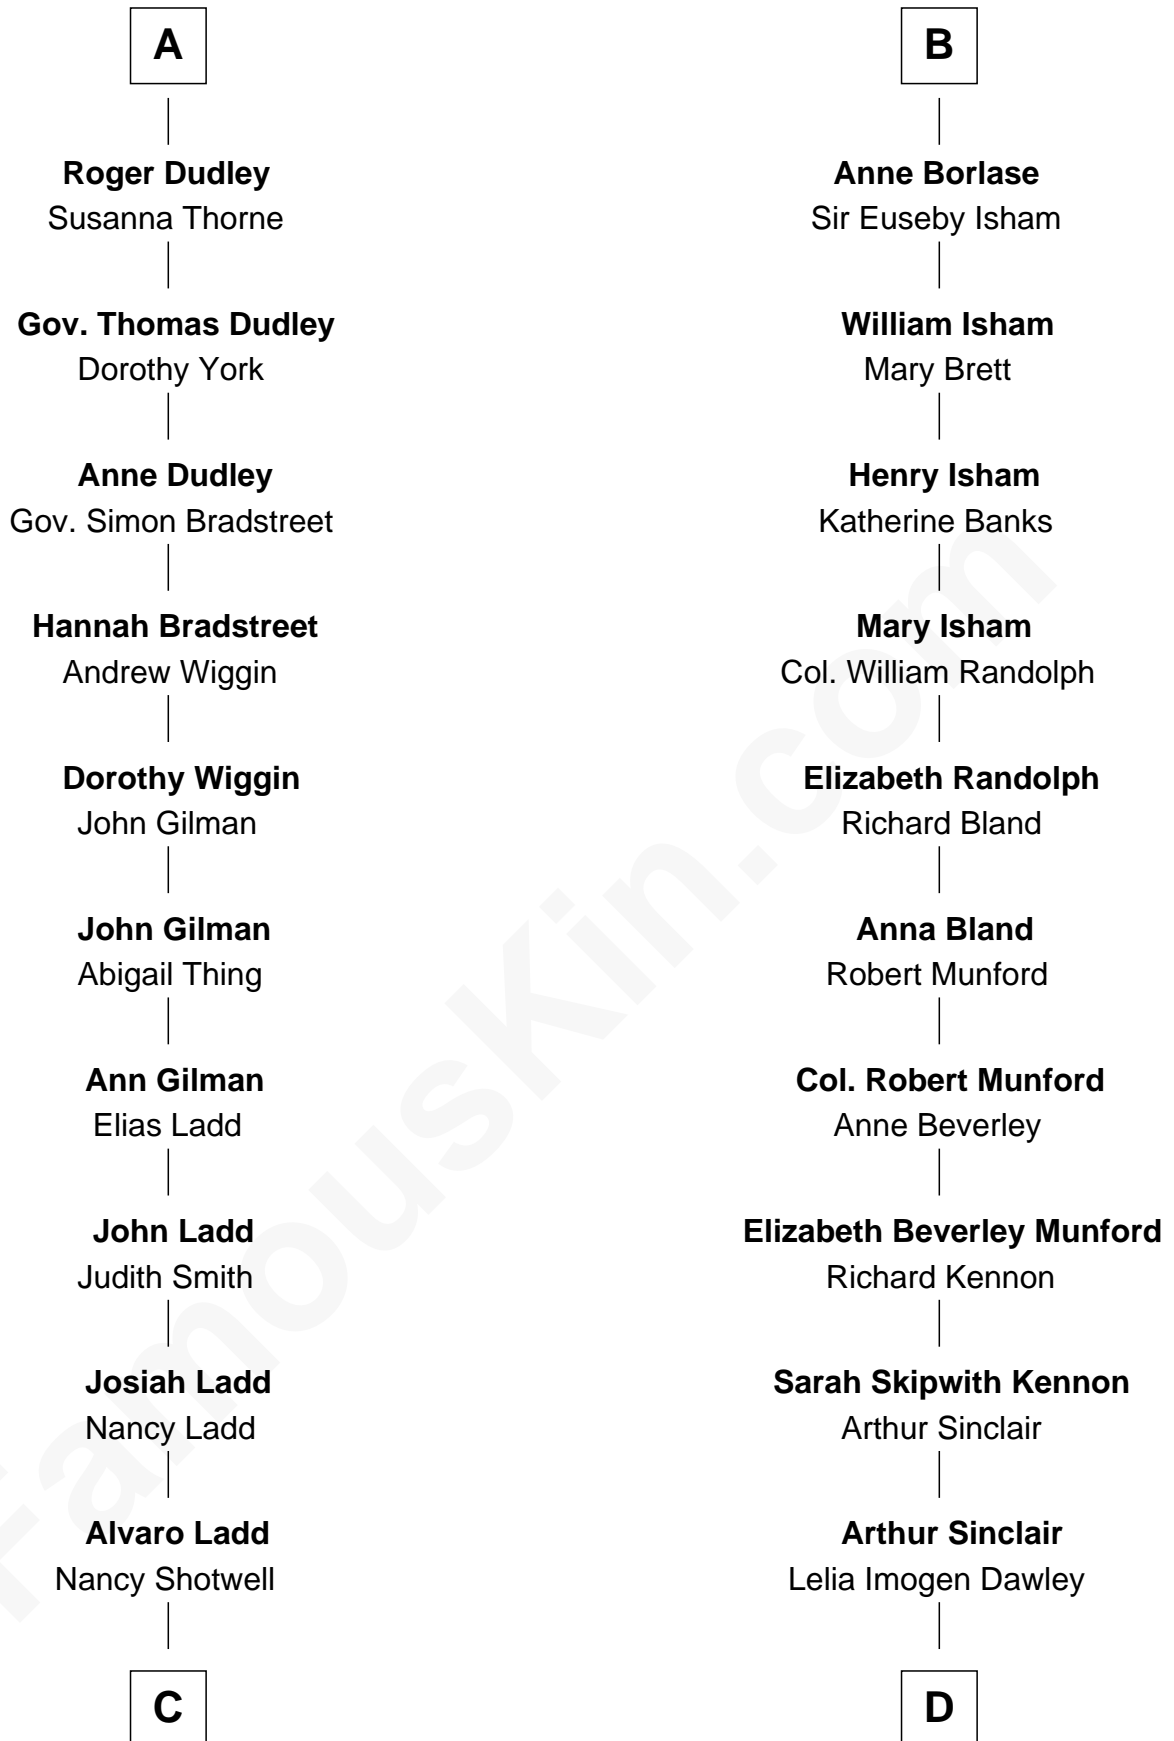

# FamousKin.com Relationship Chart of

**Alan Ladd**  
*Movie Actor*

18th cousin 1 time removed of

**Upton Sinclair**

*Pulitzer Prize Winning Novelist*

**Sir Philip le Despencer**

Elizabeth - - - - -

**Alice le Despenser**

Cecily Willoughby

**Sir John Sutton**

Cecily Grey

**Sir Henry Dudley**

- - - - - Ashton

Probable

**A**

**Sir Philip le Despencer**

Elizabeth de Tibetot

**Margery Despencer**

Sir Roger Wentworth

**Margaret Wentworth**

Sir William Hopton

**Margaret Hopton**

Sir Philip Booth

**Audrey Booth**

Sir William de Lytton

**Sir Robert Lytton**

Frances Cavalery

**Anne Lytton**

Sir John Borlase

**B**

**C**

**Oscar F. Ladd**  
Julia Henrietta Meigs