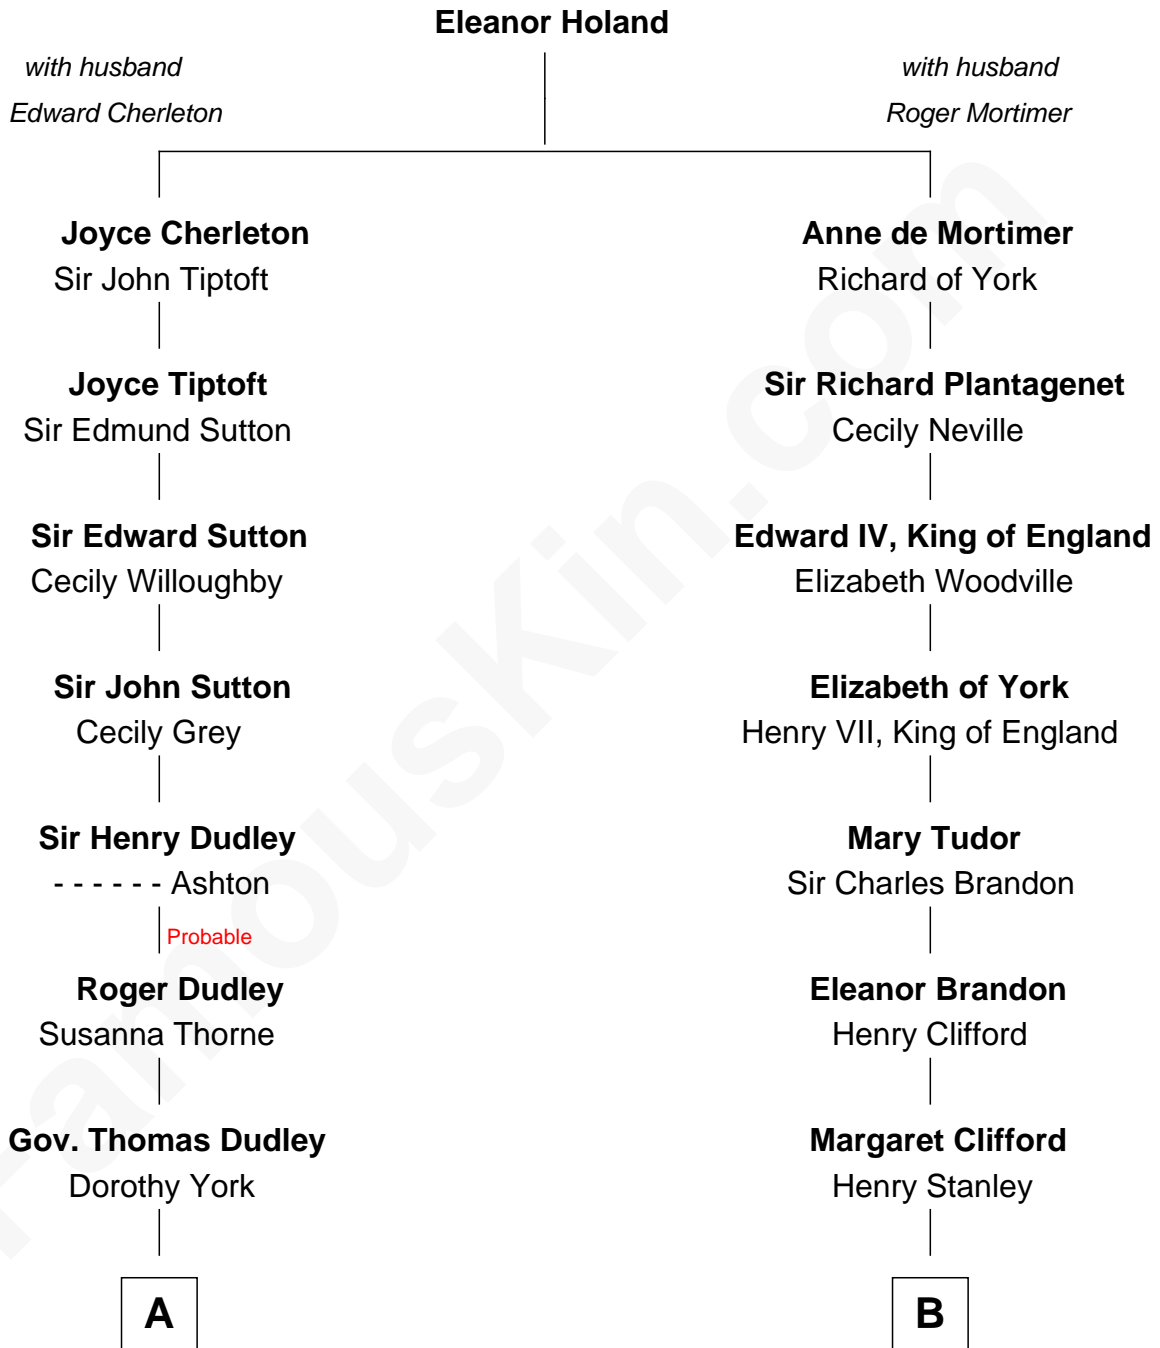

FamousKin.com Relationship Chart of

Alan Ladd
Movie Actor

17th cousin 2 times removed of

Guy Ritchie
British Filmmaker

C

Doris Margaretta McLaughlin

Stuart John Ritchie

John Vivian Ritchie

Amber Mary Parkinson

Guy Ritchie

British Filmmaker

FamousKin.com