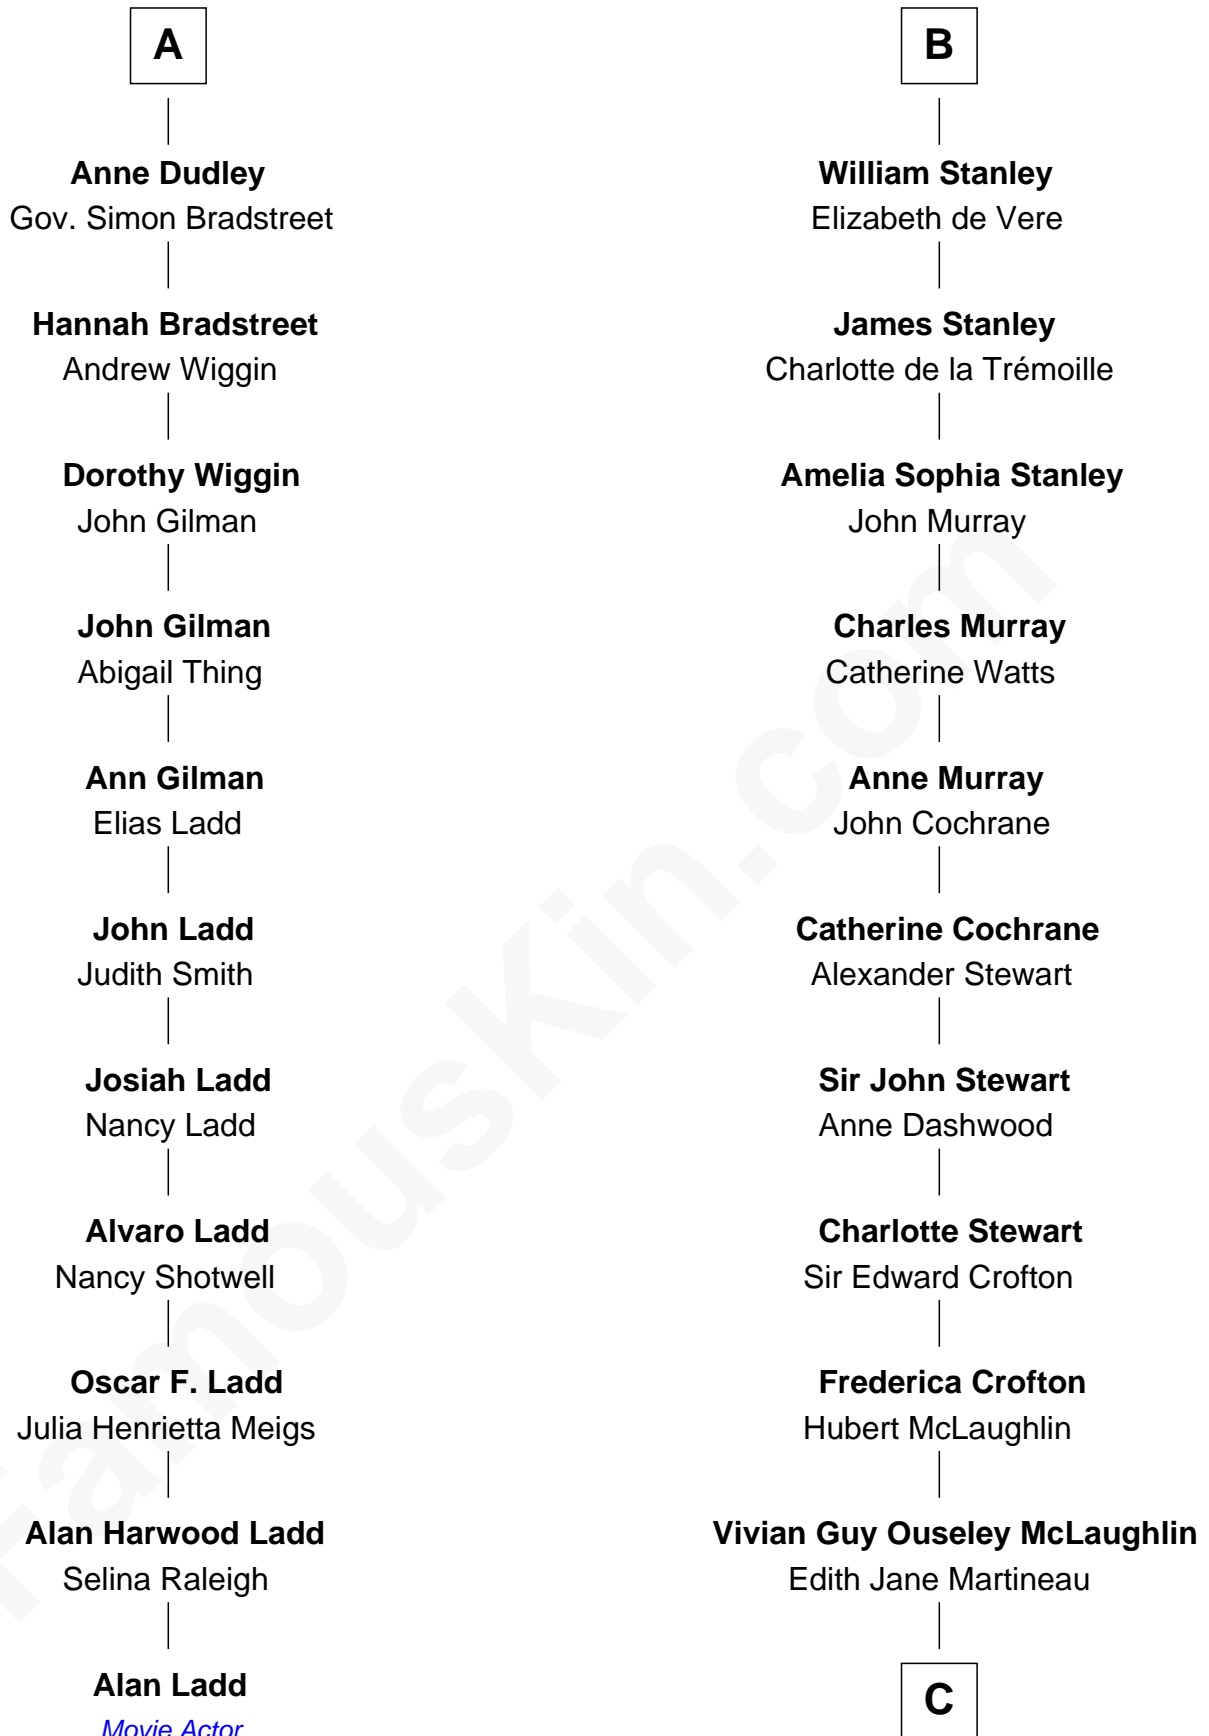

FamousKin.com Relationship Chart of

Alan Ladd
Movie Actor

17th cousin 2 times removed of

Guy Ritchie
British Filmmaker

C

Doris Margaretta McLaughlin

Stuart John Ritchie

John Vivian Ritchie

Amber Mary Parkinson

Guy Ritchie

British Filmmaker

FamousKin.com