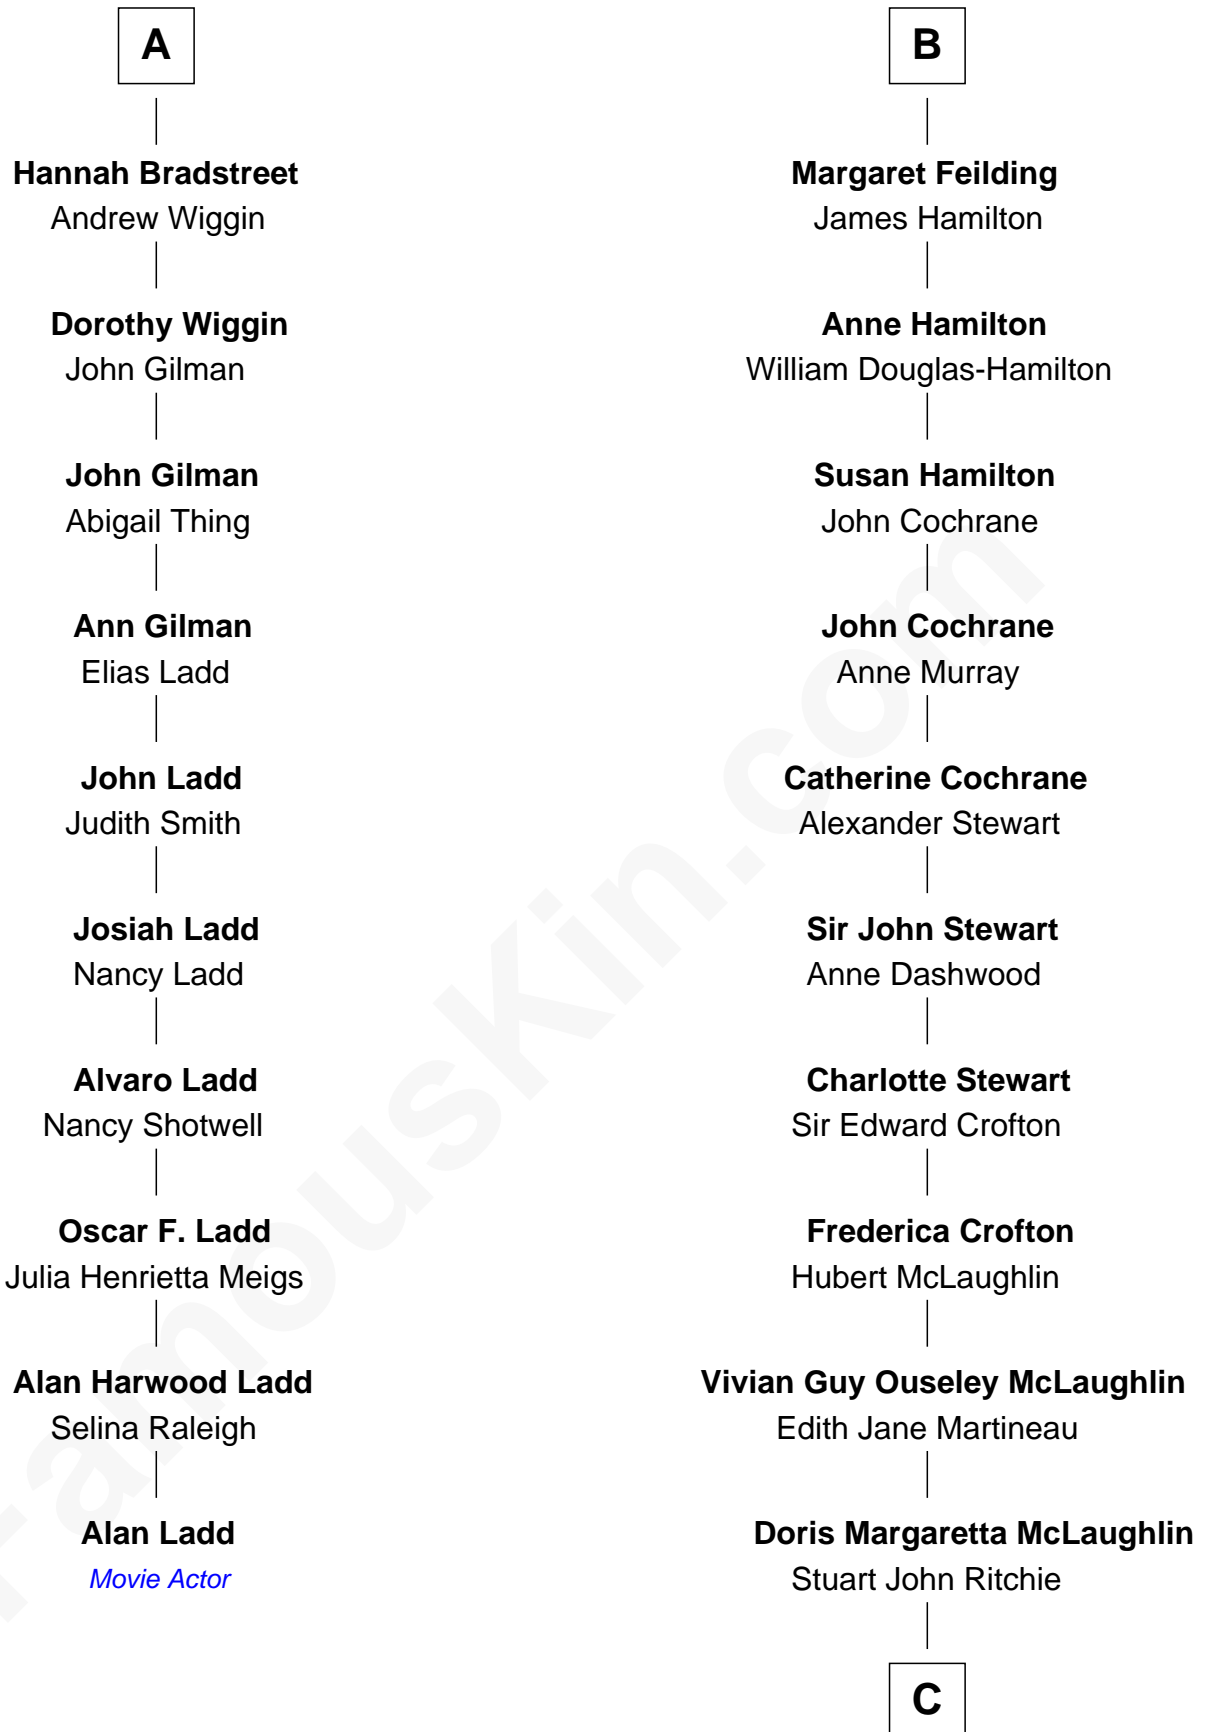

# FamousKin.com Relationship Chart of

**Alan Ladd**  
*Movie Actor*

16th cousin 2 times removed of

**Guy Ritchie**  
*British Filmmaker*

**Sir Richard Neville**  
Alice Montagu

C

**John Vivian Ritchie**  
Amber Mary Parkinson