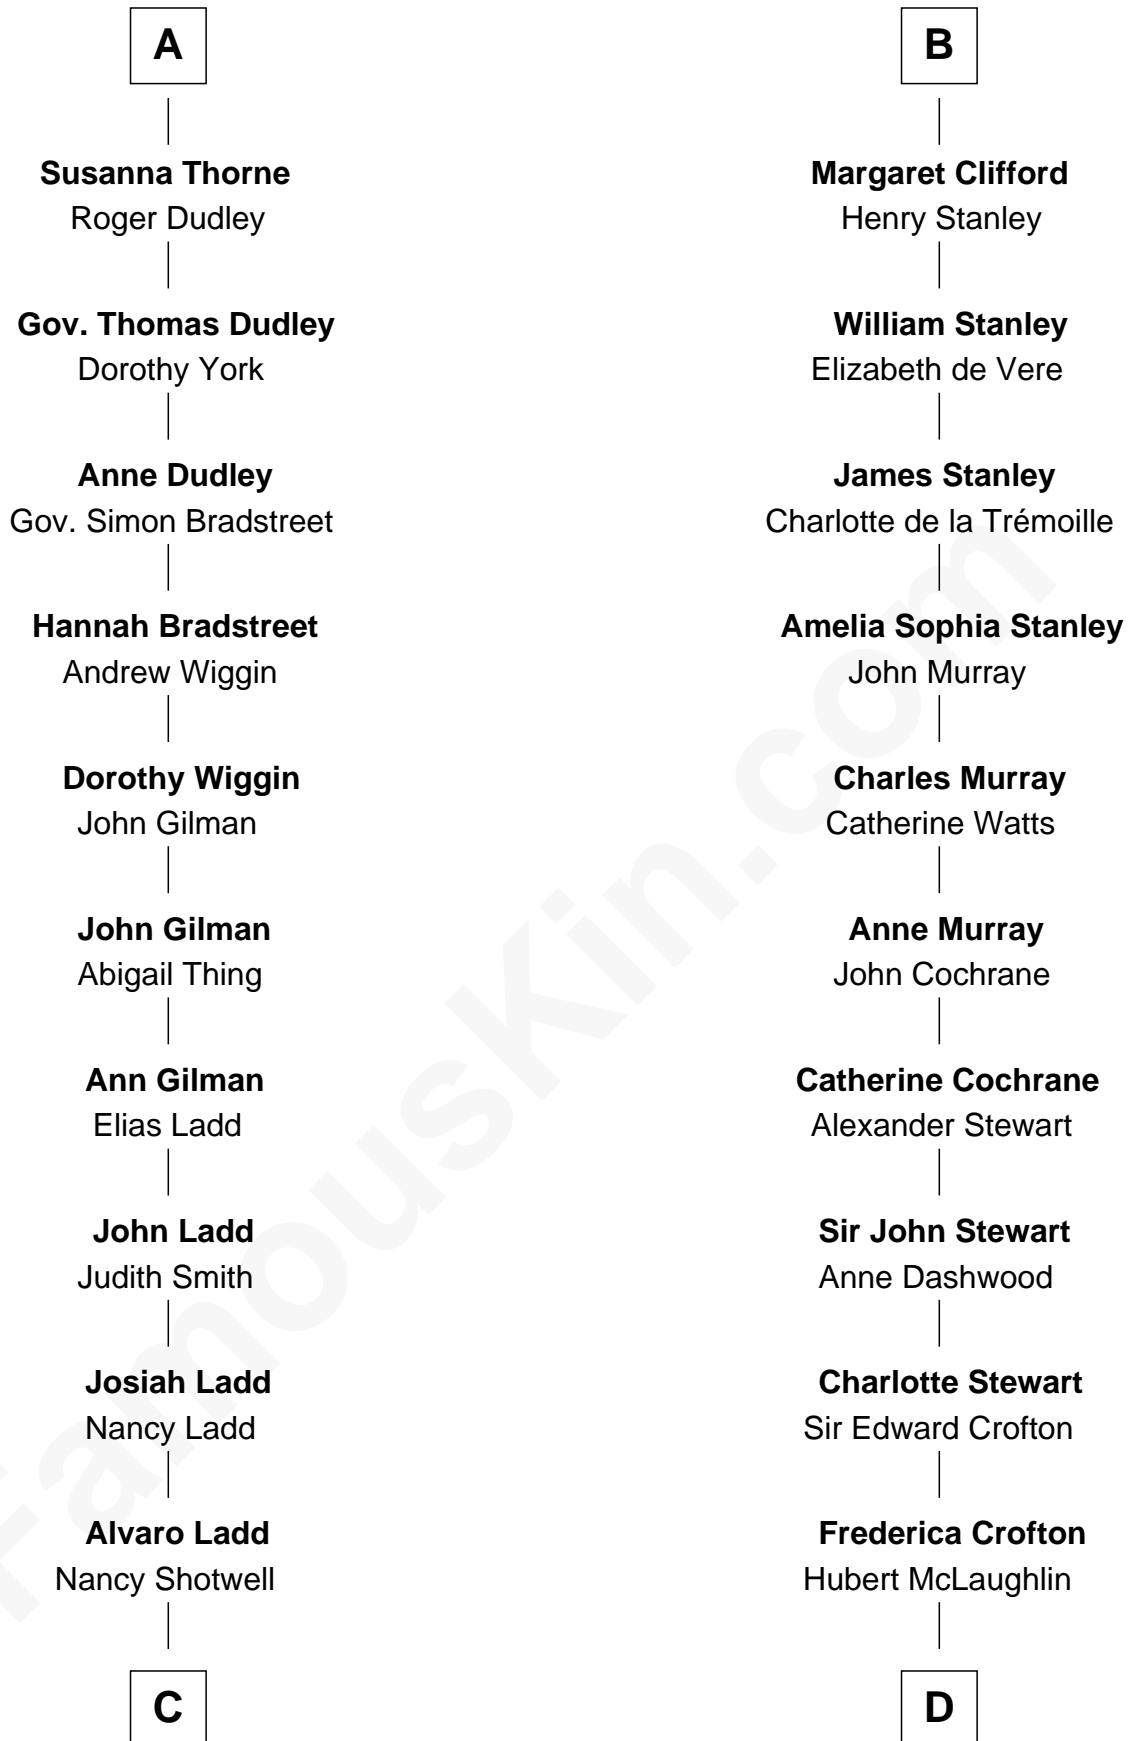

# FamousKin.com Relationship Chart of

**Alan Ladd**

*Movie Actor*

19th cousin 1 time removed of

**Guy Ritchie**

*British Filmmaker*

**Sir John Grey**

Avice Marmion

**C**

**Oscar F. Ladd**  
Julia Henrietta Meigs

**Alan Harwood Ladd**  
Selina Raleigh

**Alan Ladd**  
*Movie Actor*

**D**

**Vivian Guy Ouseley McLaughlin**  
Edith Jane Martineau

**Doris Margaretta McLaughlin**  
Stuart John Ritchie

**John Vivian Ritchie**  
Amber Mary Parkinson

**Guy Ritchie**  
*British Filmmaker*