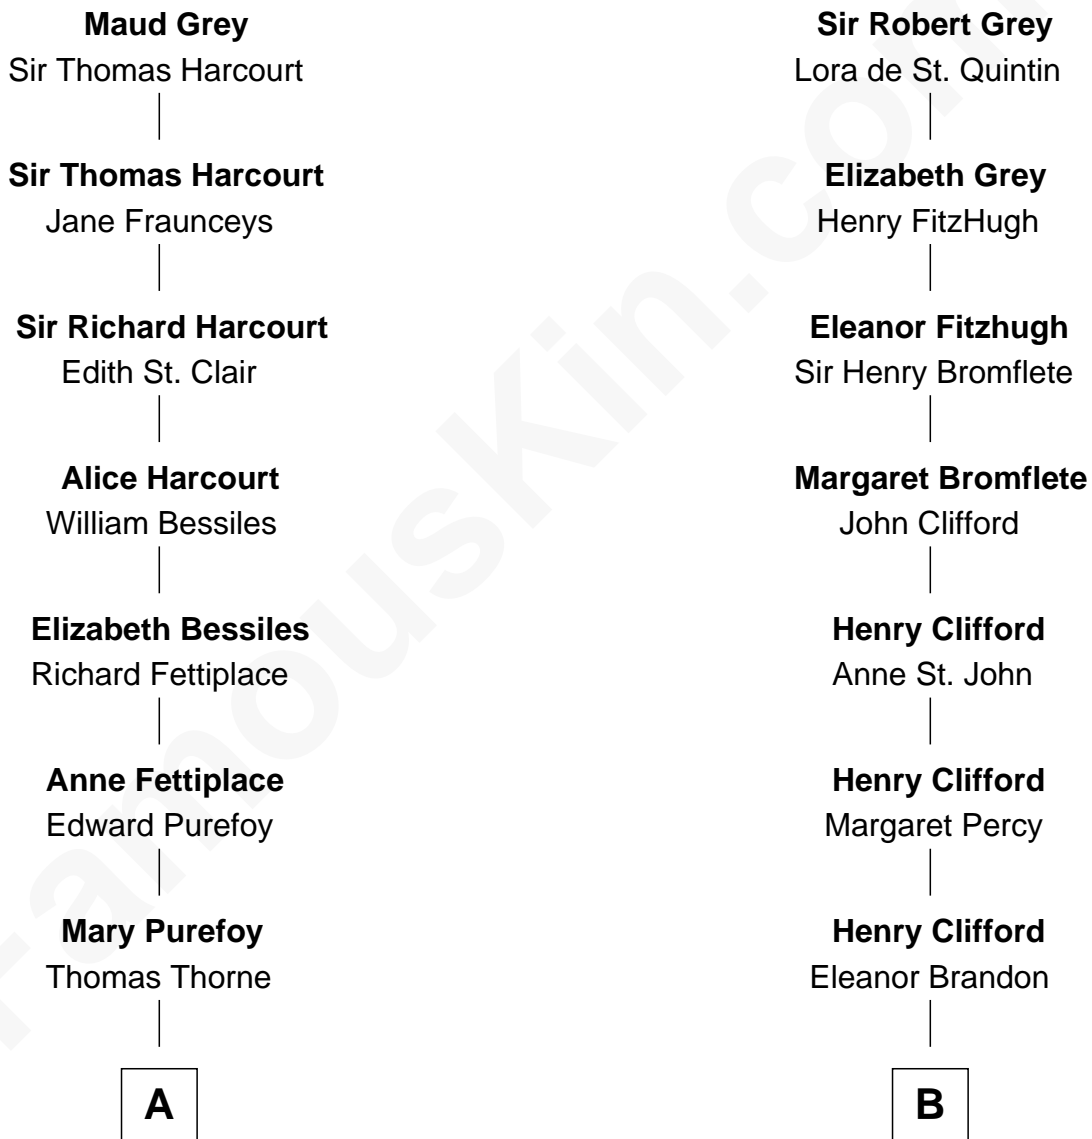

# FamousKin.com Relationship Chart of

**Alan Ladd**

*Movie Actor*

19th cousin 1 time removed of

**Guy Ritchie**

*British Filmmaker*

**Sir John Grey**

Avice Marmion

**C**

**Oscar F. Ladd**  
Julia Henrietta Meigs

**Alan Harwood Ladd**  
Selina Raleigh

**Alan Ladd**  
*Movie Actor*

**D**

**Vivian Guy Ouseley McLaughlin**  
Edith Jane Martineau

**Doris Margaretta McLaughlin**  
Stuart John Ritchie