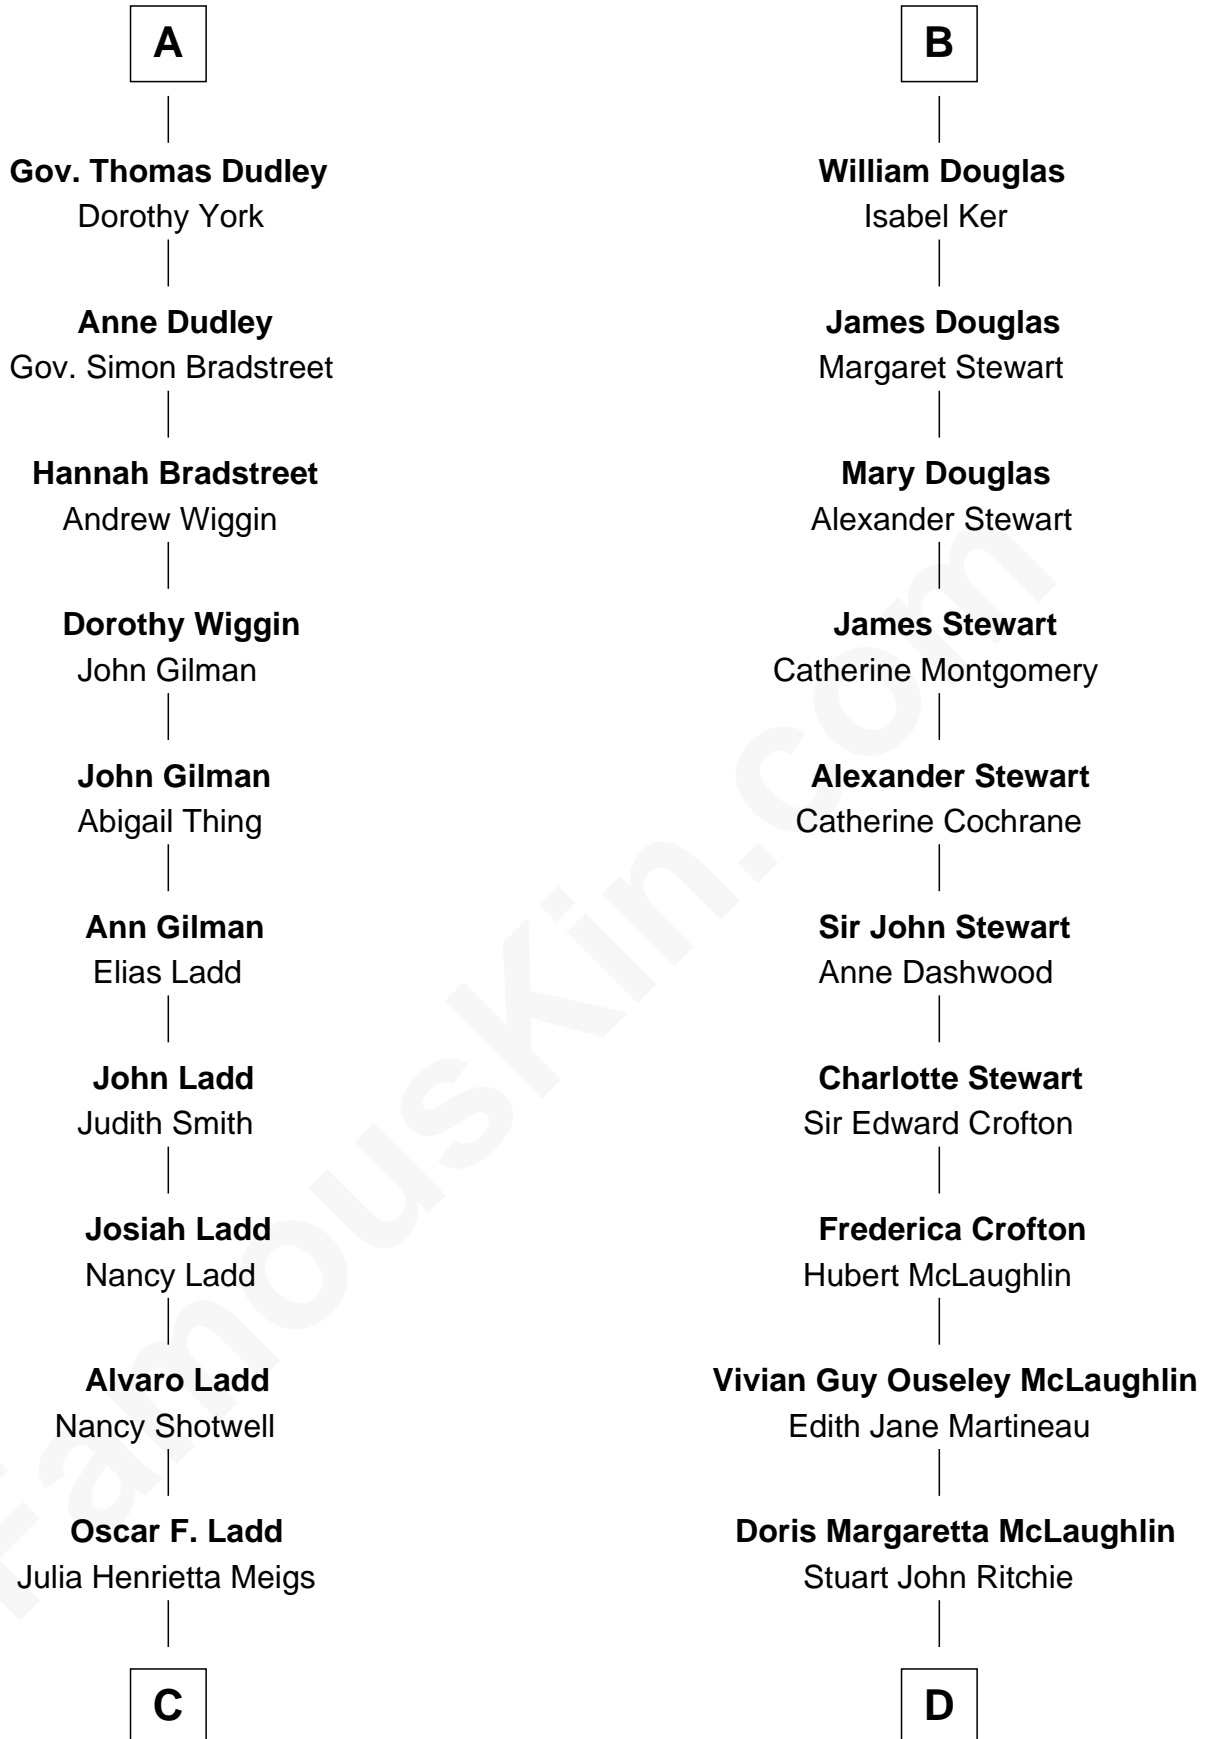

FamousKin.com Relationship Chart of

Alan Ladd

Movie Actor

18th cousin of

Guy Ritchie

British Filmmaker

Sir Thomas de Holand

Alice Fitzalan

C

Alan Harwood Ladd

Selina Raleigh

Alan Ladd

Movie Actor

D

John Vivian Ritchie

Amber Mary Parkinson