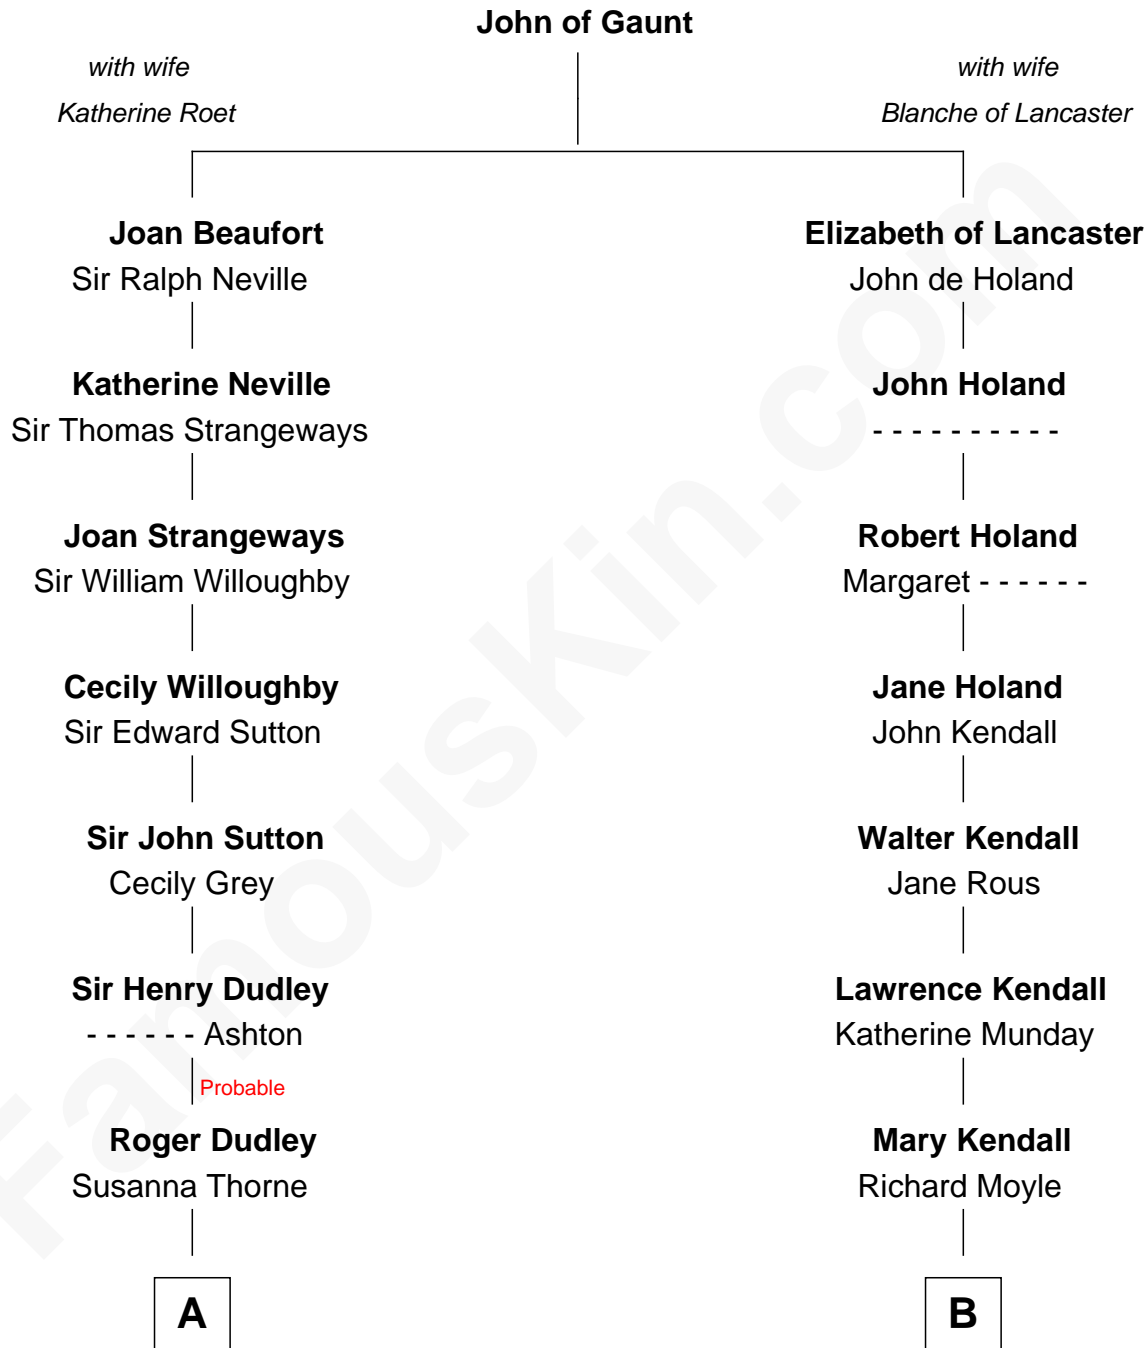

FamousKin.com

Relationship Chart of

Alan Ladd

Movie Actor

17th cousin 1 time removed of

Buckminster Fuller
Author, Architect, and Inventor

C

—
Alan Harwood Ladd

Selina Raleigh

—
Alan Ladd

Movie Actor

FamousKin.com