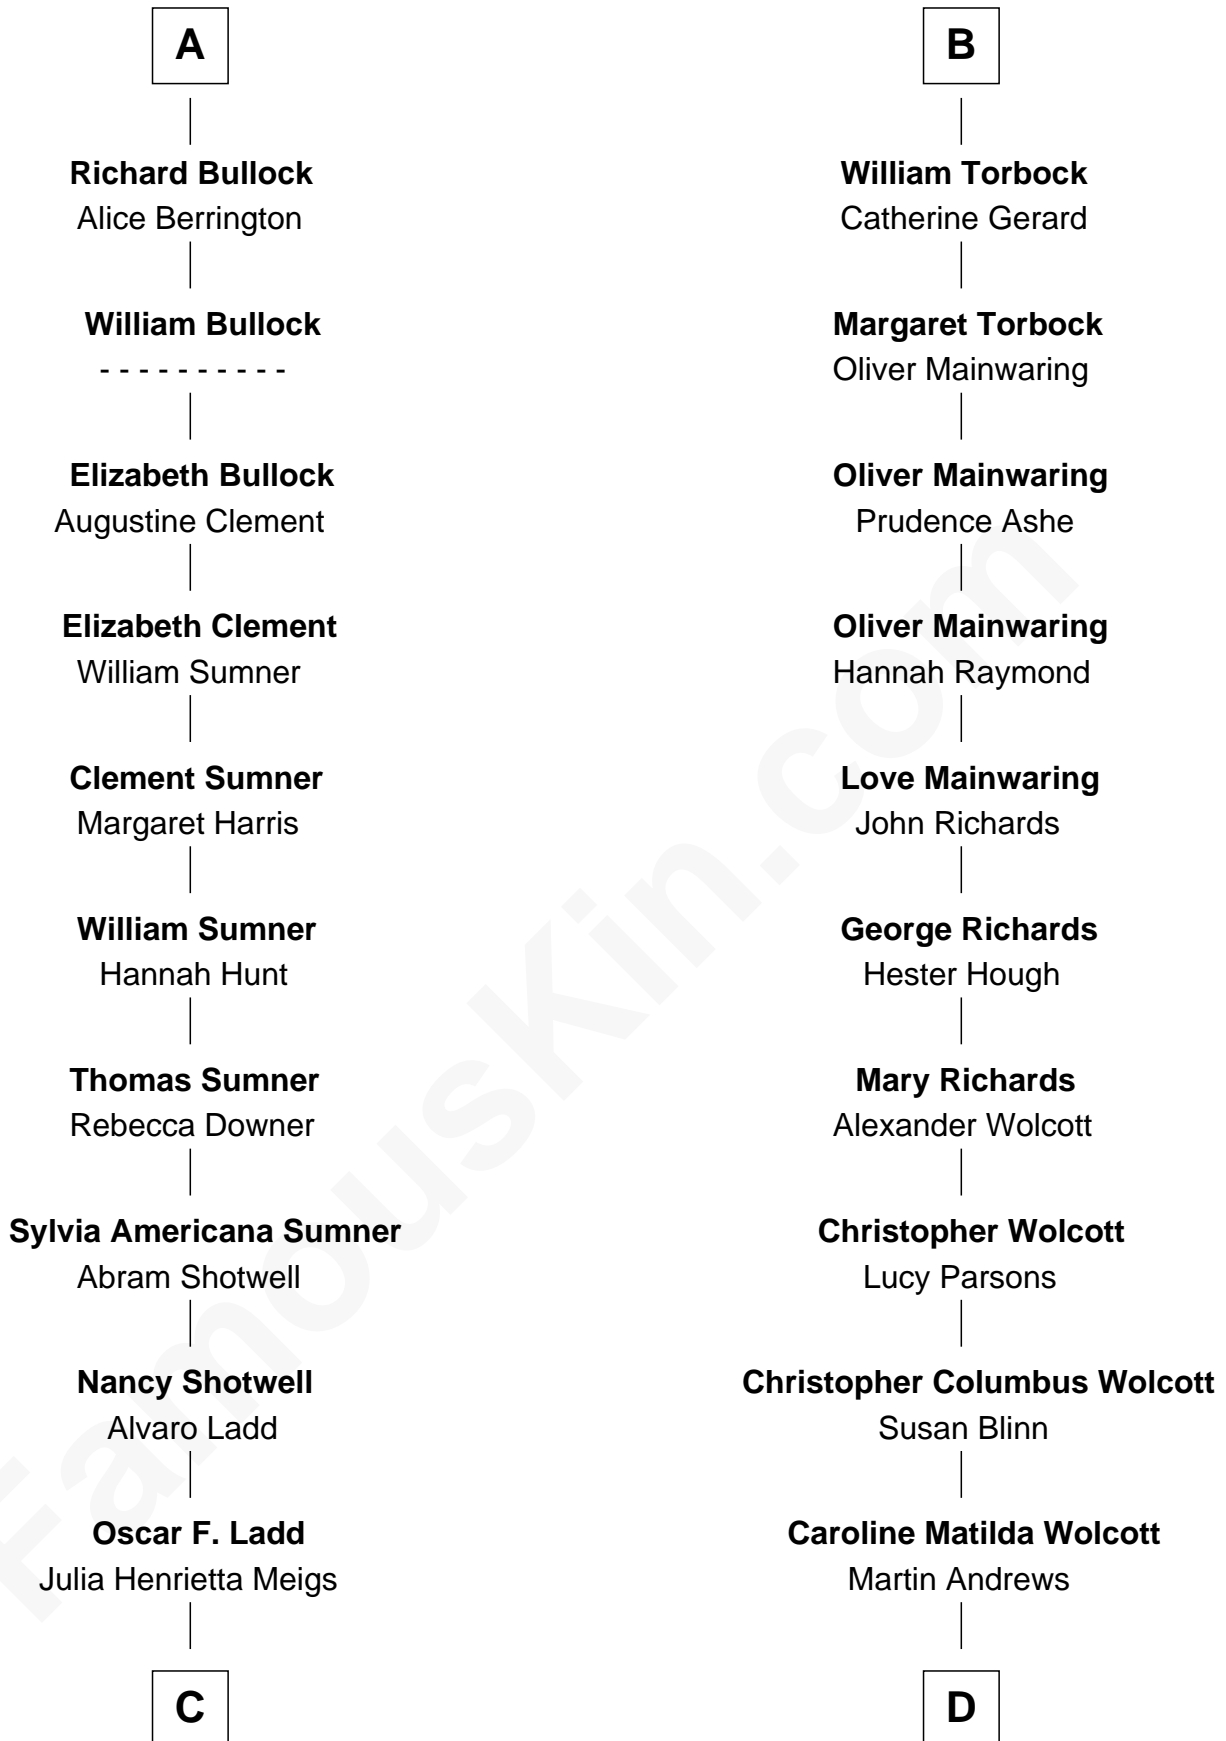

FamousKin.com Relationship Chart of

Alan Ladd

Movie Actor

18th cousin of

Buckminster Fuller

Author, Architect, and Inventor

Bartholomew de Badlesmere

Margaret de Clare

Elizabeth Weever

Margery Stanley

Sir William Torbock

Thomas Torbock

Elizabeth Moore

B

C

Alan Harwood Ladd