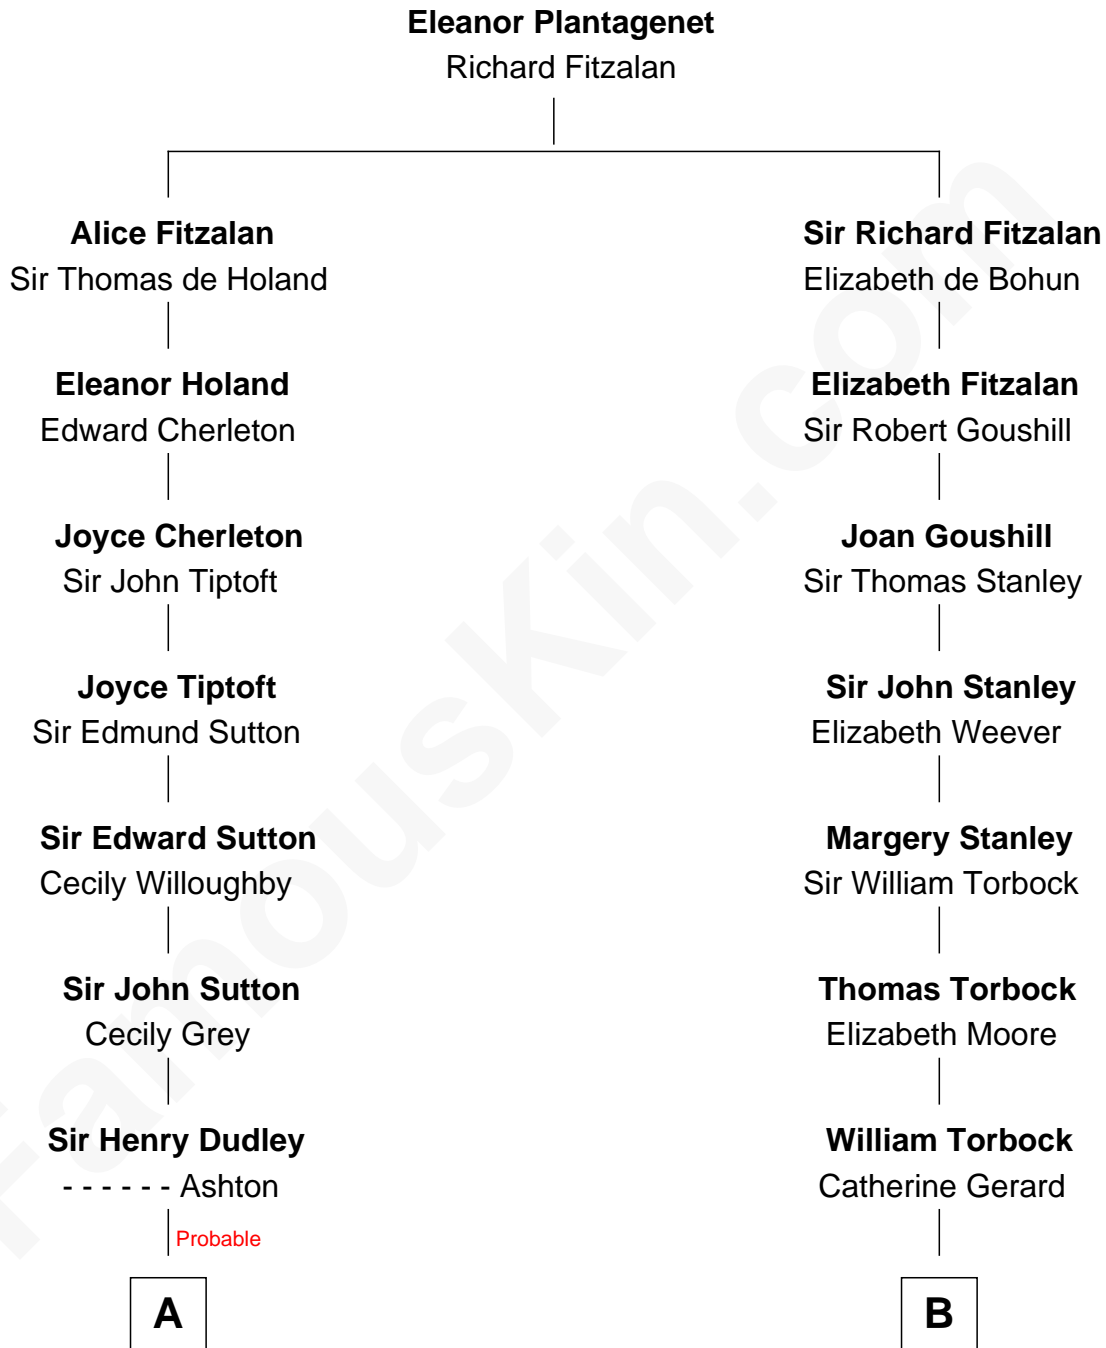

FamousKin.com

Relationship Chart of

Alan Ladd

Movie Actor

17th cousin 2 times removed of

Buckminster Fuller
Author, Architect, and Inventor

C

—
Oscar F. Ladd
Julia Henrietta Meigs

—
Alan Harwood Ladd
Selina Raleigh

—
Alan Ladd
Movie Actor

FamousKin.com