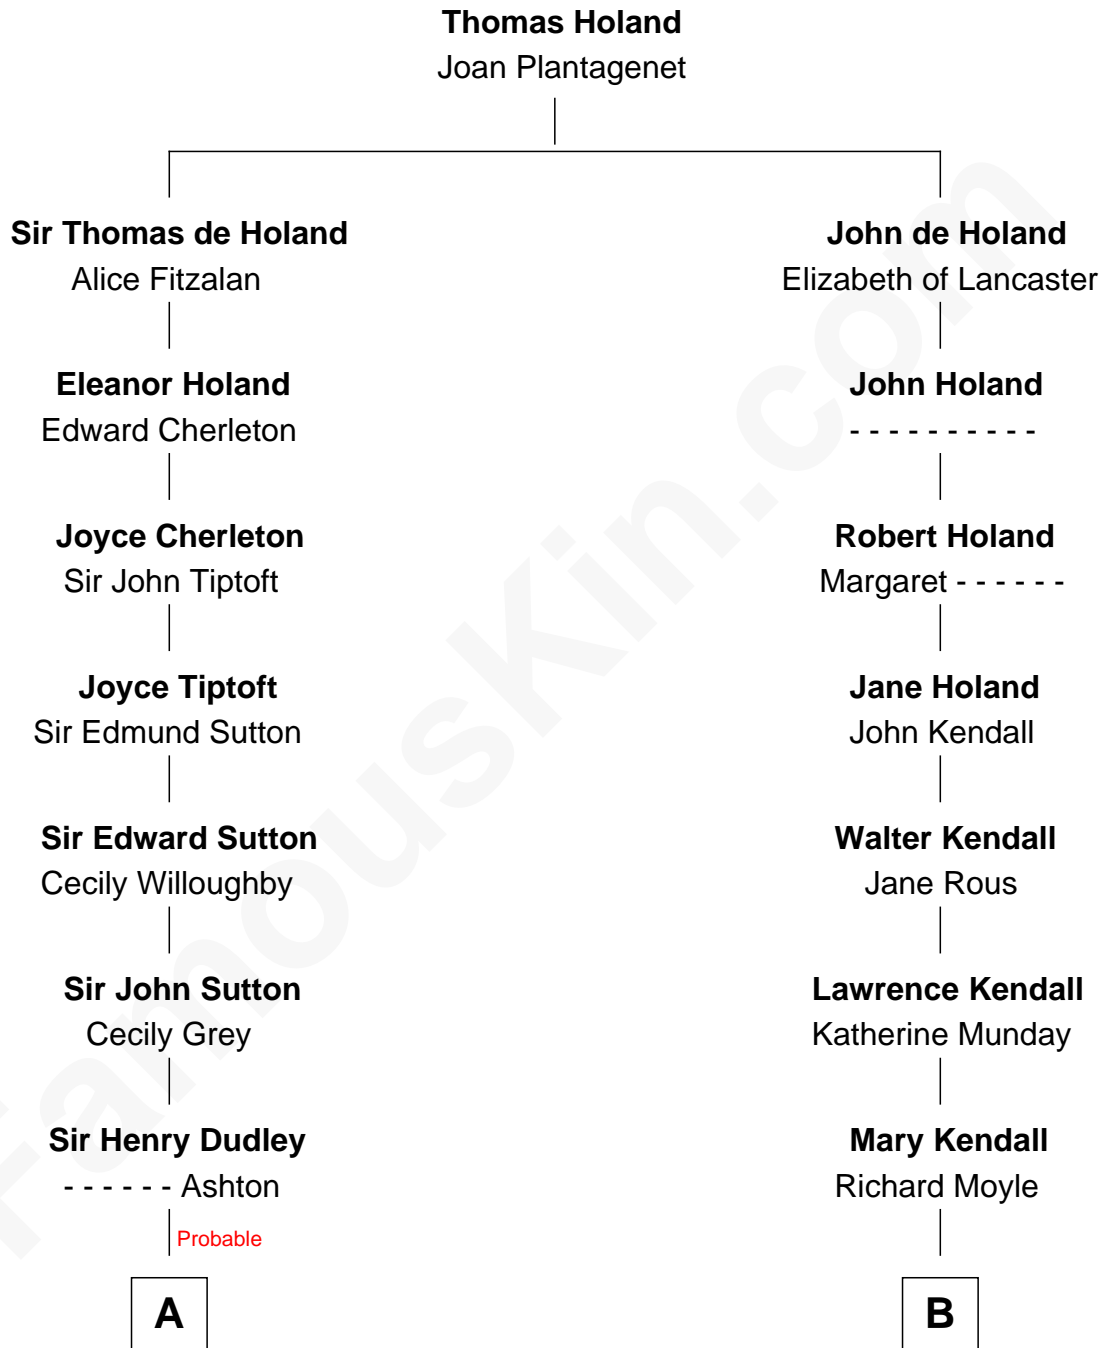

FamousKin.com Relationship Chart of

Alan Ladd
Movie Actor

17th cousin 2 times removed of

Buckminster Fuller
Author, Architect, and Inventor

C

—
Oscar F. Ladd
Julia Henrietta Meigs

—
Alan Harwood Ladd
Selina Raleigh