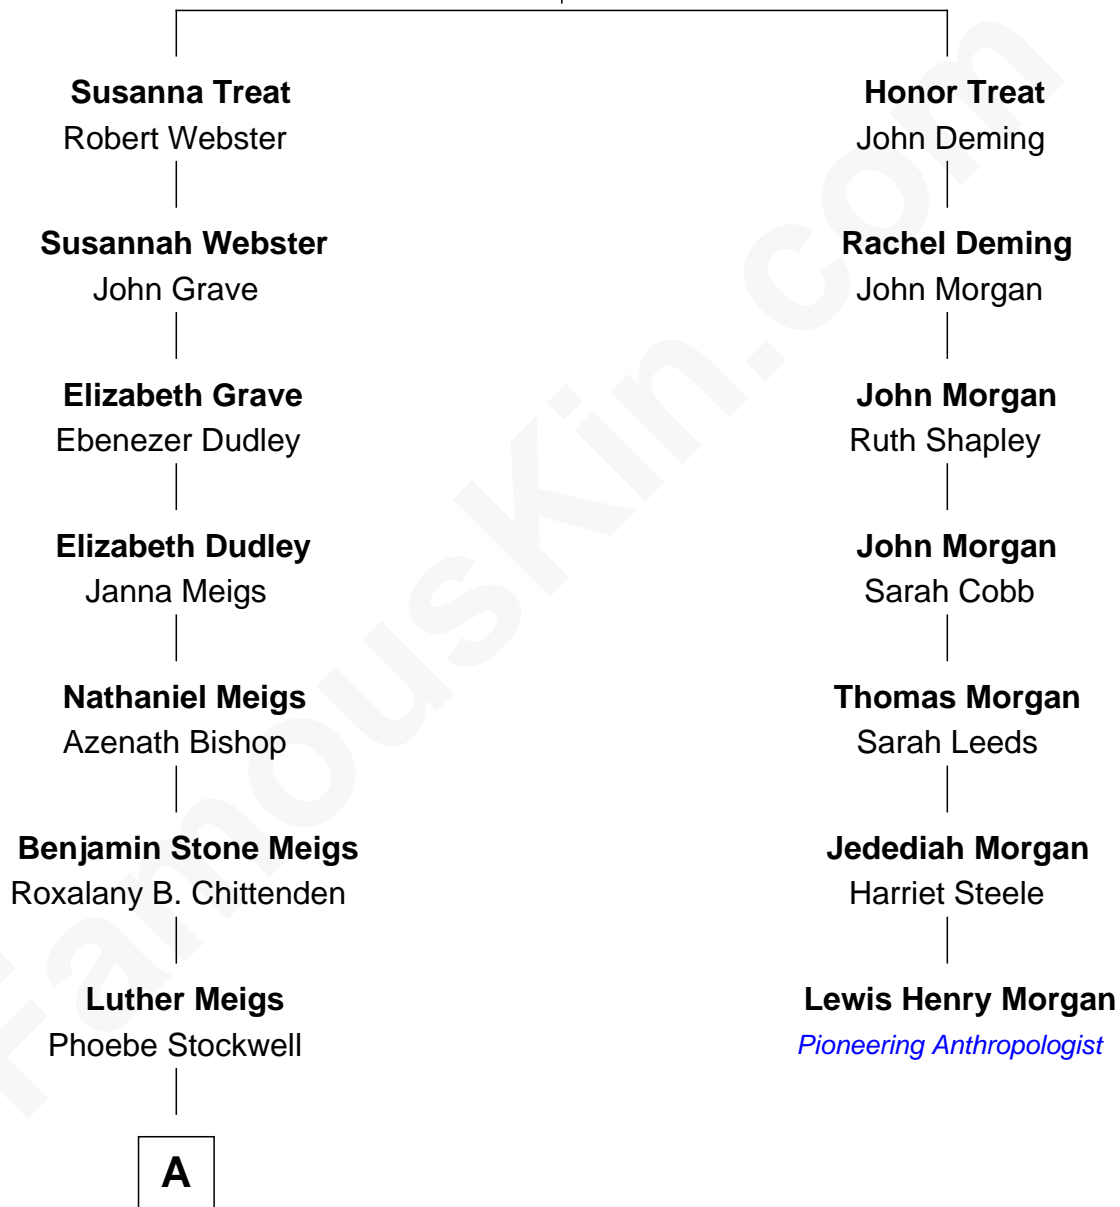

# FamousKin.com Relationship Chart of

**Alan Ladd**

*Movie Actor*

6th cousin 4 times removed of

**Lewis Henry Morgan**

*Pioneering Anthropologist*

**Richard Treat**

Alice Gaylord

**A**

—  
**Guy Meigs**

Lavinia Wallbridge

—  
**Julia Henrietta Meigs**

Oscar F. Ladd

—  
**Alan Harwood Ladd**

Selina Raleigh

—  
**Alan Ladd**