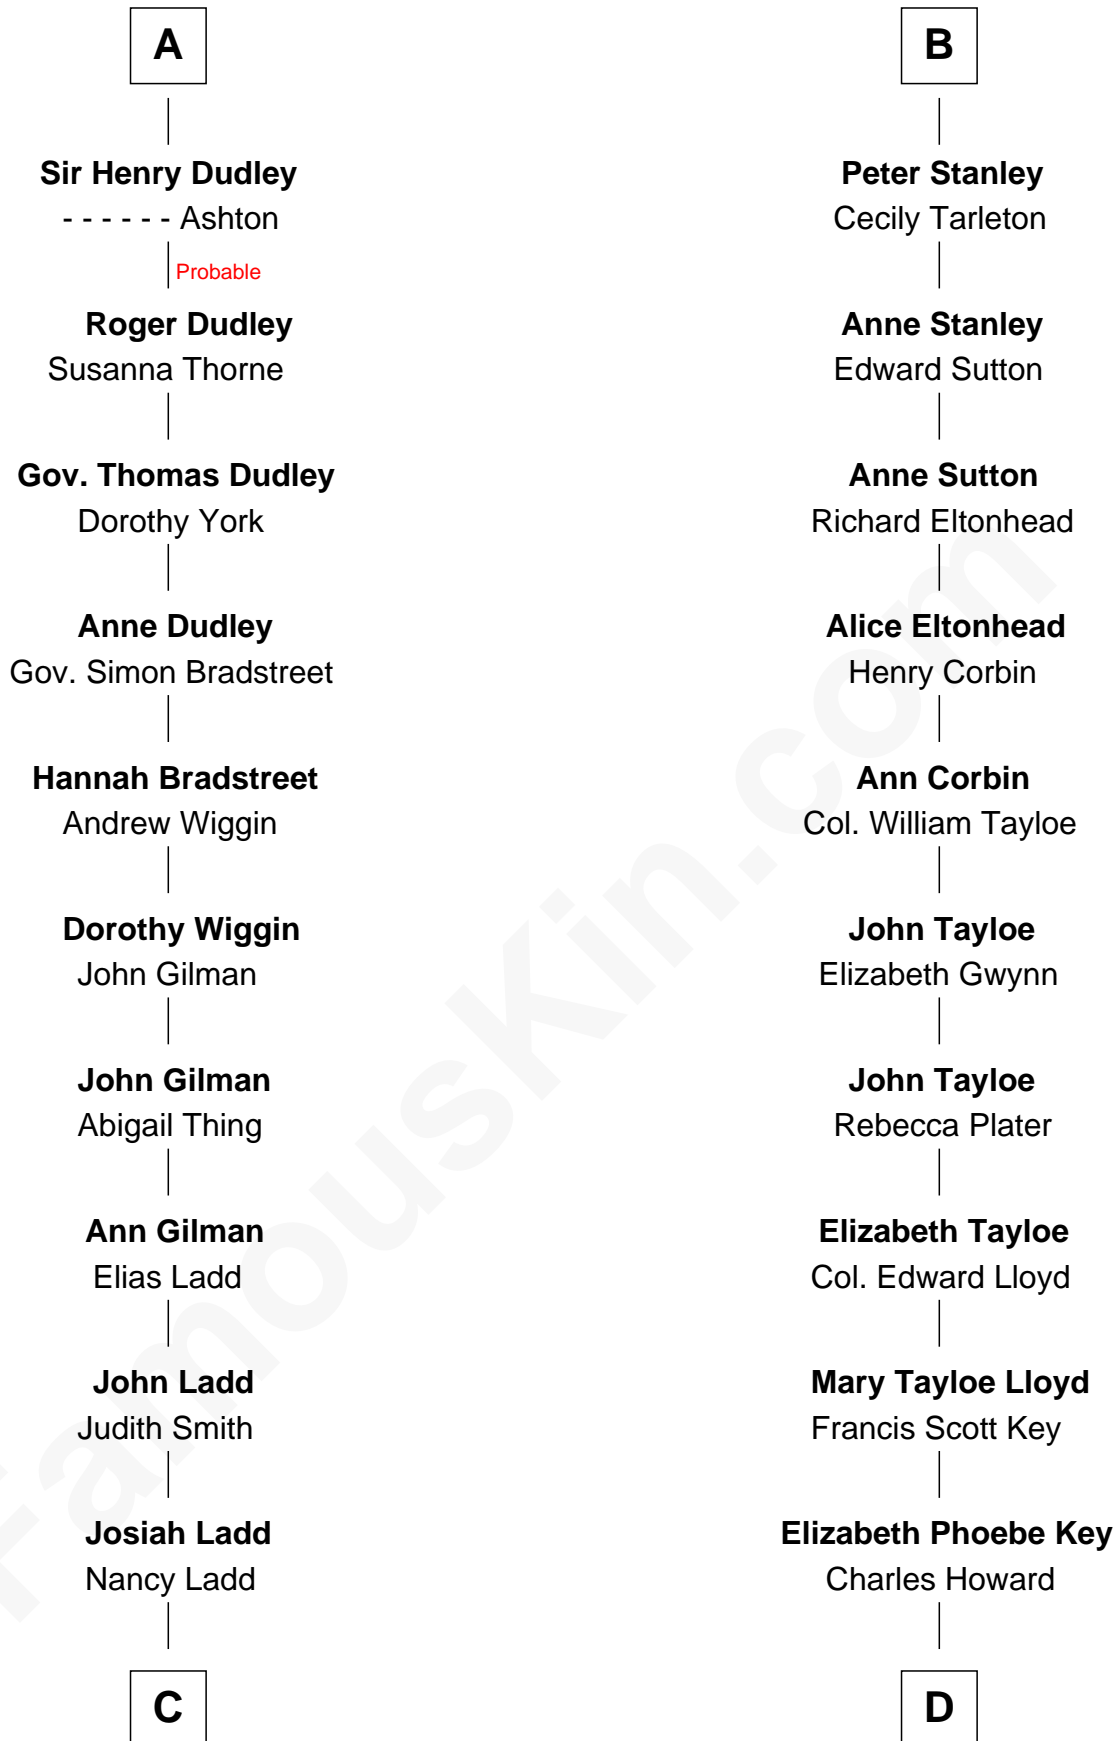

# FamousKin.com Relationship Chart of

**Alan Ladd**  
*Movie Actor*

18th cousin 2 times removed of

**Thomas Hunt Morgan**

*Nobel Prize Winner in Physiology or Medicine*

**Ralph de Stafford**

*with wife*  
*Margaret de Audley*

Sir Robert de Swinnerton

**Margaret Grey**

Sir William Bonville

**Maud de Swinnerton**

Sir John Savage

**William Bonville**

Elizabeth Harington

**Mary Savage**

William Stanley

**William Bonville**

Katherine Neville

**William Stanley**

Alice Hoghton

**Cecily Bonville**

Thomas Grey

**Sir William Stanley**

Agnes Grosvenor

**Cecily Grey**

Sir John Sutton

**Sir William Stanley**

Anne Harington

**A**

**B**

**C**