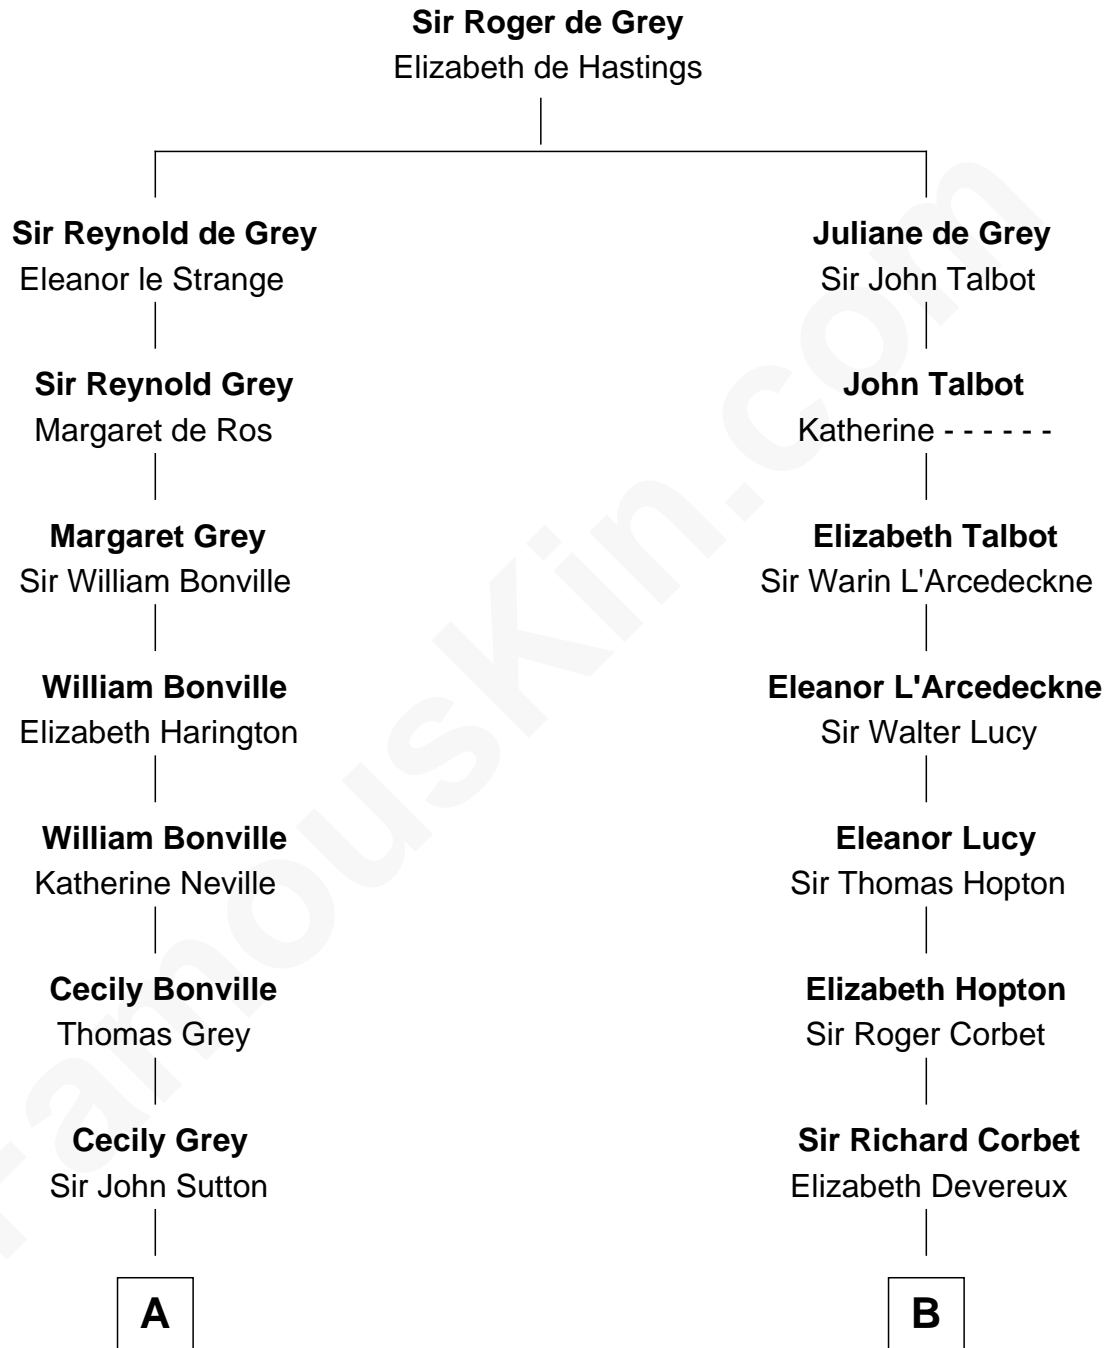

FamousKin.com Relationship Chart of

Alan Ladd
Movie Actor

18th cousin 2 times removed of

C. W. Post

Founder of Post Cereals

C

Alvaro Ladd
Nancy Shotwell

Oscar F. Ladd
Julia Henrietta Meigs