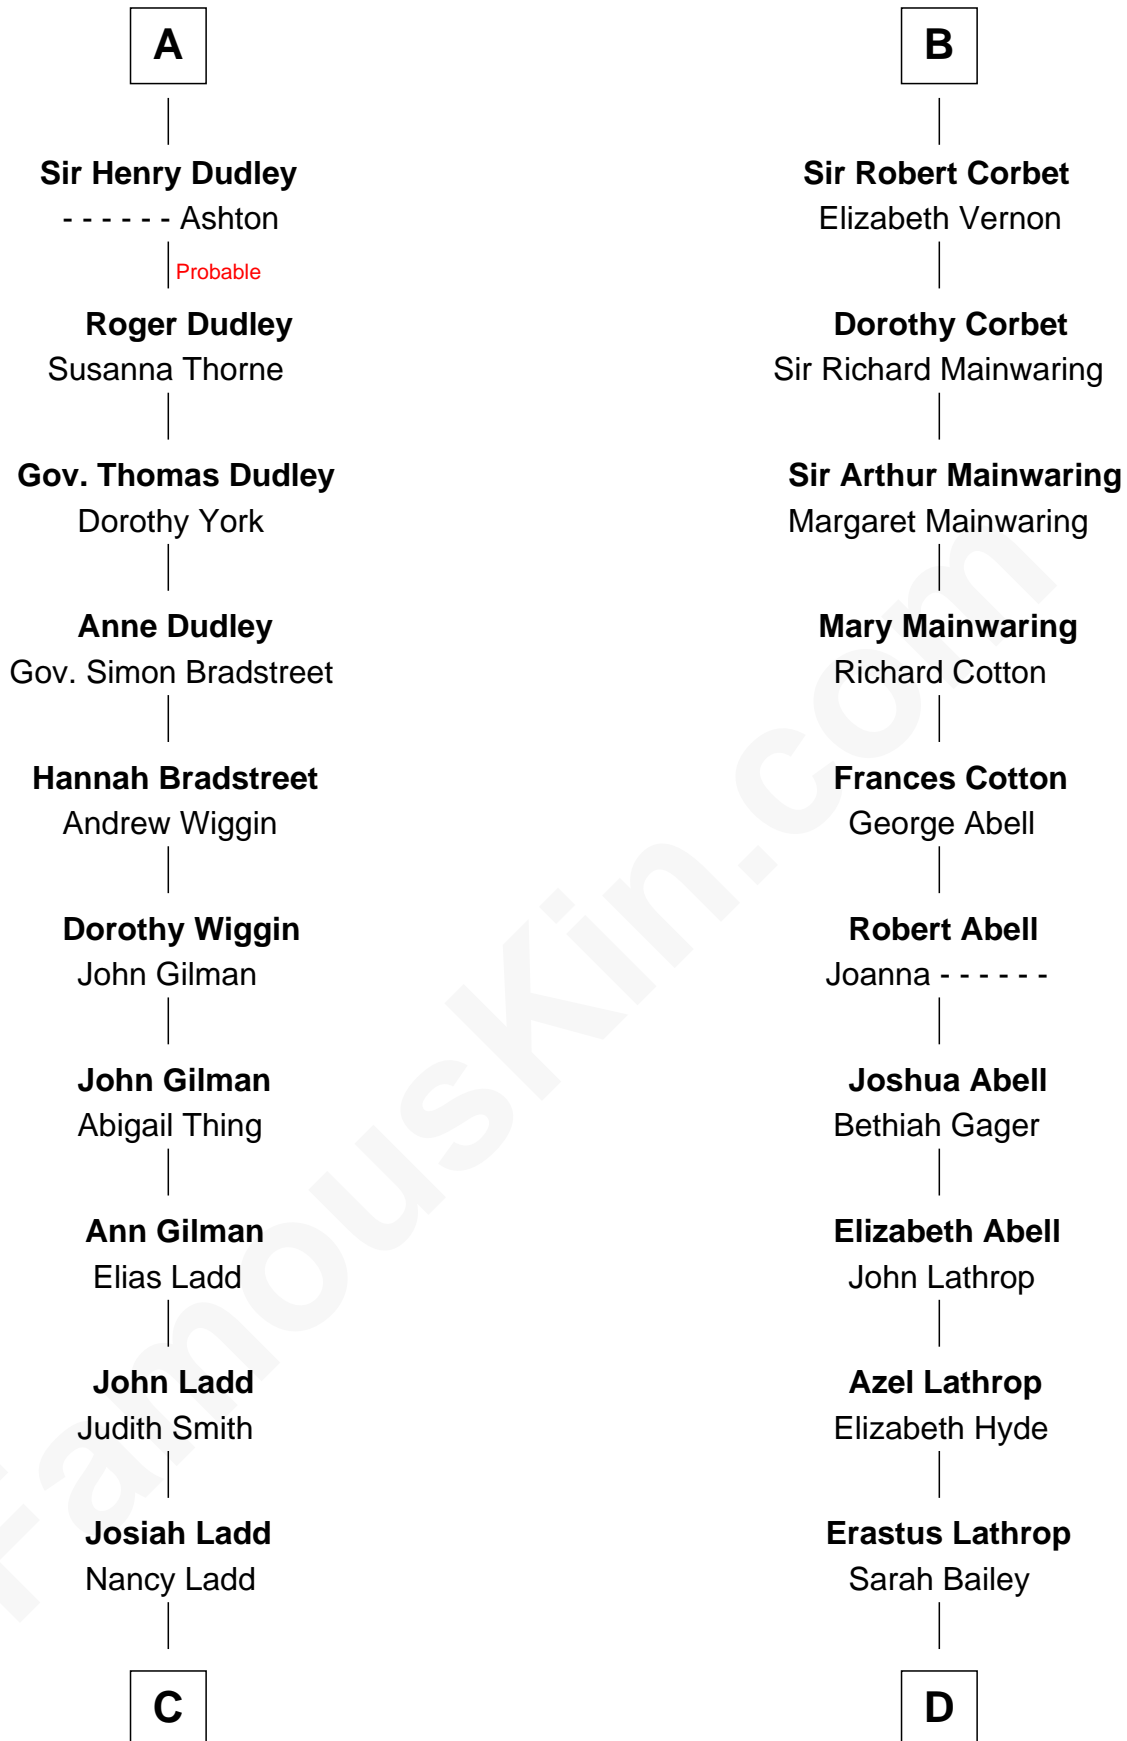

FamousKin.com Relationship Chart of

Alan Ladd
Movie Actor

18th cousin 2 times removed of

C. W. Post

Founder of Post Cereals

C

Alvaro Ladd
Nancy Shotwell

Oscar F. Ladd
Julia Henrietta Meigs

Alan Harwood Ladd
Selina Raleigh

Alan Ladd
Movie Actor

D

Caroline Cushman Lathrop
Charles Rollin Post

C. W. Post
Founder of Post Cereals

FamousKin.com