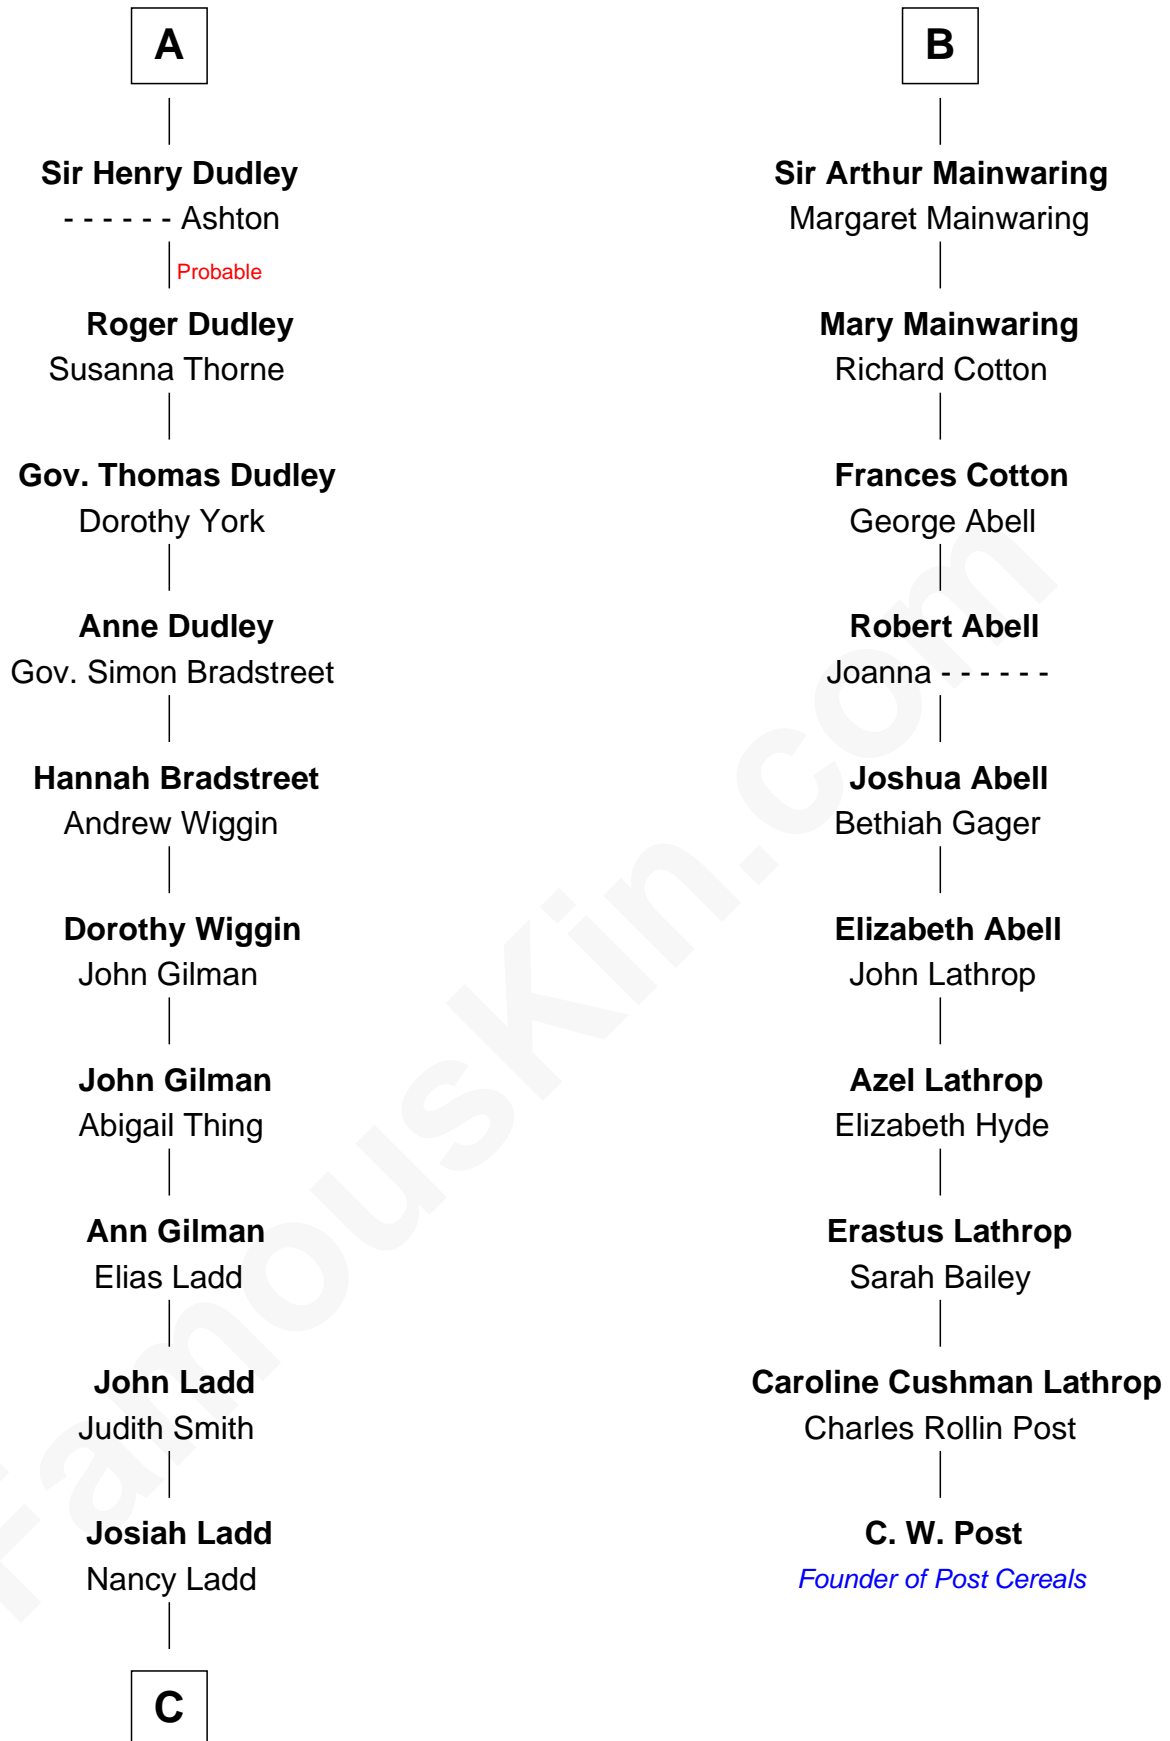

FamousKin.com Relationship Chart of

Alan Ladd
Movie Actor

16th cousin 4 times removed of

C. W. Post

Founder of Post Cereals

Sir William de Ros
Margery de Badlesmere

Thomas de Ros
Beatrice de Stafford

Maud de Roos
John de Welles

Margaret de Ros
Sir Reynold Grey

Anne de Welles
James Butler

Margaret Grey
Sir William Bonville

James Butler
Joan Beauchamp

William Bonville
Elizabeth Harington

Elizabeth Butler
John Talbot

William Bonville
Katherine Neville

Ann Talbot
Sir Henry Vernon

Cecily Bonville
Thomas Grey

Elizabeth Vernon
Sir Robert Corbet

Cecily Grey
Sir John Sutton

Dorothy Corbet
Sir Richard Mainwaring

A

B

C