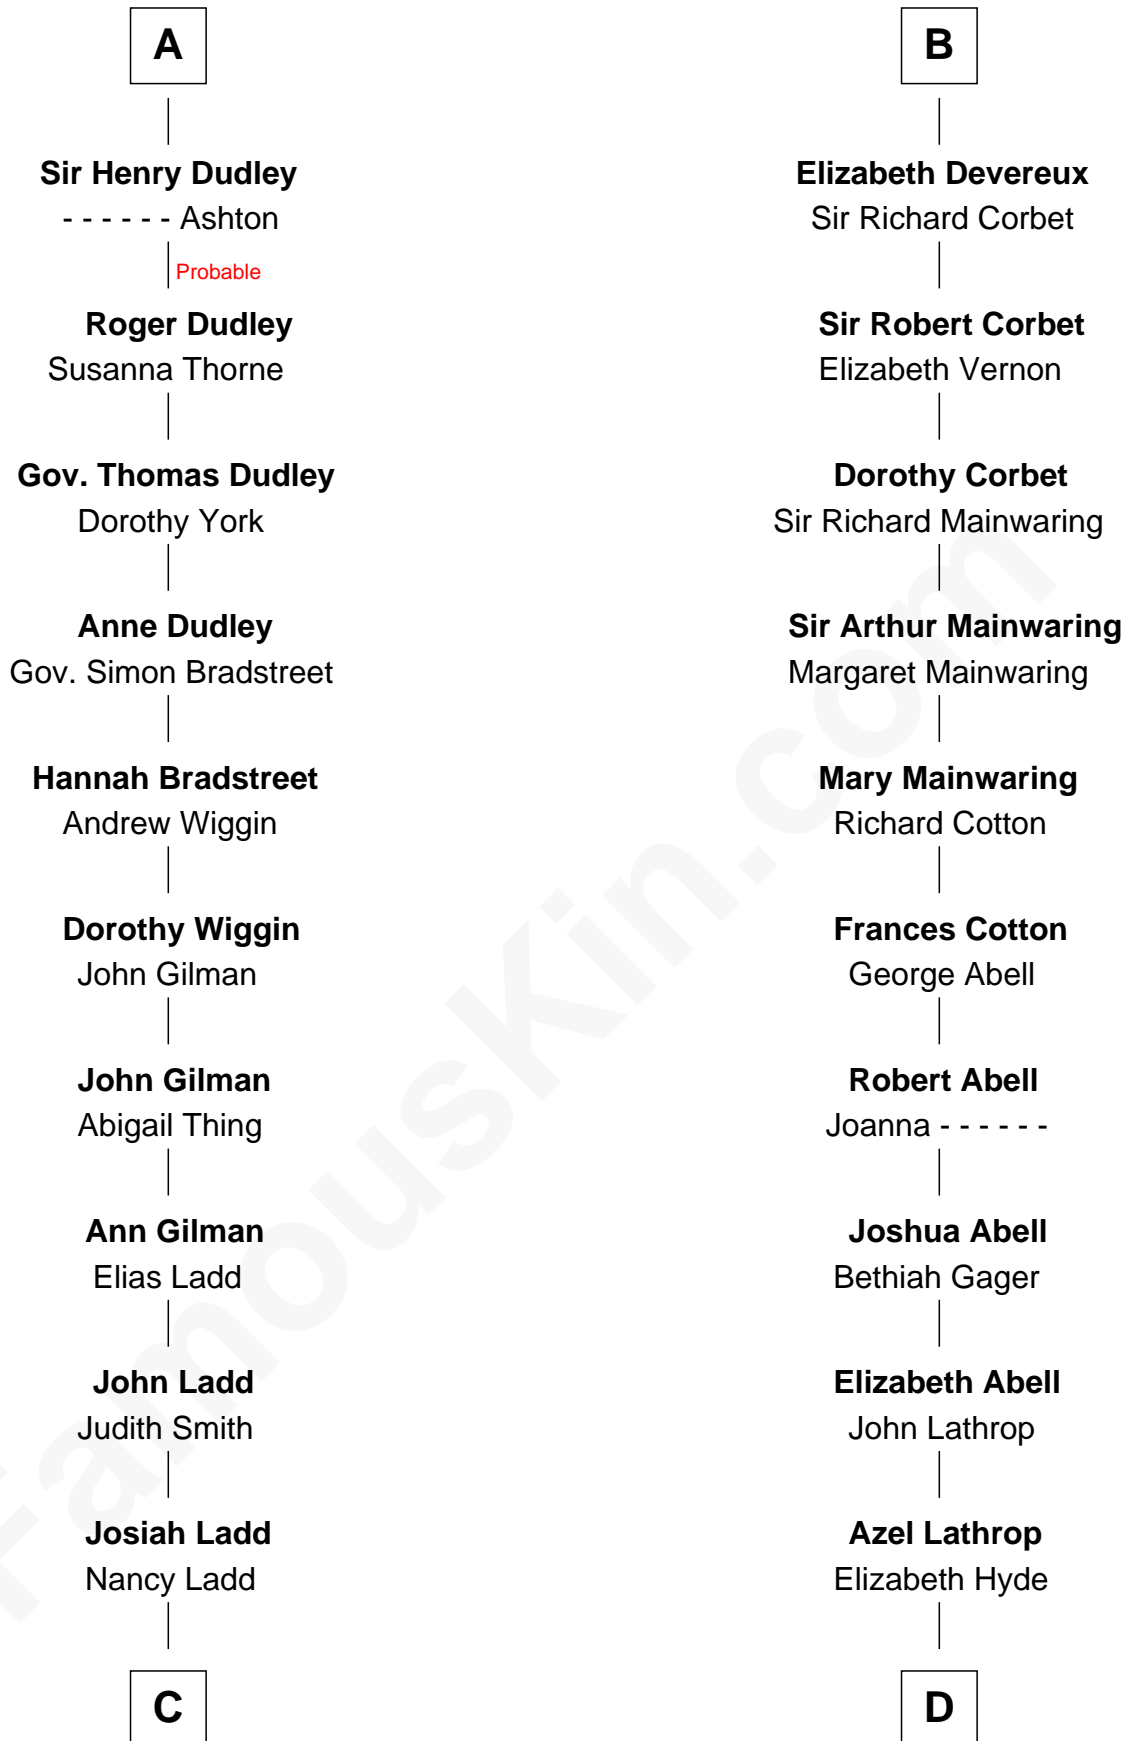

FamousKin.com Relationship Chart of

Alan Ladd
Movie Actor

19th cousin 1 time removed of

C. W. Post
Founder of Post Cereals

Sir Hugh I de Audley
Iseult de Mortimer

C

Alvaro Ladd
Nancy Shotwell

Oscar F. Ladd
Julia Henrietta Meigs

Alan Harwood Ladd
Selina Raleigh

Alan Ladd
Movie Actor

D

Erastus Lathrop
Sarah Bailey

Caroline Cushman Lathrop
Charles Rollin Post

C. W. Post
Founder of Post Cereals

FamousKin.com