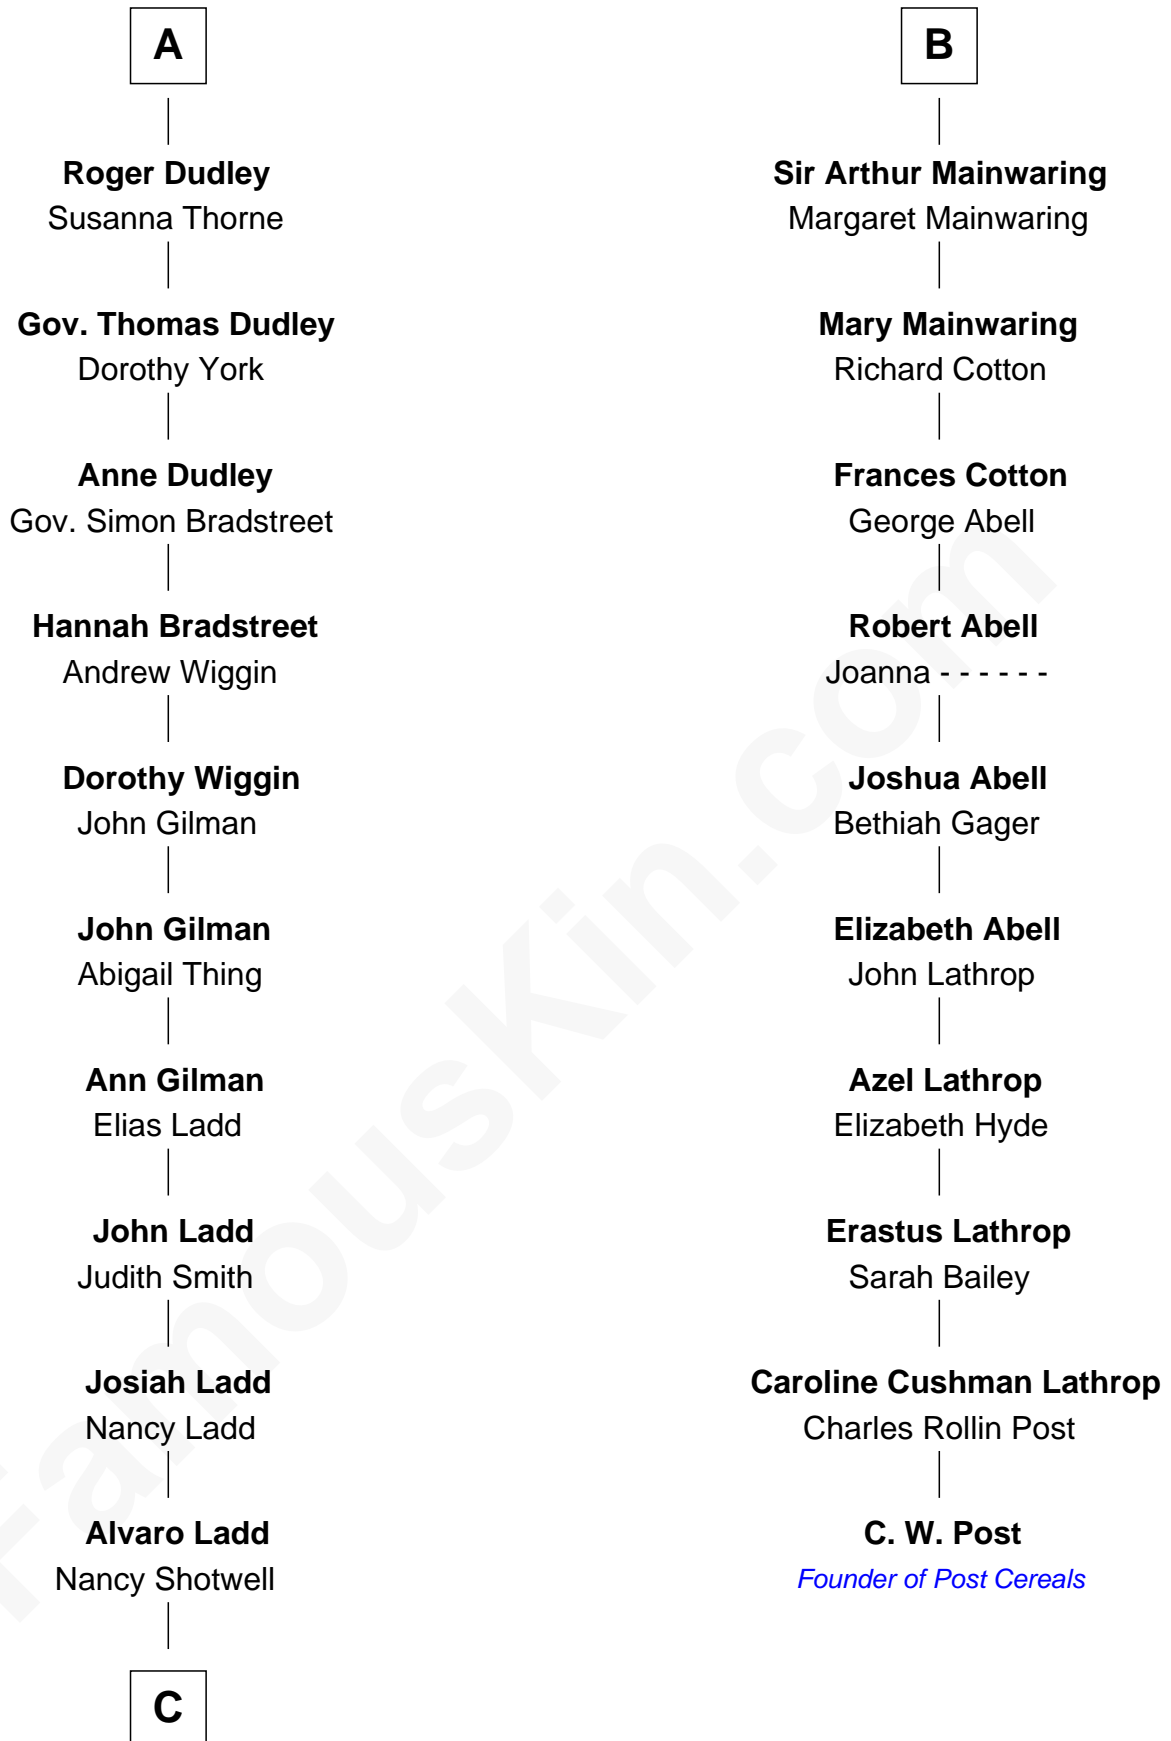

FamousKin.com Relationship Chart of

Alan Ladd
Movie Actor

16th cousin 3 times removed of

C. W. Post

Founder of Post Cereals

C

—
Oscar F. Ladd
Julia Henrietta Meigs

—
Alan Harwood Ladd
Selina Raleigh