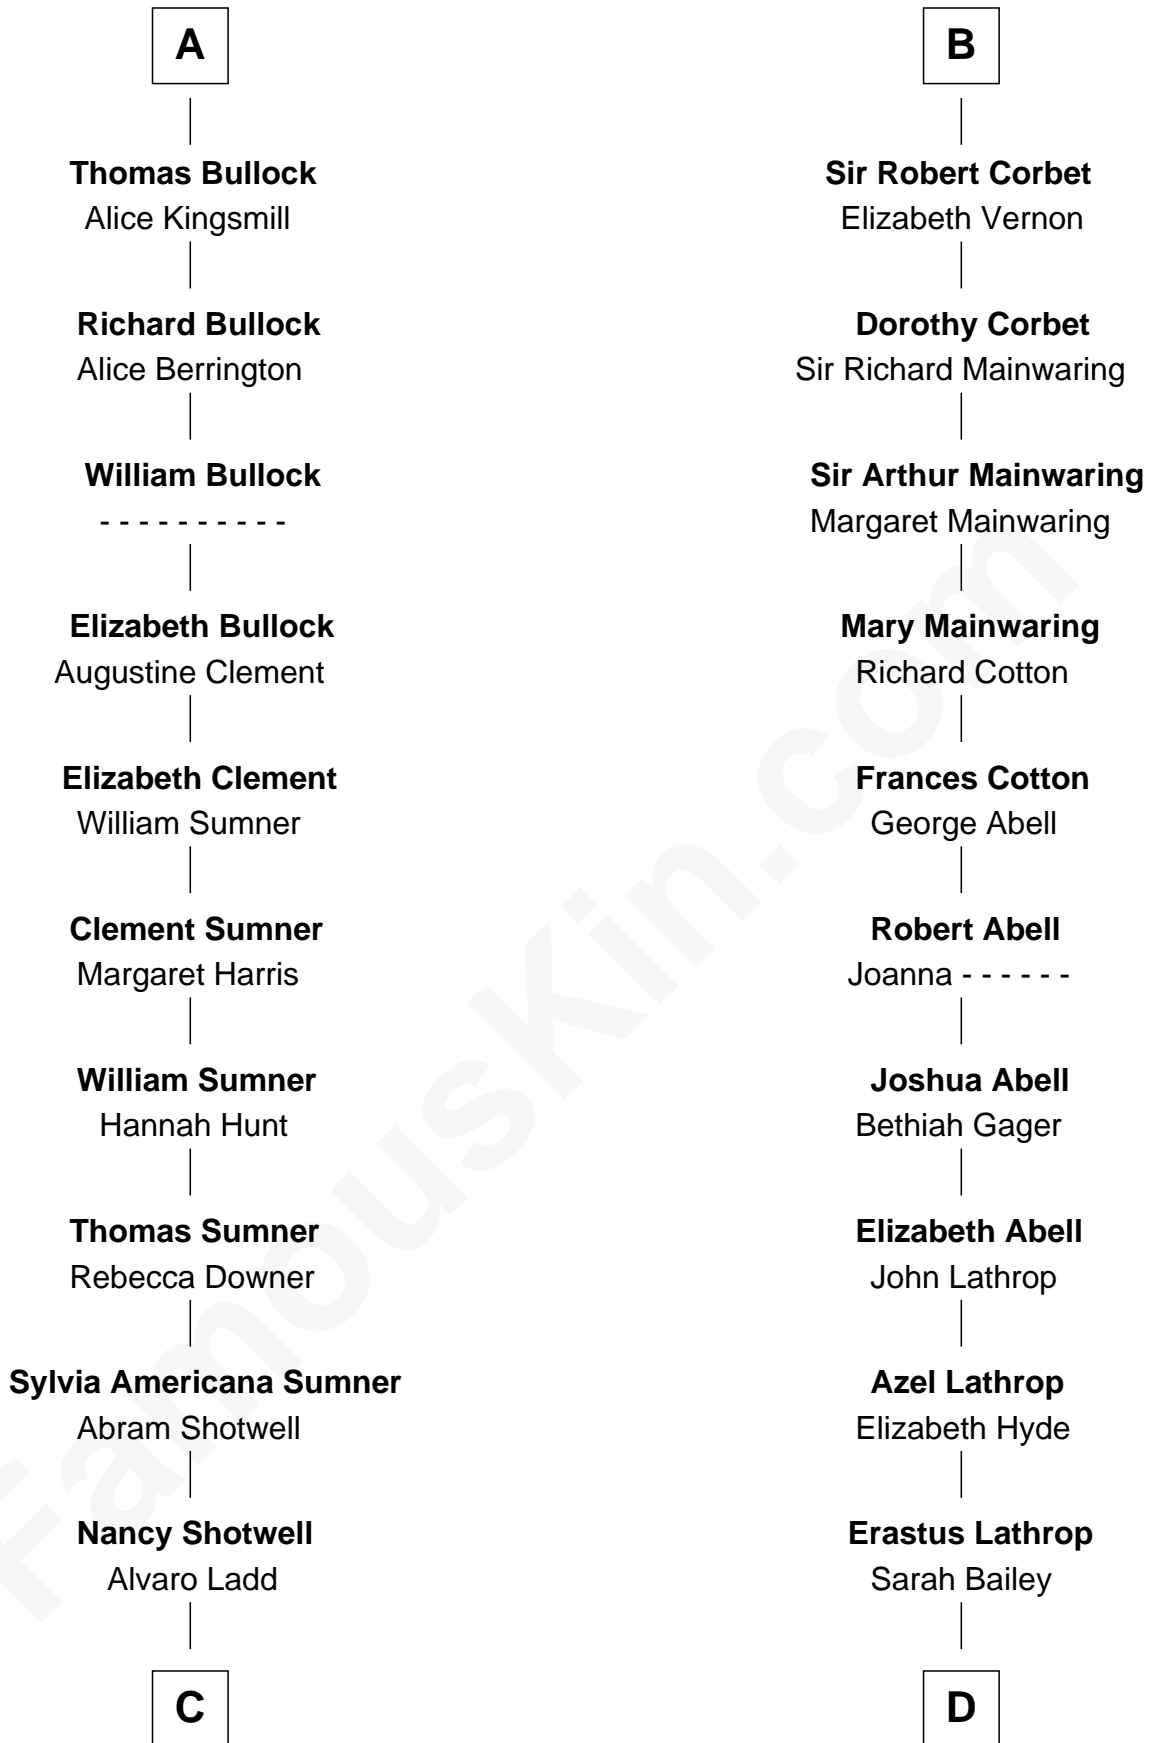

FamousKin.com Relationship Chart of

Alan Ladd

Movie Actor

18th cousin 1 time removed of

C. W. Post

Founder of Post Cereals

Hugh le Despencer

Eleanor de Clare

Anne de Ferrers

Edward Despencer

Elizabeth Burghersh

Margaret Despencer

Robert de Ferrers

Sir Edmund Ferrers

Ellen Roche

Sir William Ferrers

Elizabeth Belknap

Anne Ferrers

Sir Walter Devereux

Elizabeth Devereux

Sir Richard Corbet

B

FamousKin.com