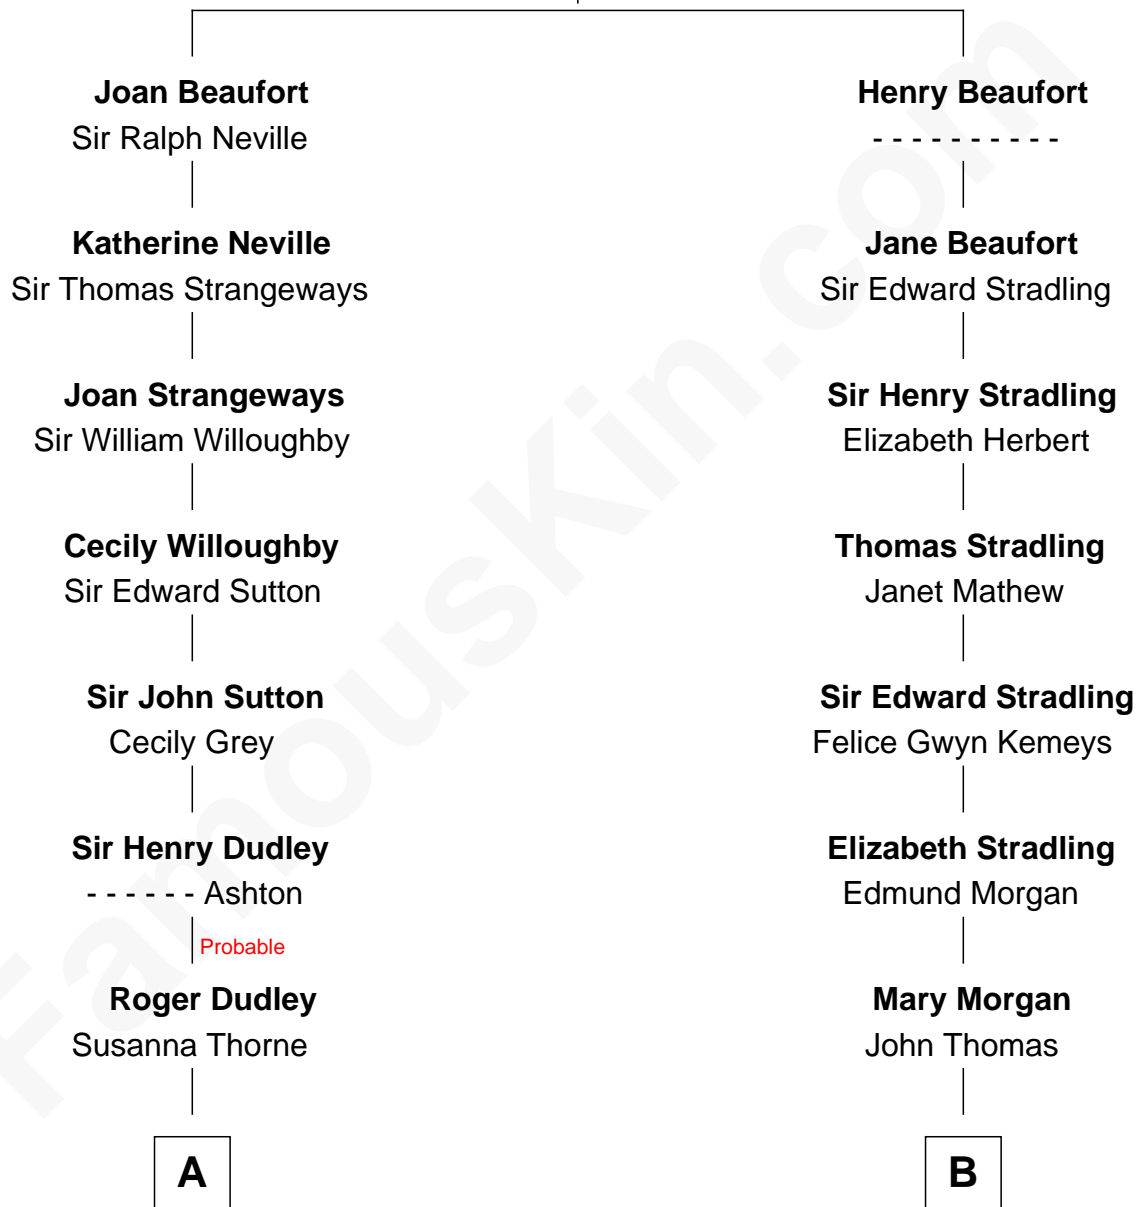

FamousKin.com Relationship Chart of

Alan Ladd
Movie Actor

18th cousin 2 times removed of

Sally Ride

1st American Woman in Space

John of Gaunt
Katherine Roet

C

Alan Harwood Ladd

Selina Raleigh

Alan Ladd

Movie Actor

D

Charles Everroad Richardson

Blanche Gibson

Jennie Mae Richardson

Thomas Vernam Ride

Dale Burdell Ride

Carol Joyce Anderson

Sally Ride

1st American Woman in Space

FamousKin.com