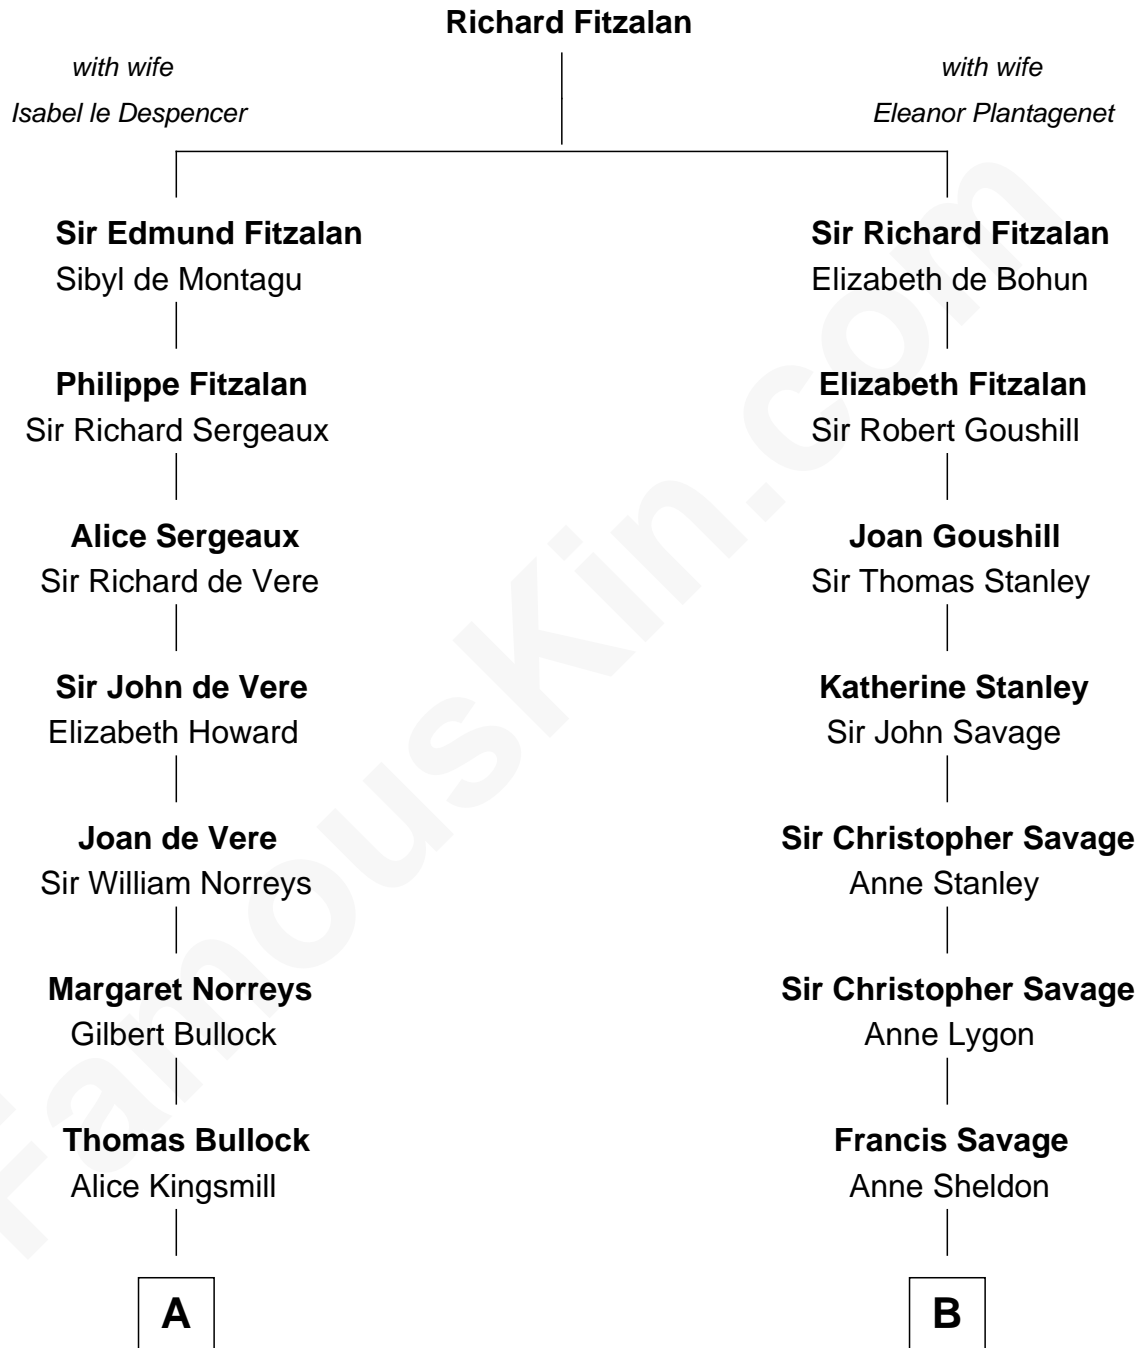

# FamousKin.com Relationship Chart of

**Alan Ladd**  
*Movie Actor*

18th cousin 1 time removed of

**Adlai Stevenson III**  
*U.S. Senator from Illinois*

**C**

**Alan Harwood Ladd**

Selina Raleigh

**Alan Ladd**

*Movie Actor*

**D**

**Lewis Green Stevenson**

Helen Louise Davis

**Adlai Ewing Stevenson**

Ellen Borden

**Adlai Stevenson III**

*U.S. Senator from Illinois*