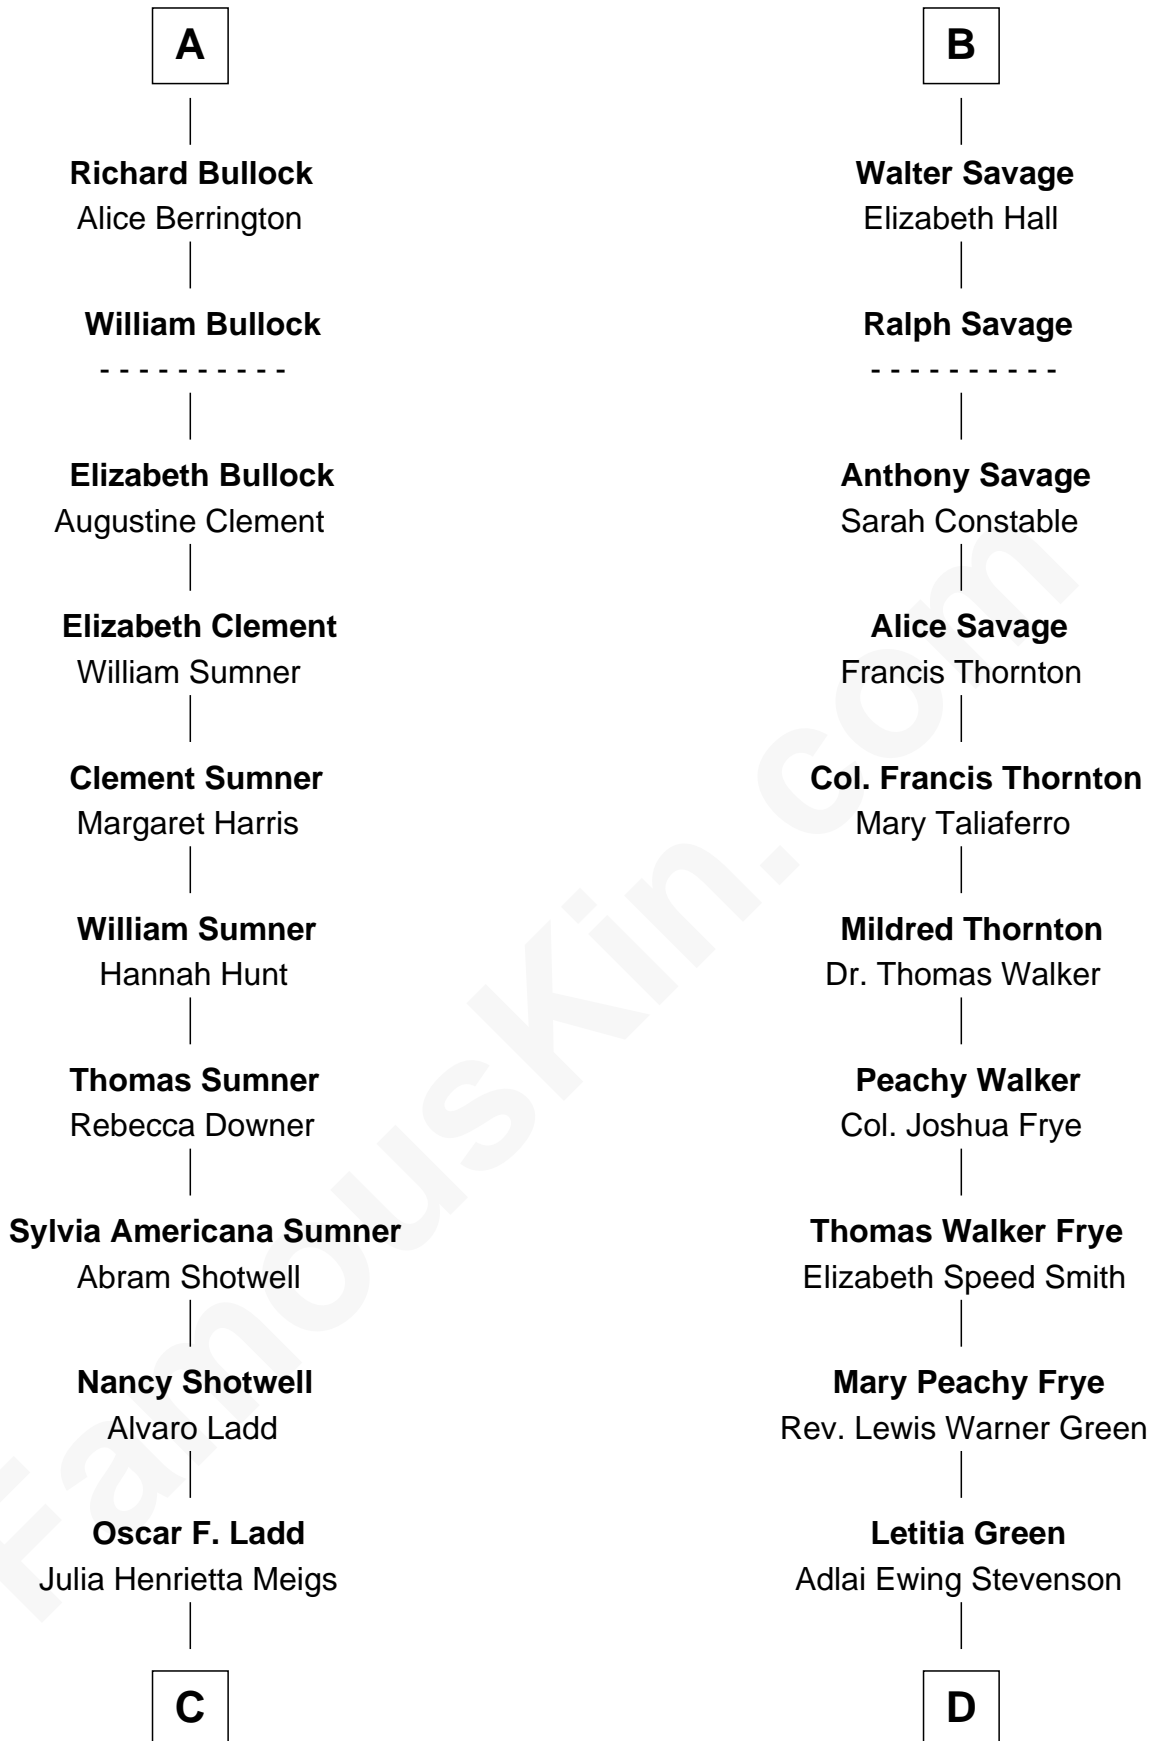

# FamousKin.com Relationship Chart of

**Alan Ladd**  
*Movie Actor*

18th cousin 1 time removed of

**Adlai Stevenson III**  
*U.S. Senator from Illinois*

**C**

**Alan Harwood Ladd**

Selina Raleigh

**Alan Ladd**

*Movie Actor*

**D**

**Lewis Green Stevenson**

Helen Louise Davis

**Adlai Ewing Stevenson**

Ellen Borden

**Adlai Stevenson III**

*U.S. Senator from Illinois*