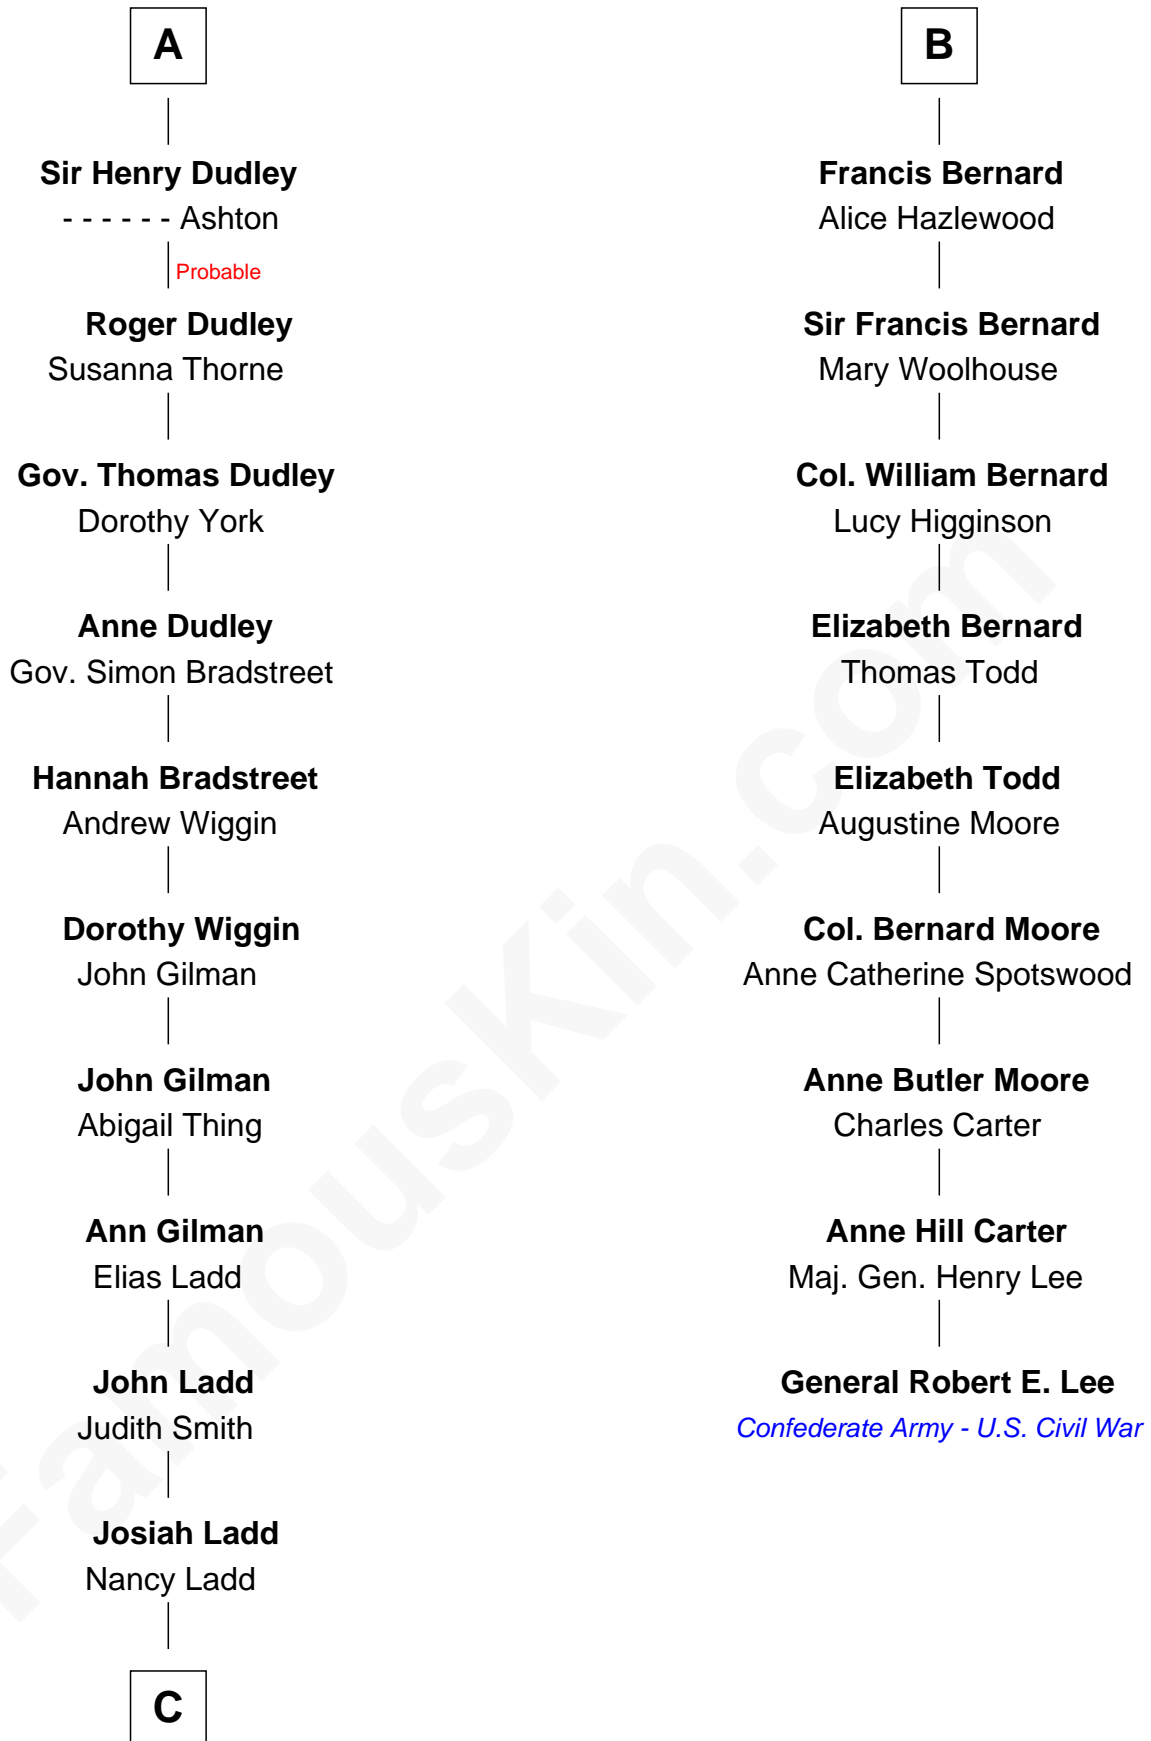

FamousKin.com Relationship Chart of

Alan Ladd
Movie Actor

15th cousin 5 times removed of

General Robert E. Lee
Confederate Army - U.S. Civil War

C

—
Alvaro Ladd
Nancy Shotwell

—
Oscar F. Ladd
Julia Henrietta Meigs

—
Alan Harwood Ladd
Selina Raleigh

—
Alan Ladd
Movie Actor

FamousKin.com