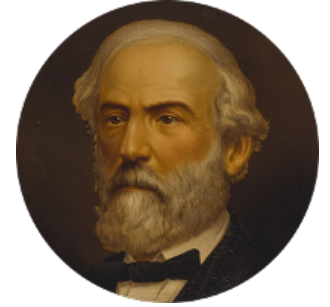

FamousKin.com Relationship Chart of

Alan Ladd
Movie Actor

15th cousin 5 times removed of

General Robert E. Lee
Confederate Army - U.S. Civil War

C

—
Alvaro Ladd
Nancy Shotwell

—
Oscar F. Ladd
Julia Henrietta Meigs

—
Alan Harwood Ladd
Selina Raleigh

—
Alan Ladd
Movie Actor

FamousKin.com