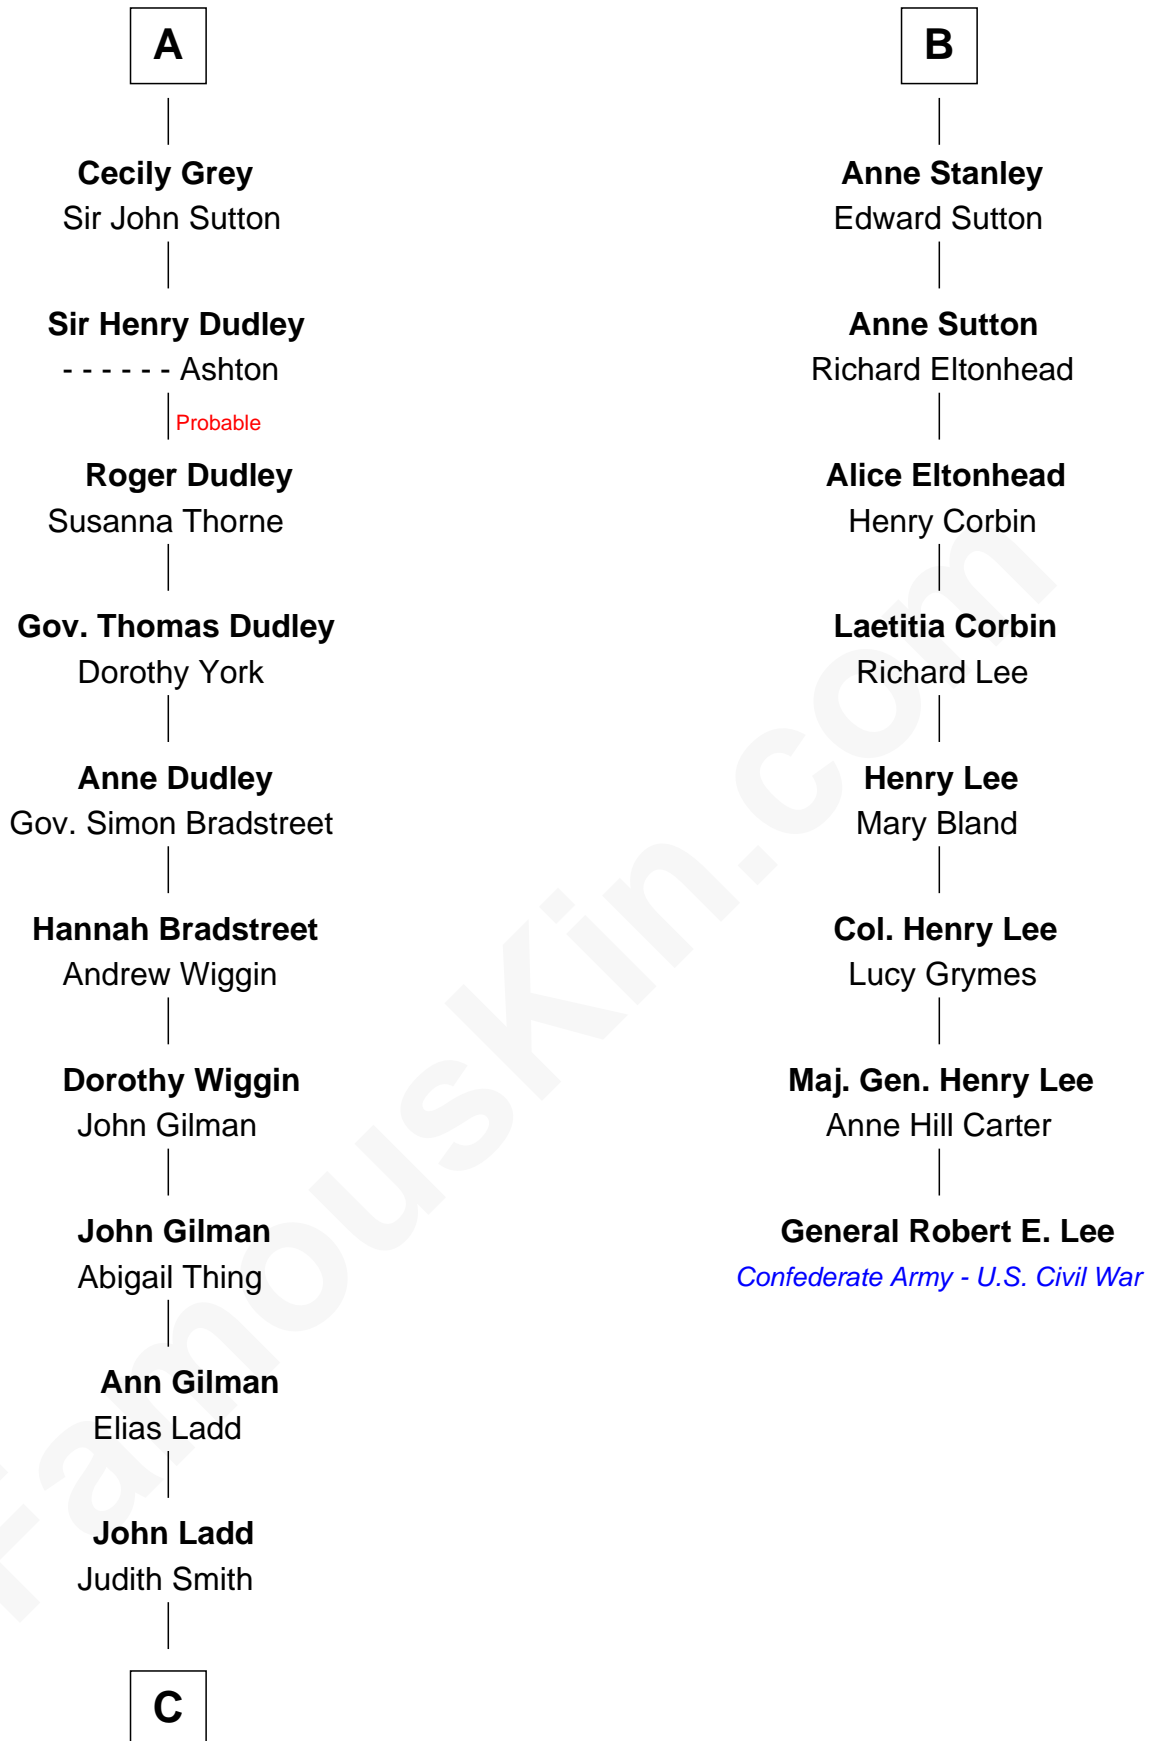

# FamousKin.com Relationship Chart of

**Alan Ladd**  
*Movie Actor*

14th cousin 7 times removed of

**General Robert E. Lee**  
*Confederate Army - U.S. Civil War*

**C**

—  
**Josiah Ladd**

Nancy Ladd

—  
**Alvaro Ladd**

Nancy Shotwell

—  
**Oscar F. Ladd**

Julia Henrietta Meigs

—  
**Alan Harwood Ladd**

Selina Raleigh

—  
**Alan Ladd**

*Movie Actor*

FamousKin.com