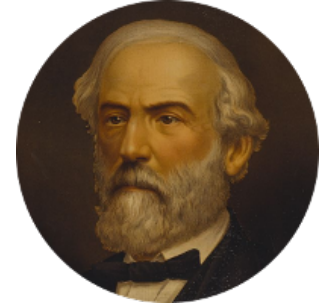

# FamousKin.com Relationship Chart of

**Alan Ladd**  
*Movie Actor*

14th cousin 7 times removed of

**General Robert E. Lee**  
*Confederate Army - U.S. Civil War*

**C**

—  
**Josiah Ladd**

Nancy Ladd

—  
**Alvaro Ladd**