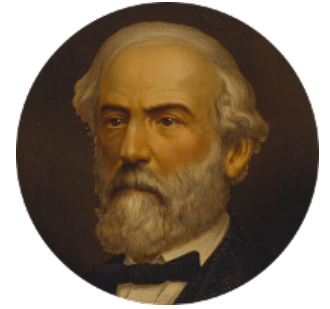

FamousKin.com
Relationship Chart of
Alan Ladd
Movie Actor

15th cousin 5 times removed of
General Robert E. Lee
Confederate Army - U.S. Civil War

C

—
Alvaro Ladd
Nancy Shotwell

—
Oscar F. Ladd
Julia Henrietta Meigs

—
Alan Harwood Ladd
Selina Raleigh

—
Alan Ladd
Movie Actor

FamousKin.com