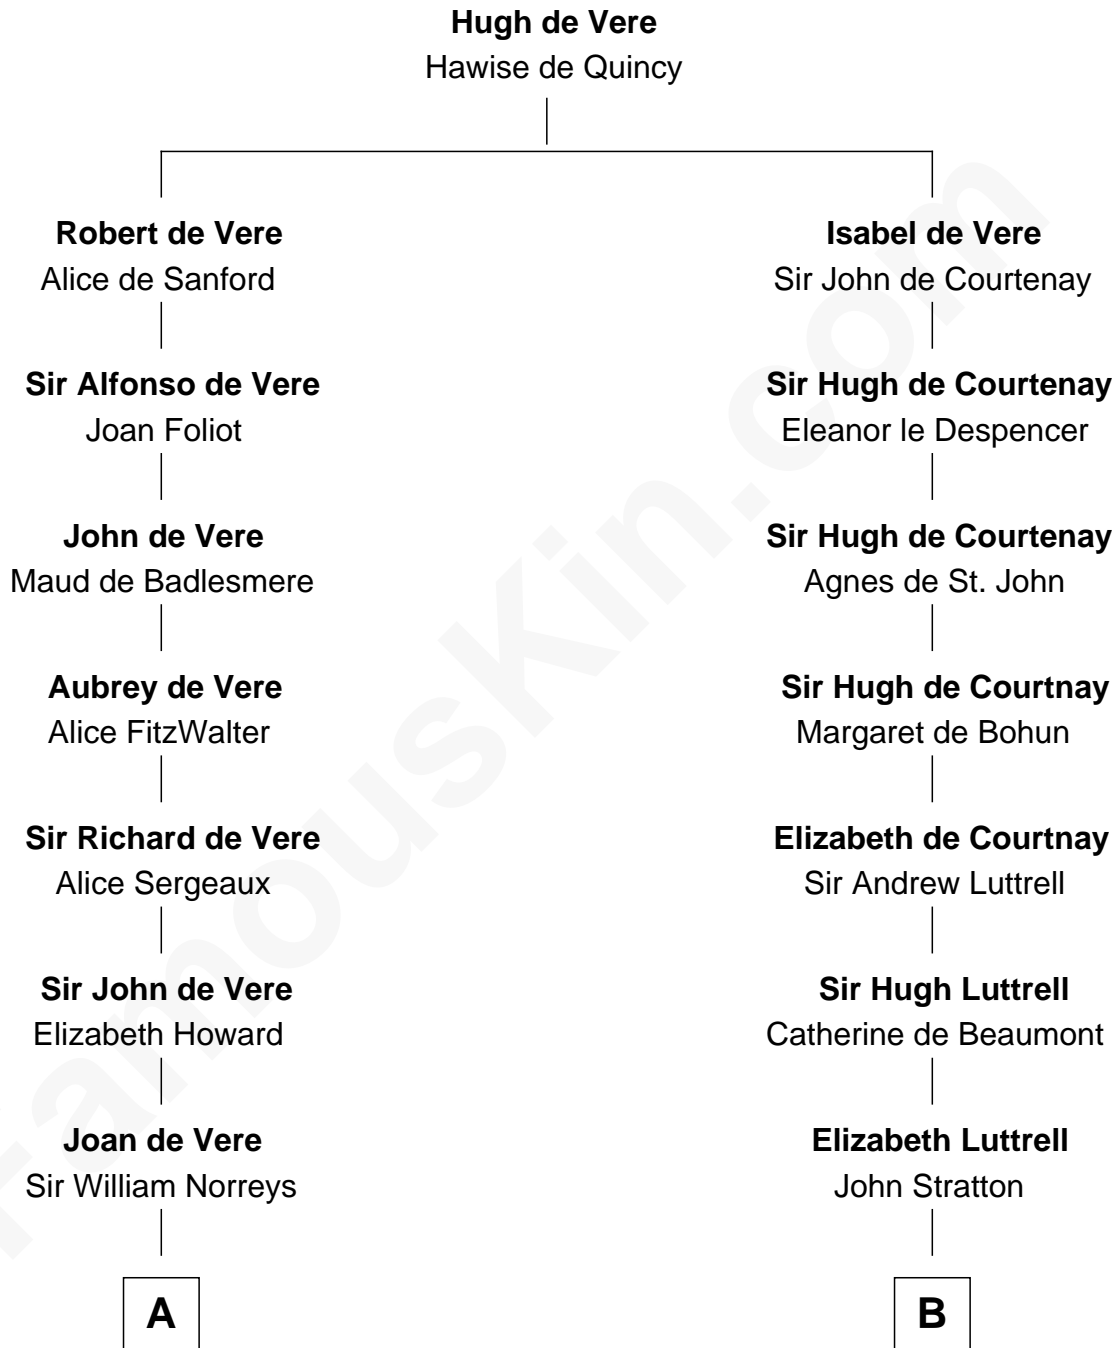

FamousKin.com Relationship Chart of

Alan Ladd
Movie Actor

18th cousin 2 times removed of

General Robert E. Lee
Confederate Army - U.S. Civil War

FamousKin.com