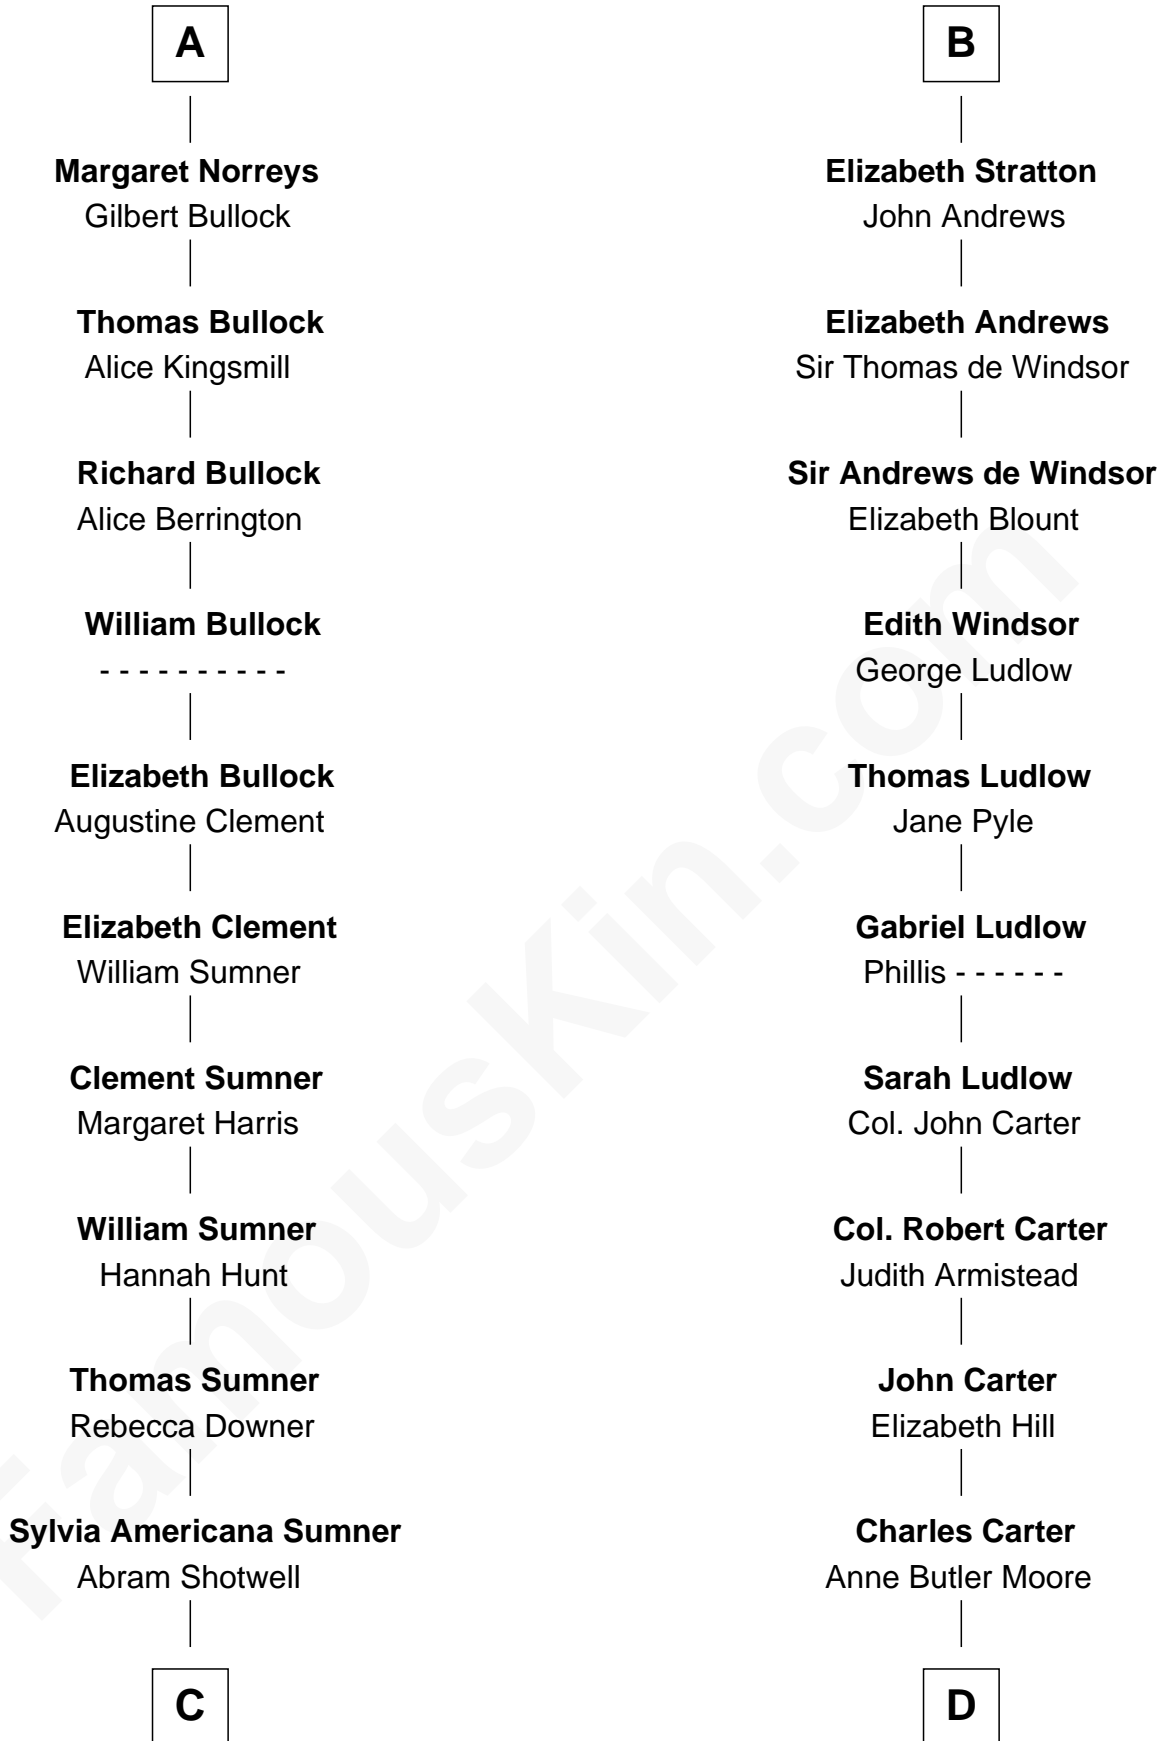

FamousKin.com Relationship Chart of

Alan Ladd
Movie Actor

18th cousin 2 times removed of

General Robert E. Lee
Confederate Army - U.S. Civil War

FamousKin.com