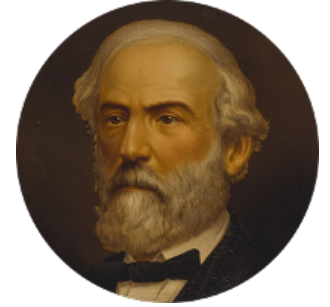

# FamousKin.com Relationship Chart of

**Alan Ladd**  
*Movie Actor*

17th cousin 2 times removed of

**General Robert E. Lee**  
*Confederate Army - U.S. Civil War*

**Sir John Grey**  
Avice Marmion

**Maud Grey**  
Sir Thomas Harcourt

**Sir Thomas Harcourt**  
Jane Fraunceys

**Sir Richard Harcourt**  
Edith St. Clair

**Alice Harcourt**  
William Bessiles

**Elizabeth Bessiles**  
Richard Fettiplace

**Anne Fettiplace**  
Edward Purefoy

**Mary Purefoy**  
Thomas Thorne