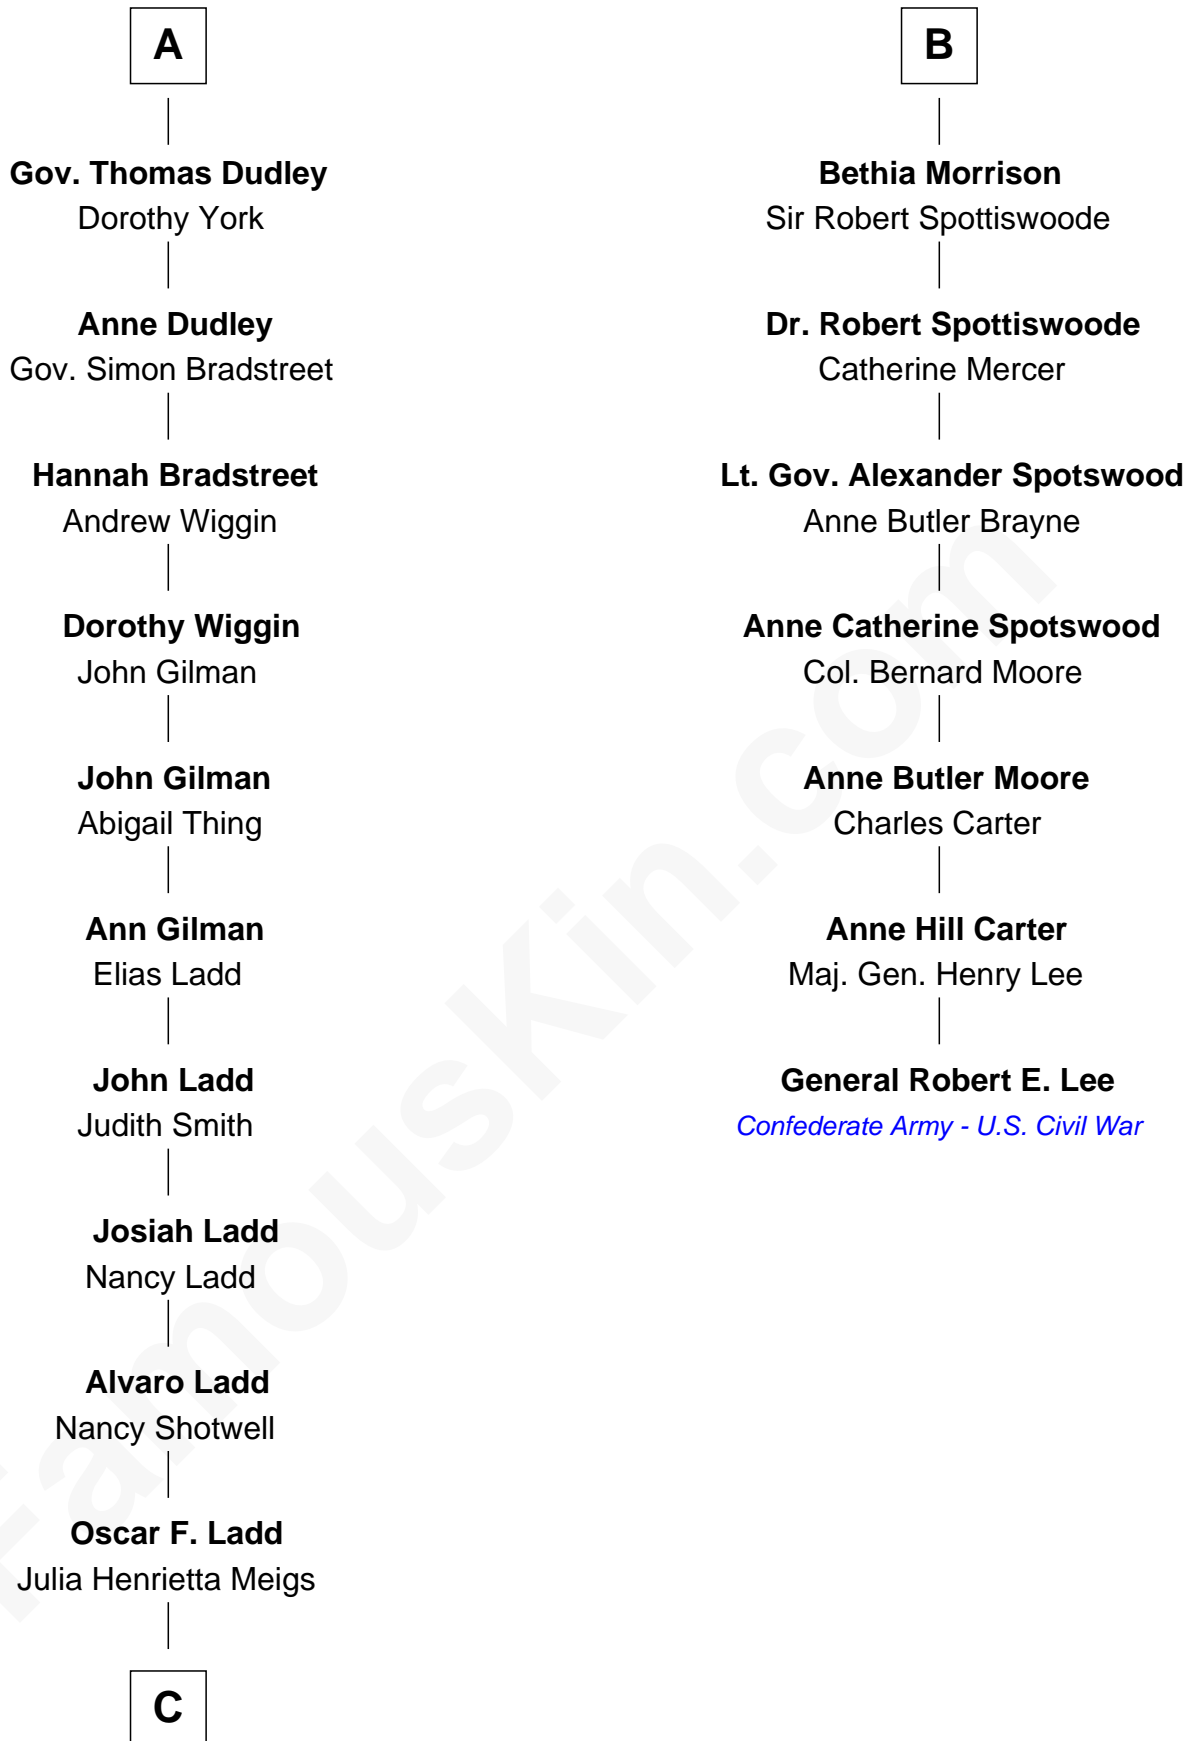

FamousKin.com Relationship Chart of

Alan Ladd

Movie Actor

13th cousin 5 times removed of

General Robert E. Lee

Confederate Army - U.S. Civil War

Sir Thomas de Holand

Alice Fitzalan

C

—
Alan Harwood Ladd

Selina Raleigh

—
Alan Ladd

Movie Actor

FamousKin.com