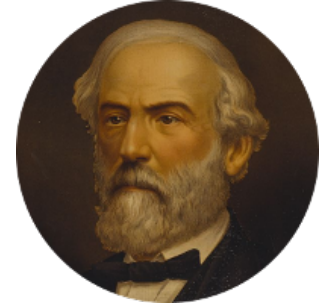

FamousKin.com Relationship Chart of

Alan Ladd
Movie Actor

19th cousin 2 times removed of

General Robert E. Lee
Confederate Army - U.S. Civil War

Sir William Longespee
Ela of Salisbury

Ida Longespee
Sir Walter FitzRobert

Sir Robert FitzWalter
Eleanor de Ferrers

Sir Robert FitzWalter
Joan de Multon

Sir John FitzWalter
Eleanor de Percy

Alice FitzWalter
Aubrey de Vere

Sir Richard de Vere
Alice Sergeaux

Sir John de Vere
Elizabeth Howard