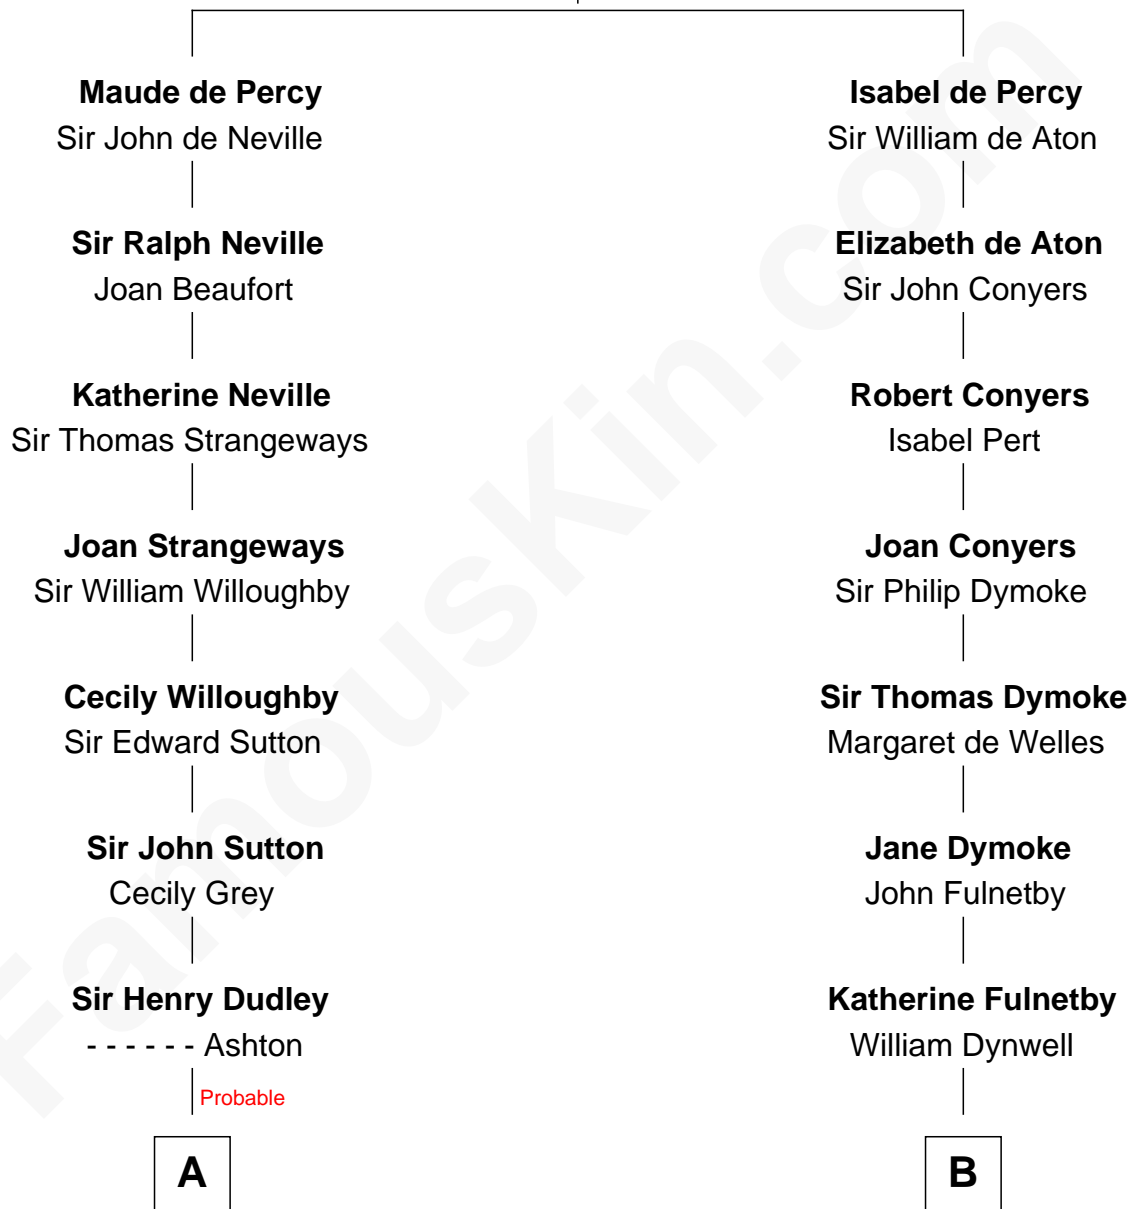

FamousKin.com Relationship Chart of

Alan Ladd
Movie Actor

19th cousin 2 times removed of

Linda Hamilton
TV and Movie Actress

Sir Henry de Percy
Idoine de Clifford

C

Oscar F. Ladd
Julia Henrietta Meigs

Alan Harwood Ladd
Selina Raleigh

Alan Ladd
Movie Actor

D

Stephen P. Holt
Aurelia Morgan Grimes

Taylor Holt
Frances Kyle

Dr. Richard Huckstep Holt
Mildred Alberta Derby

Barbara Kyle Holt
Dr. Carroll Stanford Hamilton

Linda Hamilton
TV and Movie Actress