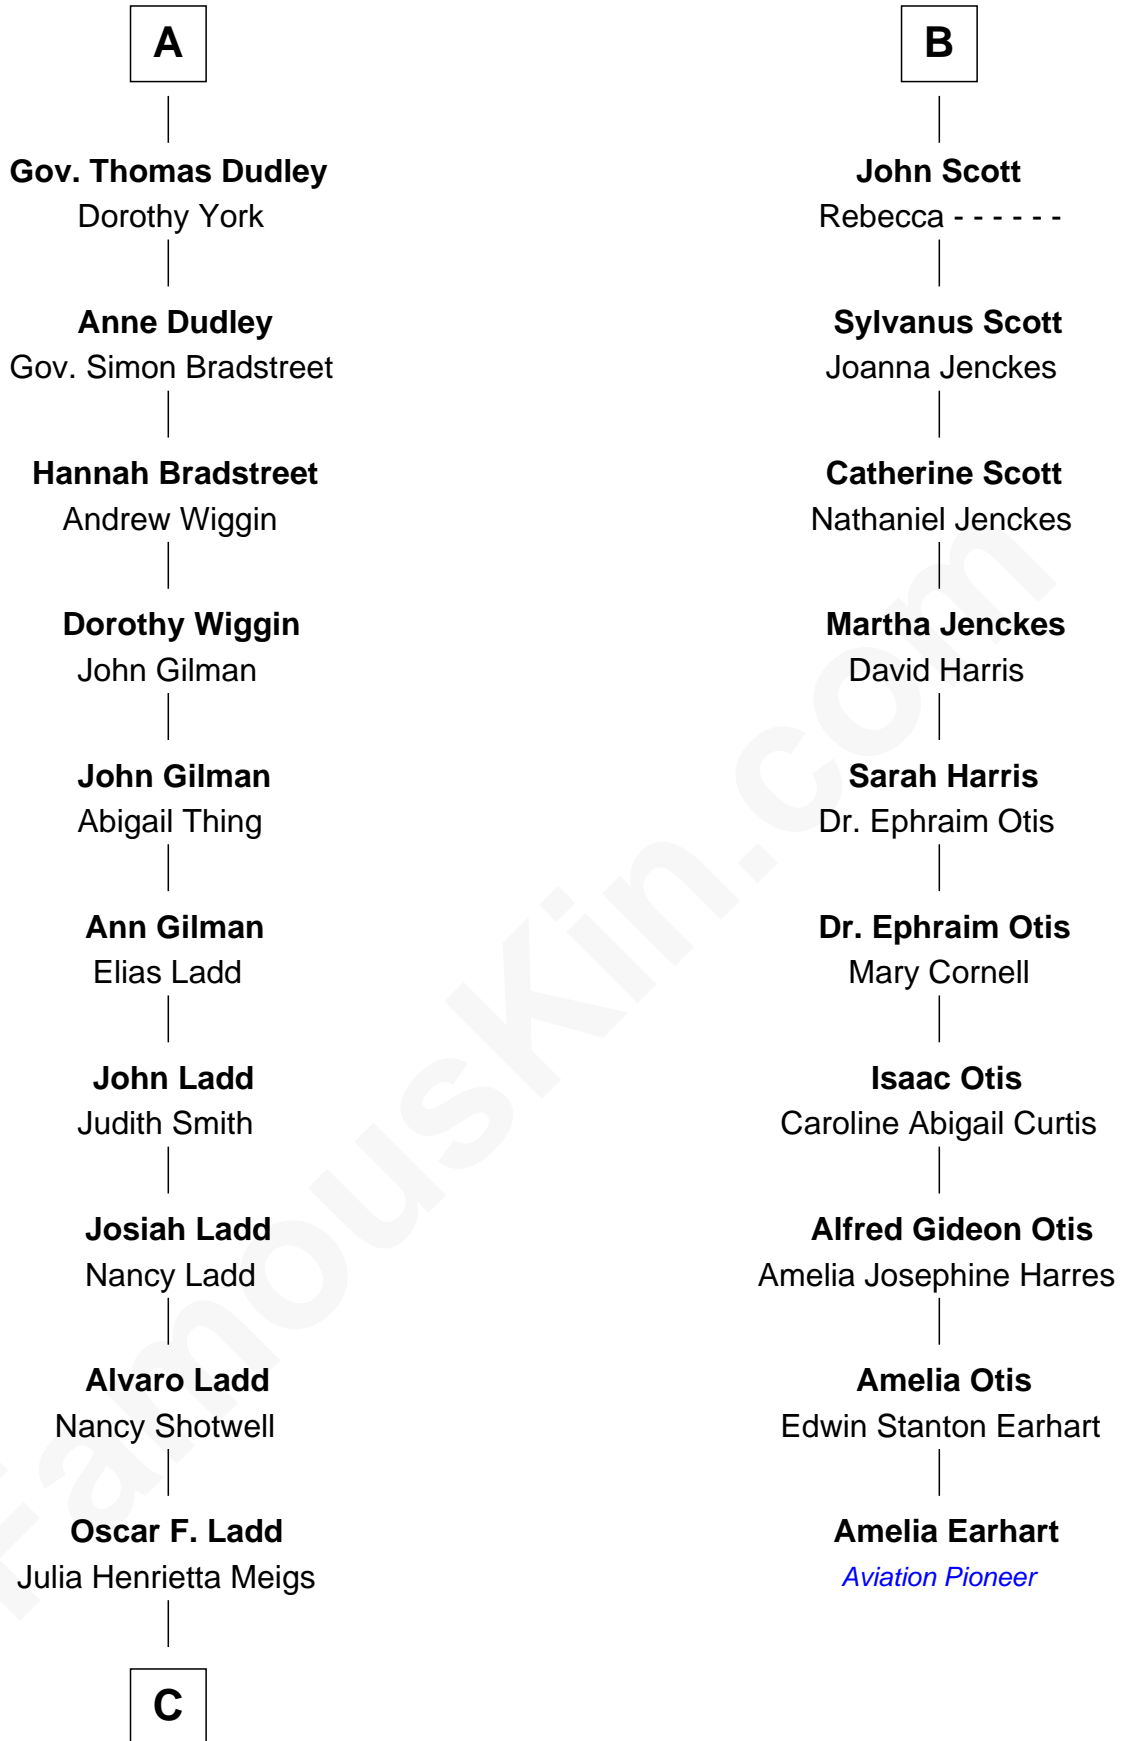

FamousKin.com Relationship Chart of

Alan Ladd
Movie Actor

16th cousin 2 times removed of

Amelia Earhart
Aviation Pioneer

Sir Walter Blount
Sancha de Ayala

Constance Blount
Sir John Sutton

Sir John Sutton
Elizabeth Berkeley

Sir Edmund Sutton
Joyce Tiptoft

Sir Edward Sutton
Cecily Willoughby

Sir John Sutton
Cecily Grey

Sir Henry Dudley
----- Ashton

Probable

Roger Dudley
Susanna Thorne

A

Sir Thomas Blount
Margaret de Gresley

Sir Thomas Blount
Agnes Hawley

Anne Blount
William Marbury

Robert Marbury
Katherine Williamson

William Marbury
Agnes Lenton

Rev. Francis Marbury
Bridget Dryden

Catherine Marbury
Richard Scott

B

C