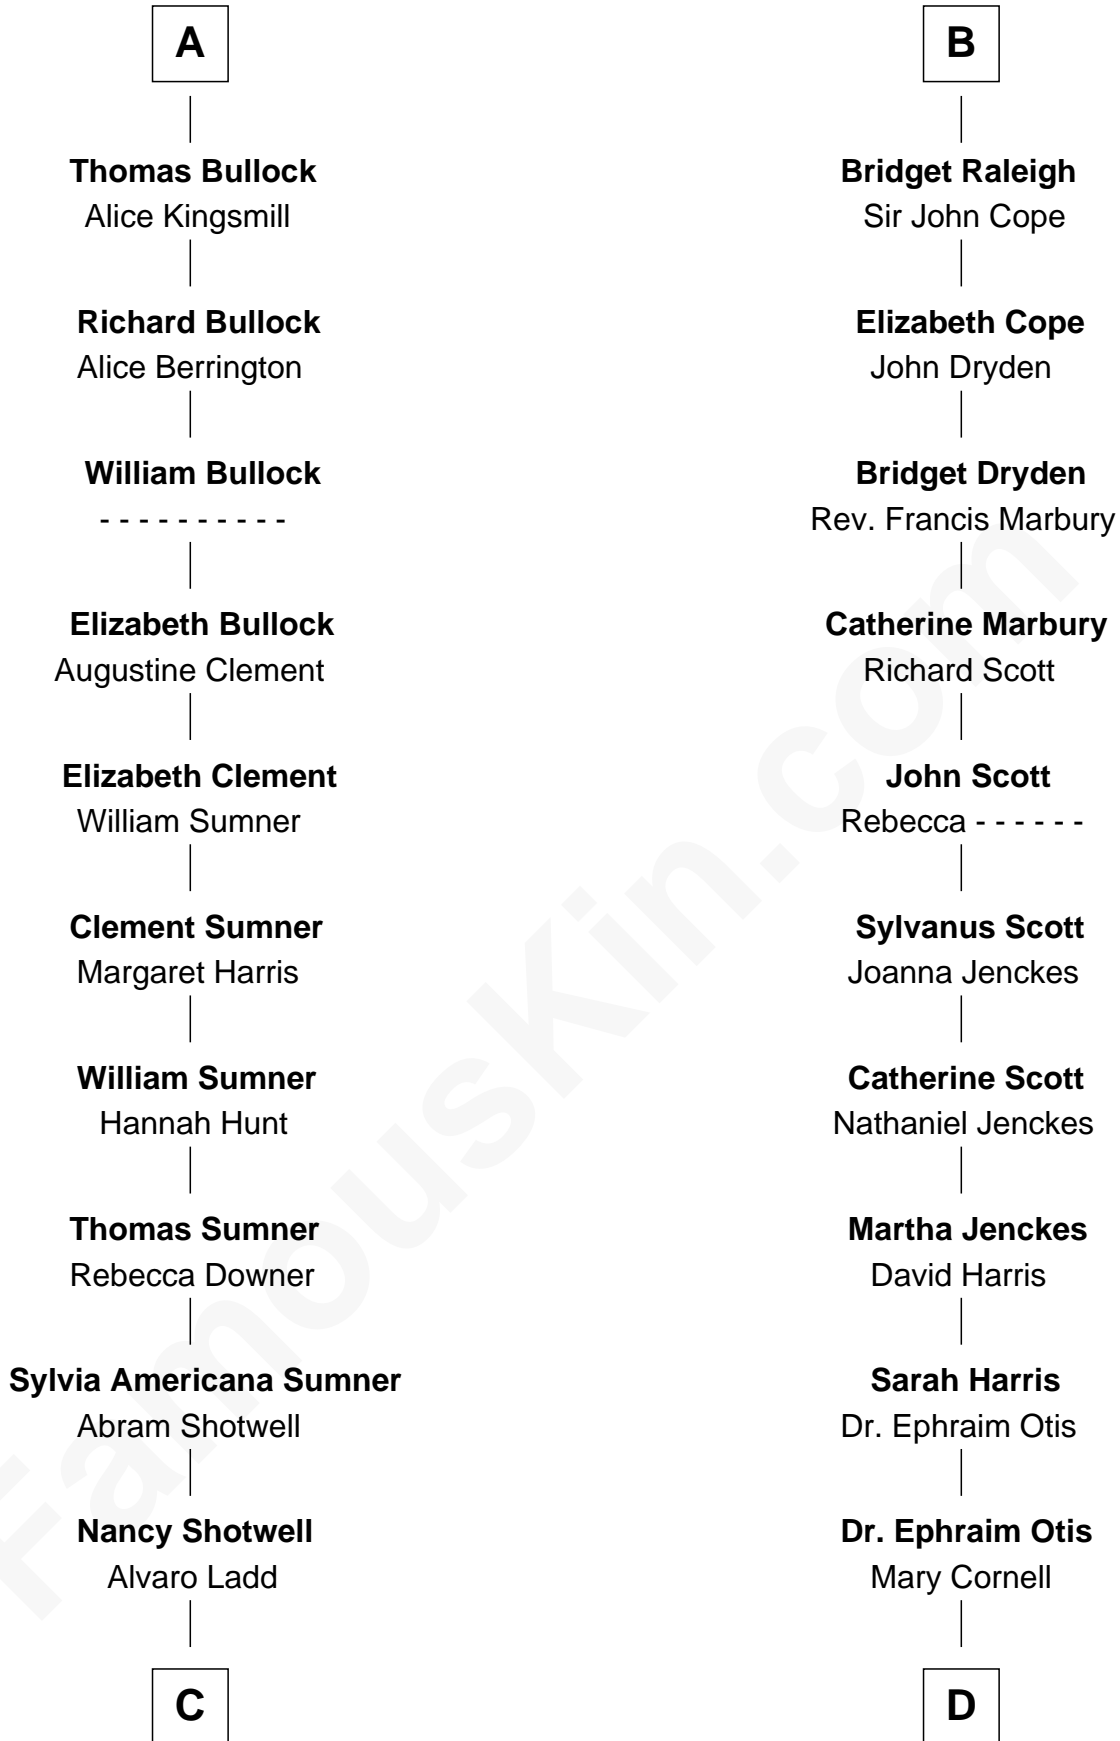

# FamousKin.com Relationship Chart of

**Alan Ladd**

*Movie Actor*

19th cousin 1 time removed of

**Amelia Earhart**

*Aviation Pioneer*

**Edmund Fitzalan**

Alice de Warenne

**C**

**Oscar F. Ladd**  
Julia Henrietta Meigs

**Alan Harwood Ladd**  
Selina Raleigh

**Alan Ladd**  
*Movie Actor*

**D**

**Isaac Otis**  
Caroline Abigail Curtis

**Alfred Gideon Otis**  
Amelia Josephine Harres

**Amelia Otis**  
Edwin Stanton Earhart

**Amelia Earhart**  
*Aviation Pioneer*