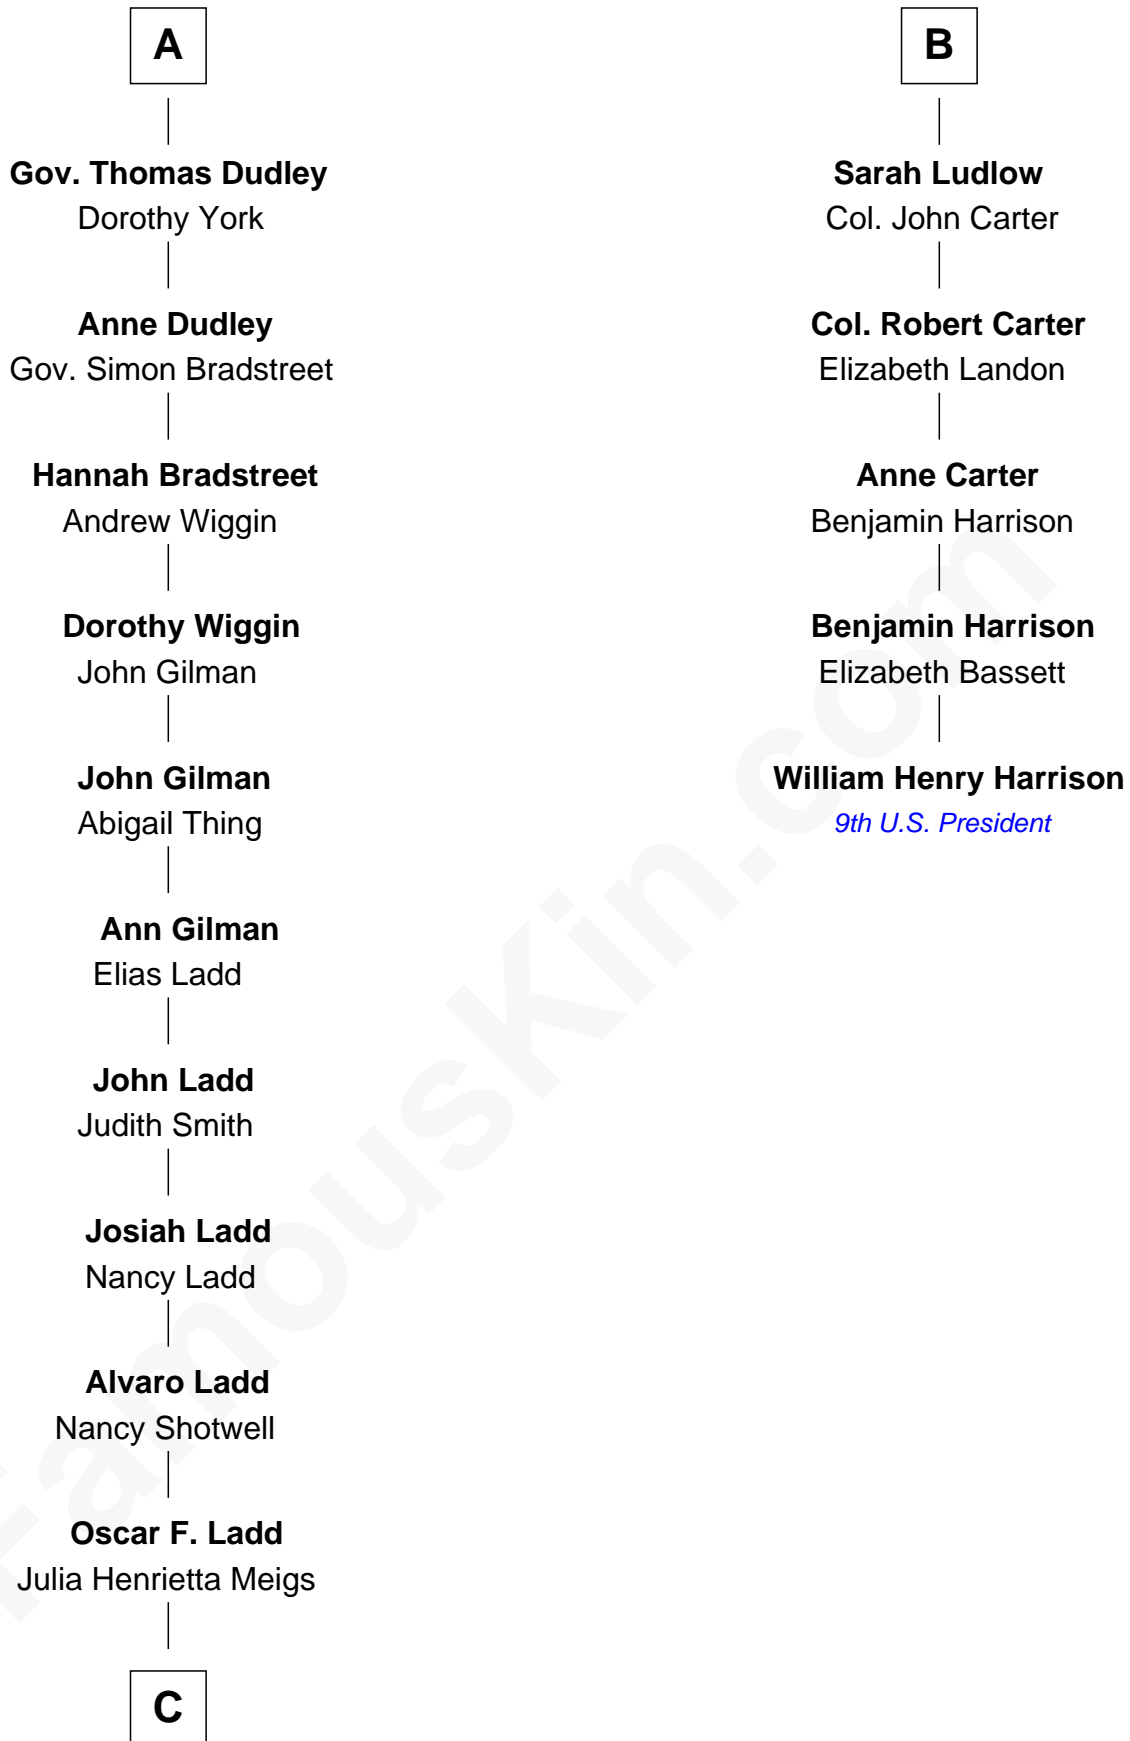

FamousKin.com Relationship Chart of

Alan Ladd
Movie Actor

11th cousin 7 times removed of

William Henry Harrison
9th U.S. President

Sir Walter Blount
Sancha de Ayala

Constance Blount
Sir John Sutton

Sir John Sutton
Elizabeth Berkeley

Sir Edmund Sutton
Joyce Tiptoft

Sir Edward Sutton
Cecily Willoughby

Sir John Sutton
Cecily Grey

Sir Henry Dudley
----- Ashton

Probable

Roger Dudley
Susanna Thorne

A

Sir Thomas Blount
Margaret de Gresley

Sir Walter Blount
Helena Byron

Sir William Blount
Margaret Echyngham

Elizabeth Blount
Sir Andrews de Windsor

Edith Windsor
George Ludlow

Thomas Ludlow
Jane Pyle

Gabriel Ludlow
Phillis -----

B

C