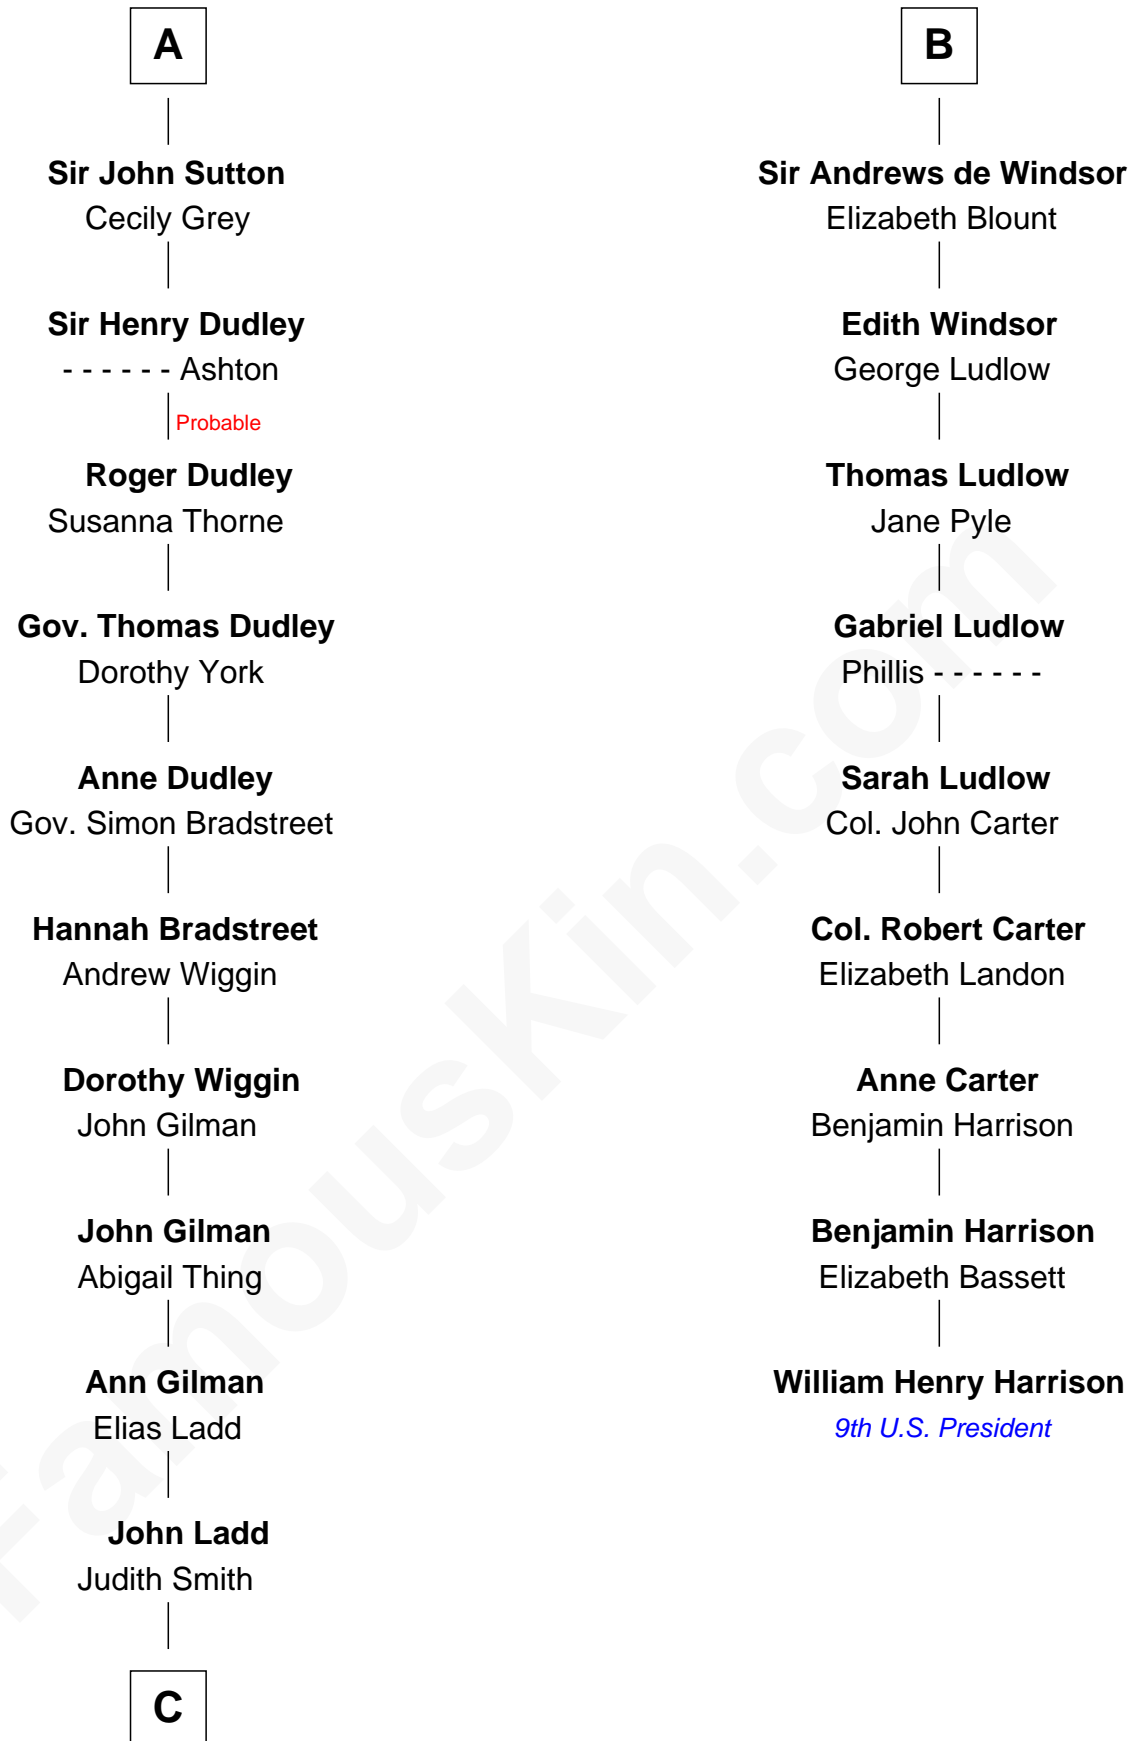

# FamousKin.com Relationship Chart of

**Alan Ladd**  
*Movie Actor*

15th cousin 6 times removed of

**William Henry Harrison**  
*9th U.S. President*

**C**

—  
**Josiah Ladd**

Nancy Ladd

—  
**Alvaro Ladd**

Nancy Shotwell

—  
**Oscar F. Ladd**

Julia Henrietta Meigs

—  
**Alan Harwood Ladd**

Selina Raleigh

—  
**Alan Ladd**

*Movie Actor*

FamousKin.com