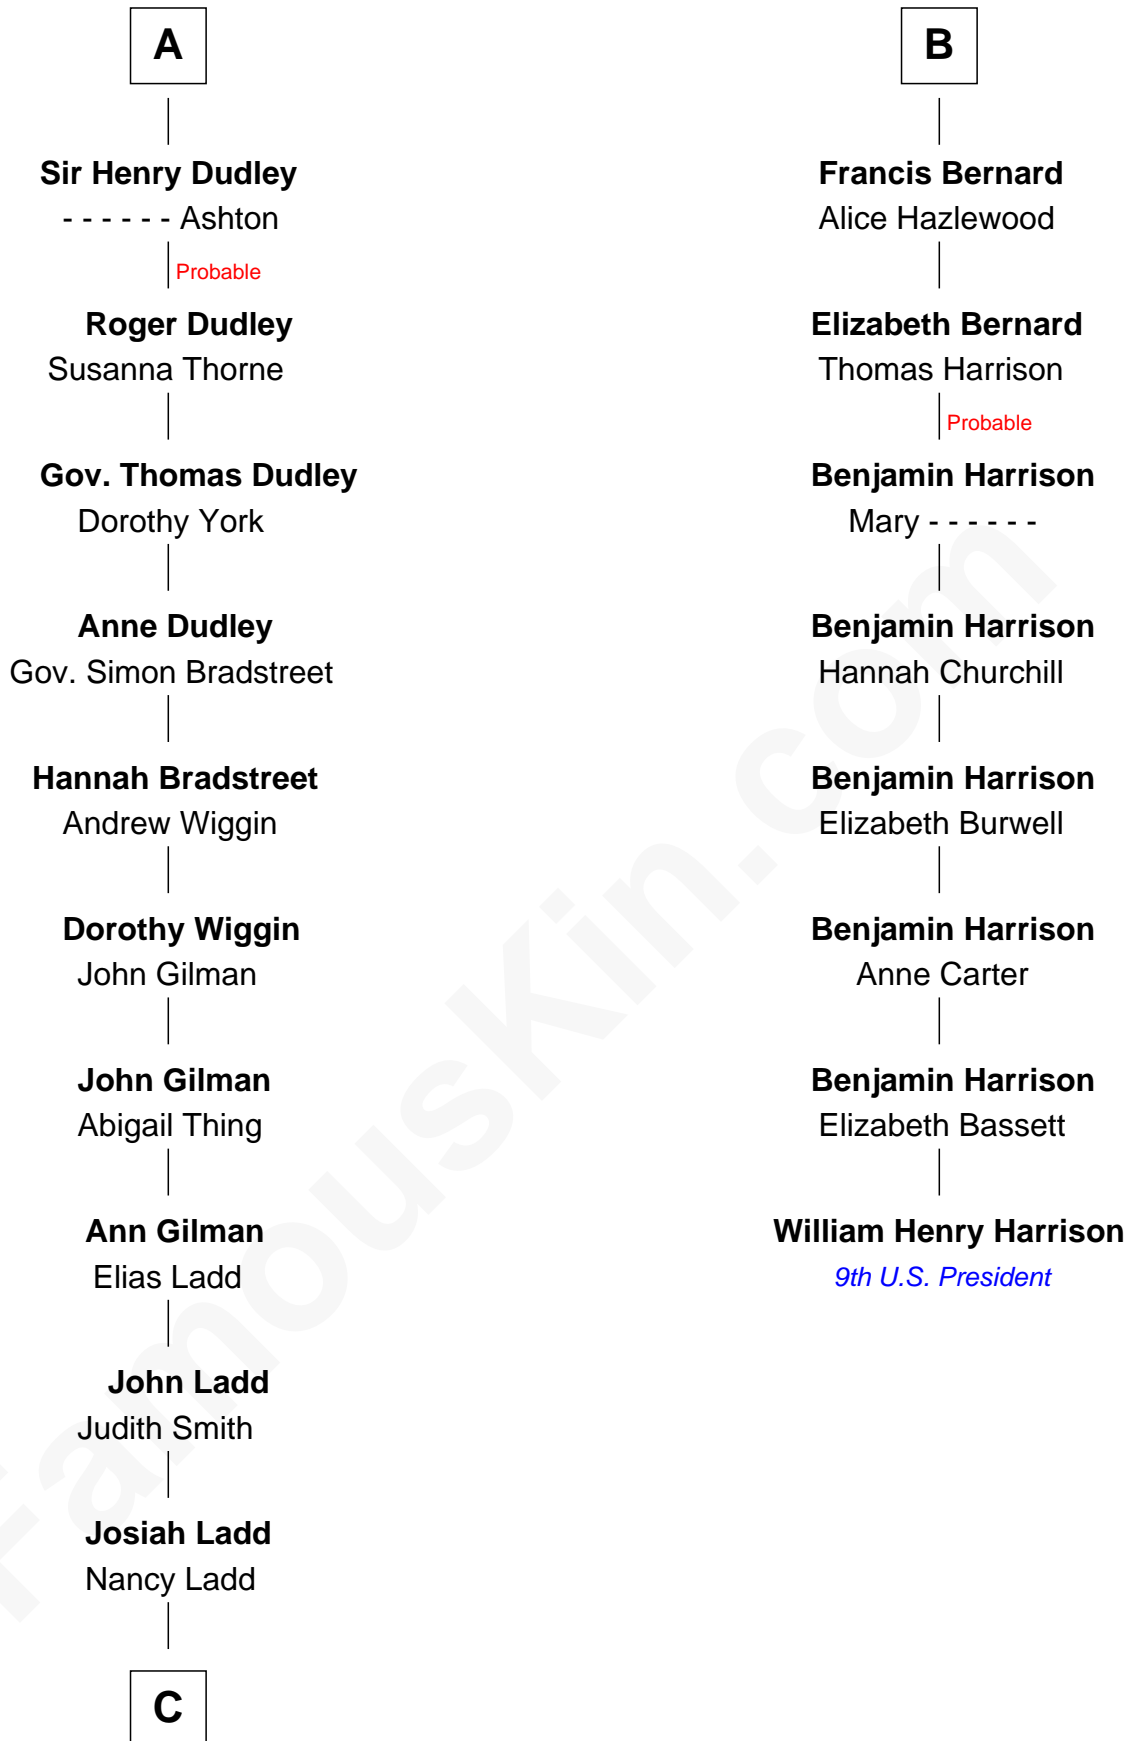

FamousKin.com Relationship Chart of

Alan Ladd
Movie Actor

14th cousin 6 times removed of

William Henry Harrison
9th U.S. President

Sir William de Ros
Margery de Badlesmere

Thomas de Ros
Beatrice de Stafford

Maud de Roos
John de Welles

Margaret de Ros
Sir Reynold Grey

Margery de Welles
Stephen le Scrope

Margaret Grey
Sir William Bonville

John le Scrope
Elizabeth Chaworth

William Bonville
Elizabeth Harington

Elizabeth le Scrope
Sir Henry le Scrope

William Bonville
Katherine Neville

Margaret Scrope
John Bernard

Cecily Bonville
Thomas Grey

John Bernard
Margaret Daundelyn

Cecily Grey
Sir John Sutton

John Bernard
Cecily Muscote

A

B