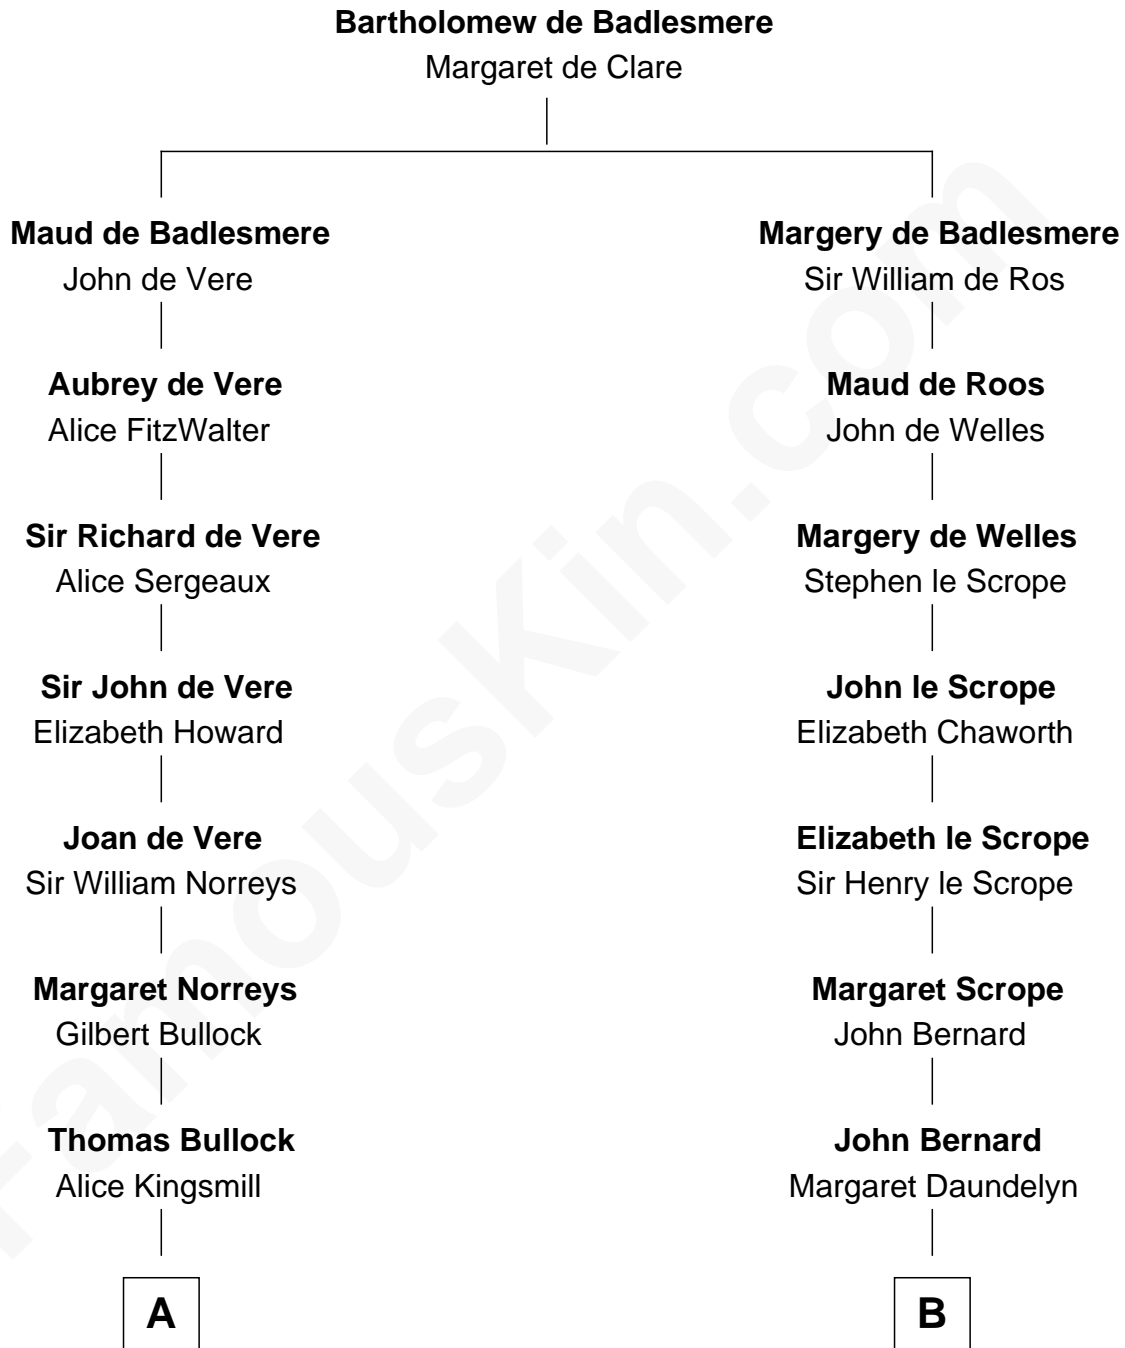

FamousKin.com
Relationship Chart of
Alan Ladd
Movie Actor

15th cousin 3 times removed of
William Henry Harrison
9th U.S. President

C

—
Alan Harwood Ladd

Selina Raleigh

—
Alan Ladd

Movie Actor

FamousKin.com