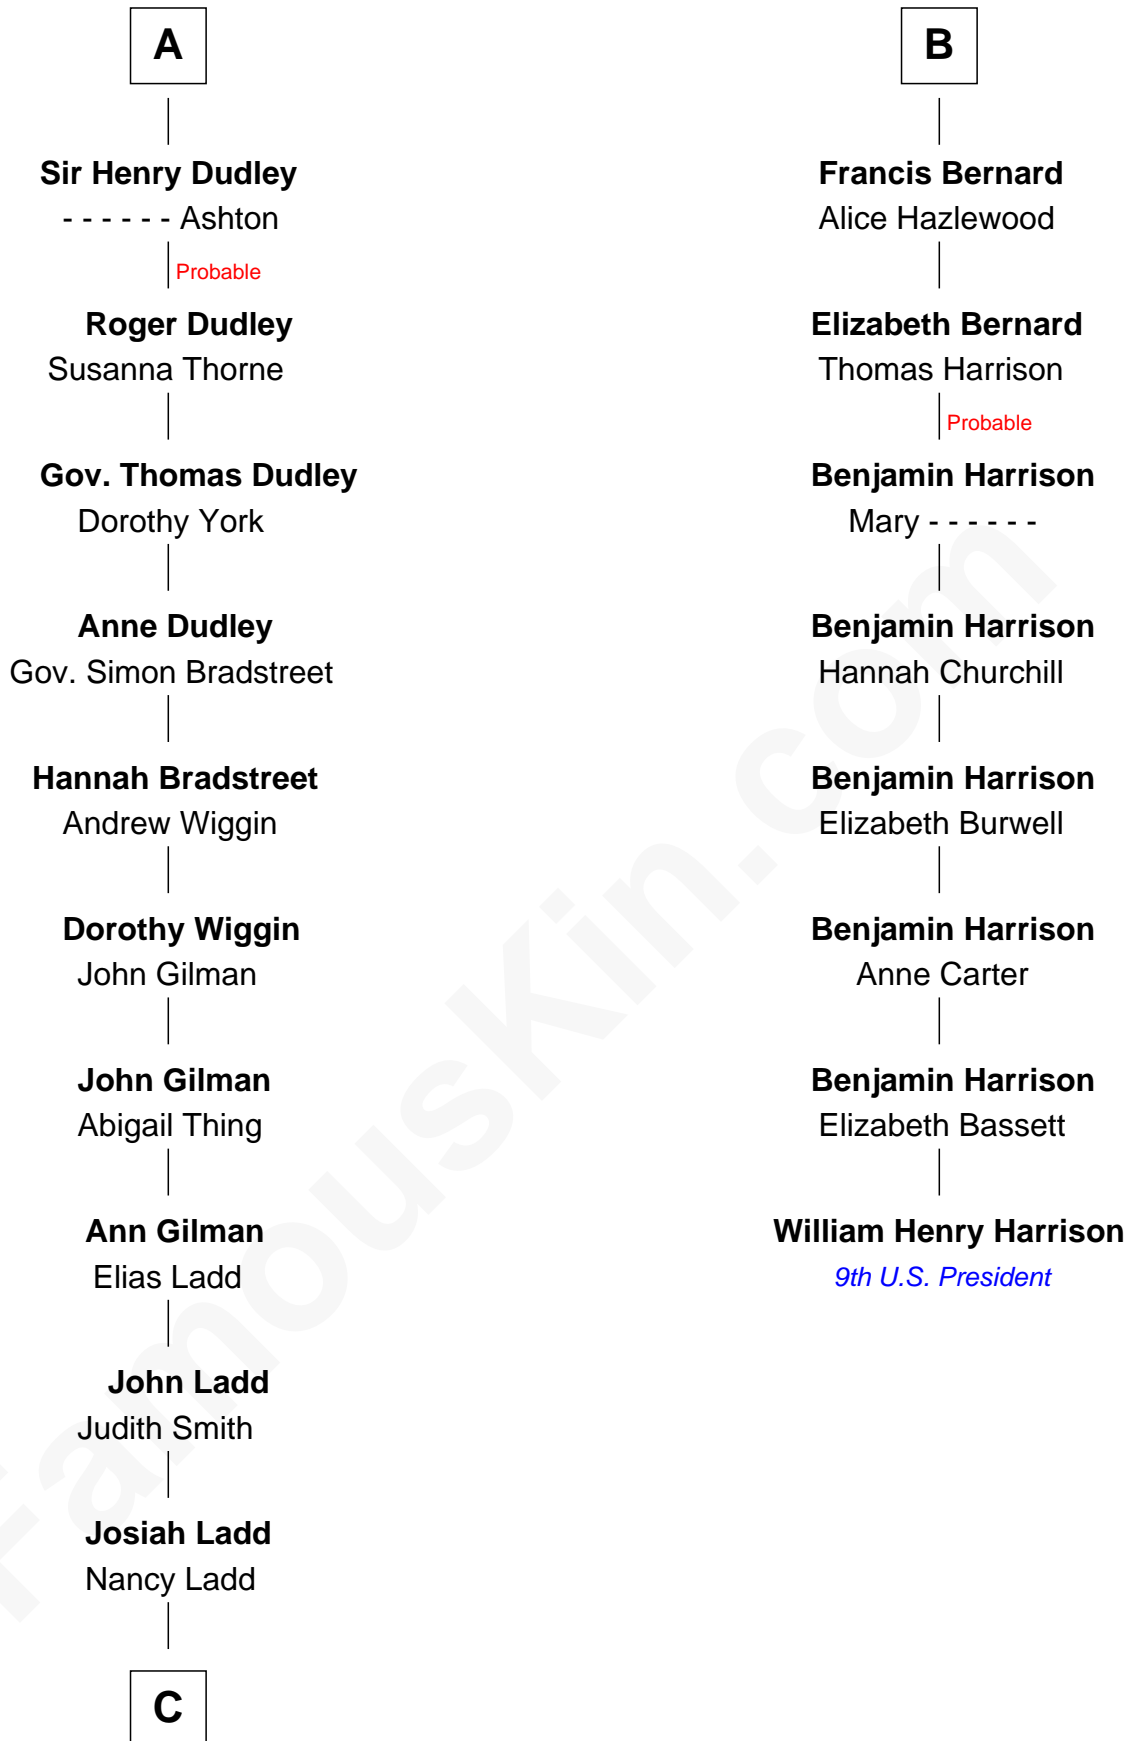

FamousKin.com Relationship Chart of

Alan Ladd
Movie Actor

14th cousin 6 times removed of

William Henry Harrison
9th U.S. President

C

—
Alvaro Ladd
Nancy Shotwell

—
Oscar F. Ladd
Julia Henrietta Meigs

—
Alan Harwood Ladd
Selina Raleigh

—
Alan Ladd
Movie Actor

FamousKin.com