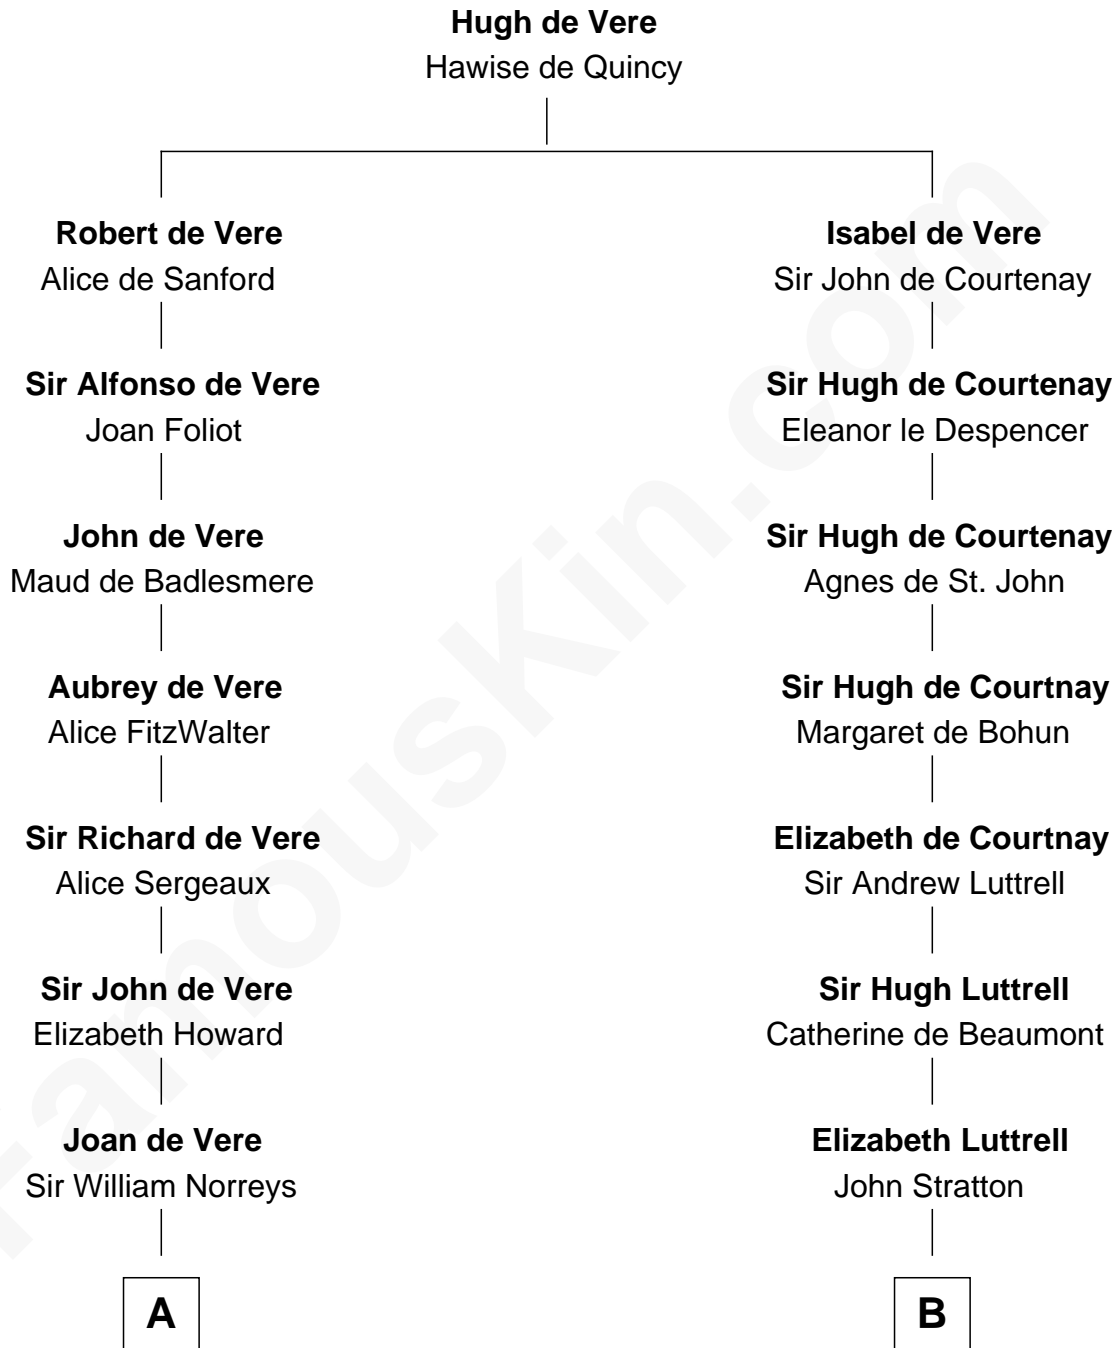

# FamousKin.com Relationship Chart of

**Alan Ladd**  
*Movie Actor*

17th cousin 3 times removed of

**William Henry Harrison**  
*9th U.S. President*

**C**

—  
**Nancy Shotwell**

Alvaro Ladd

—  
**Oscar F. Ladd**

Julia Henrietta Meigs

—  
**Alan Harwood Ladd**

Selina Raleigh

—  
**Alan Ladd**

*Movie Actor*

FamousKin.com