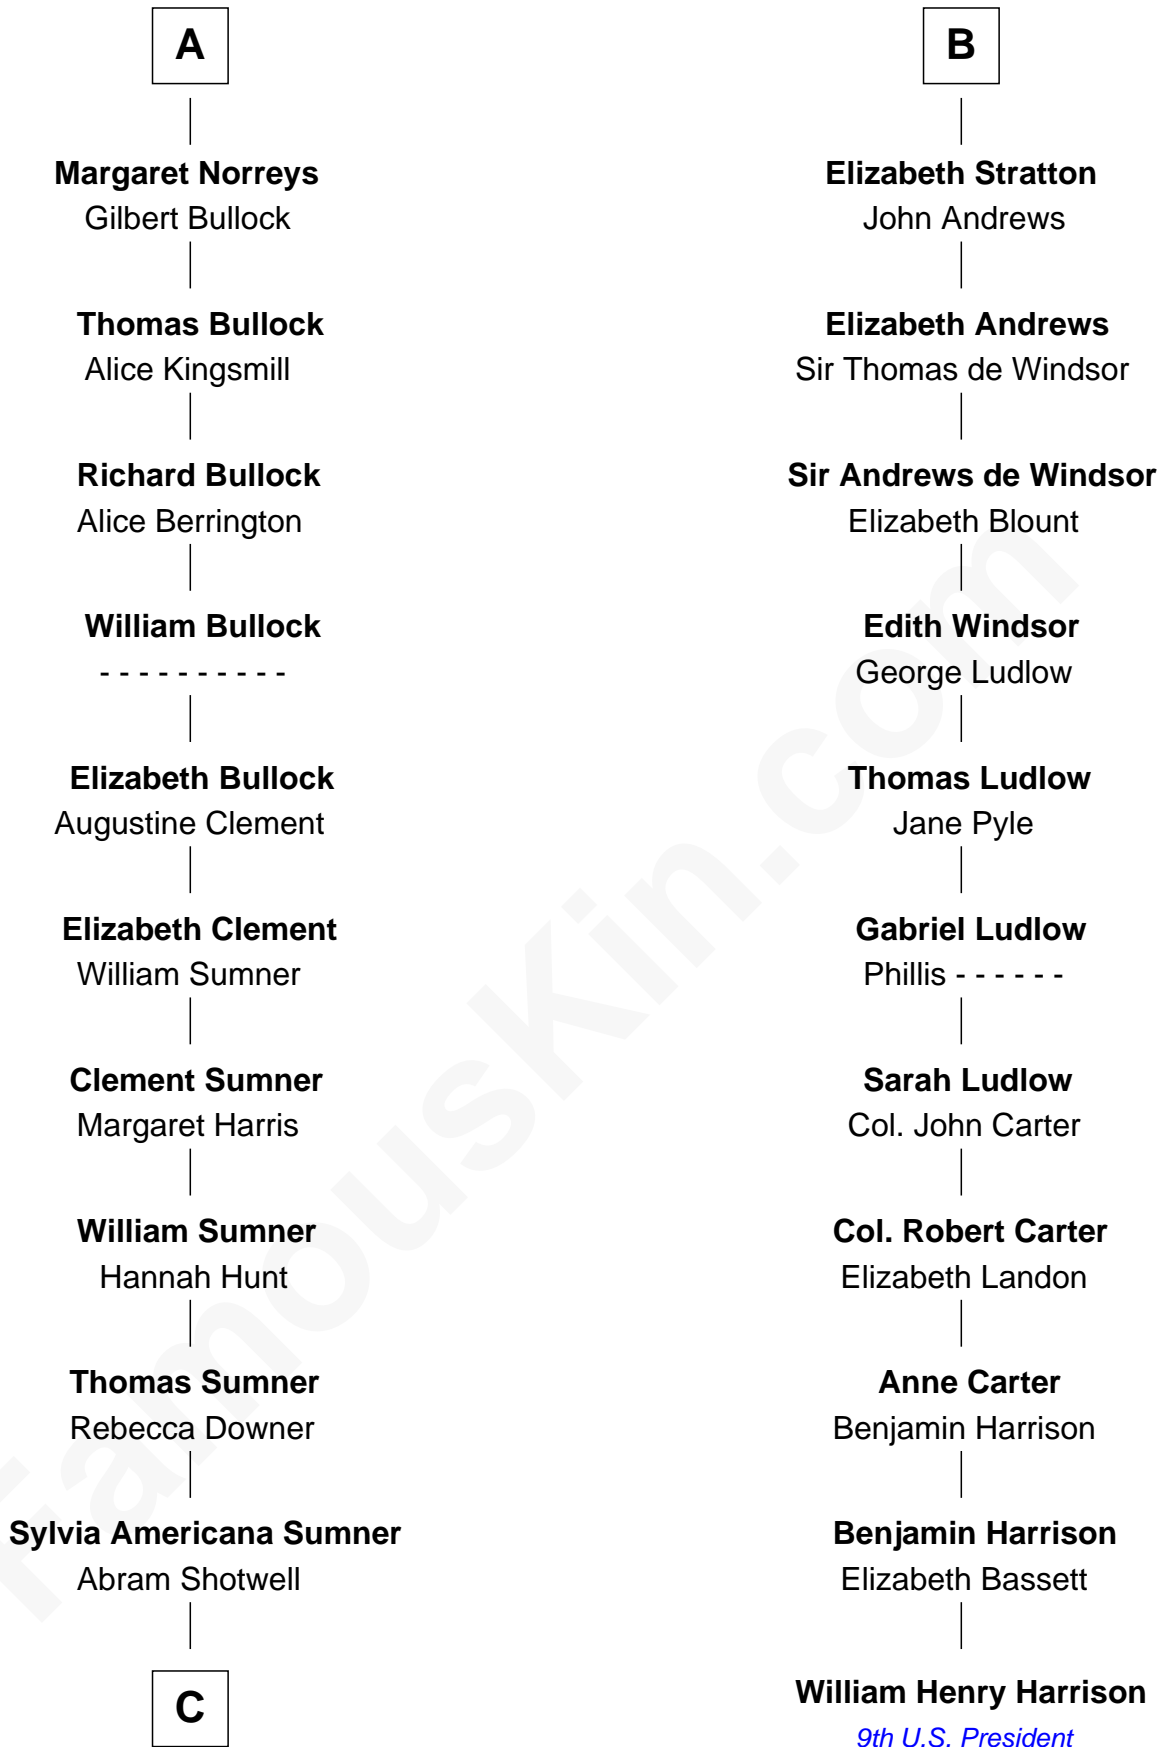

# FamousKin.com Relationship Chart of

**Alan Ladd**  
*Movie Actor*

17th cousin 3 times removed of

**William Henry Harrison**  
*9th U.S. President*

**C**

—  
**Nancy Shotwell**

Alvaro Ladd

—  
**Oscar F. Ladd**

Julia Henrietta Meigs

—  
**Alan Harwood Ladd**

Selina Raleigh

—  
**Alan Ladd**

*Movie Actor*

FamousKin.com