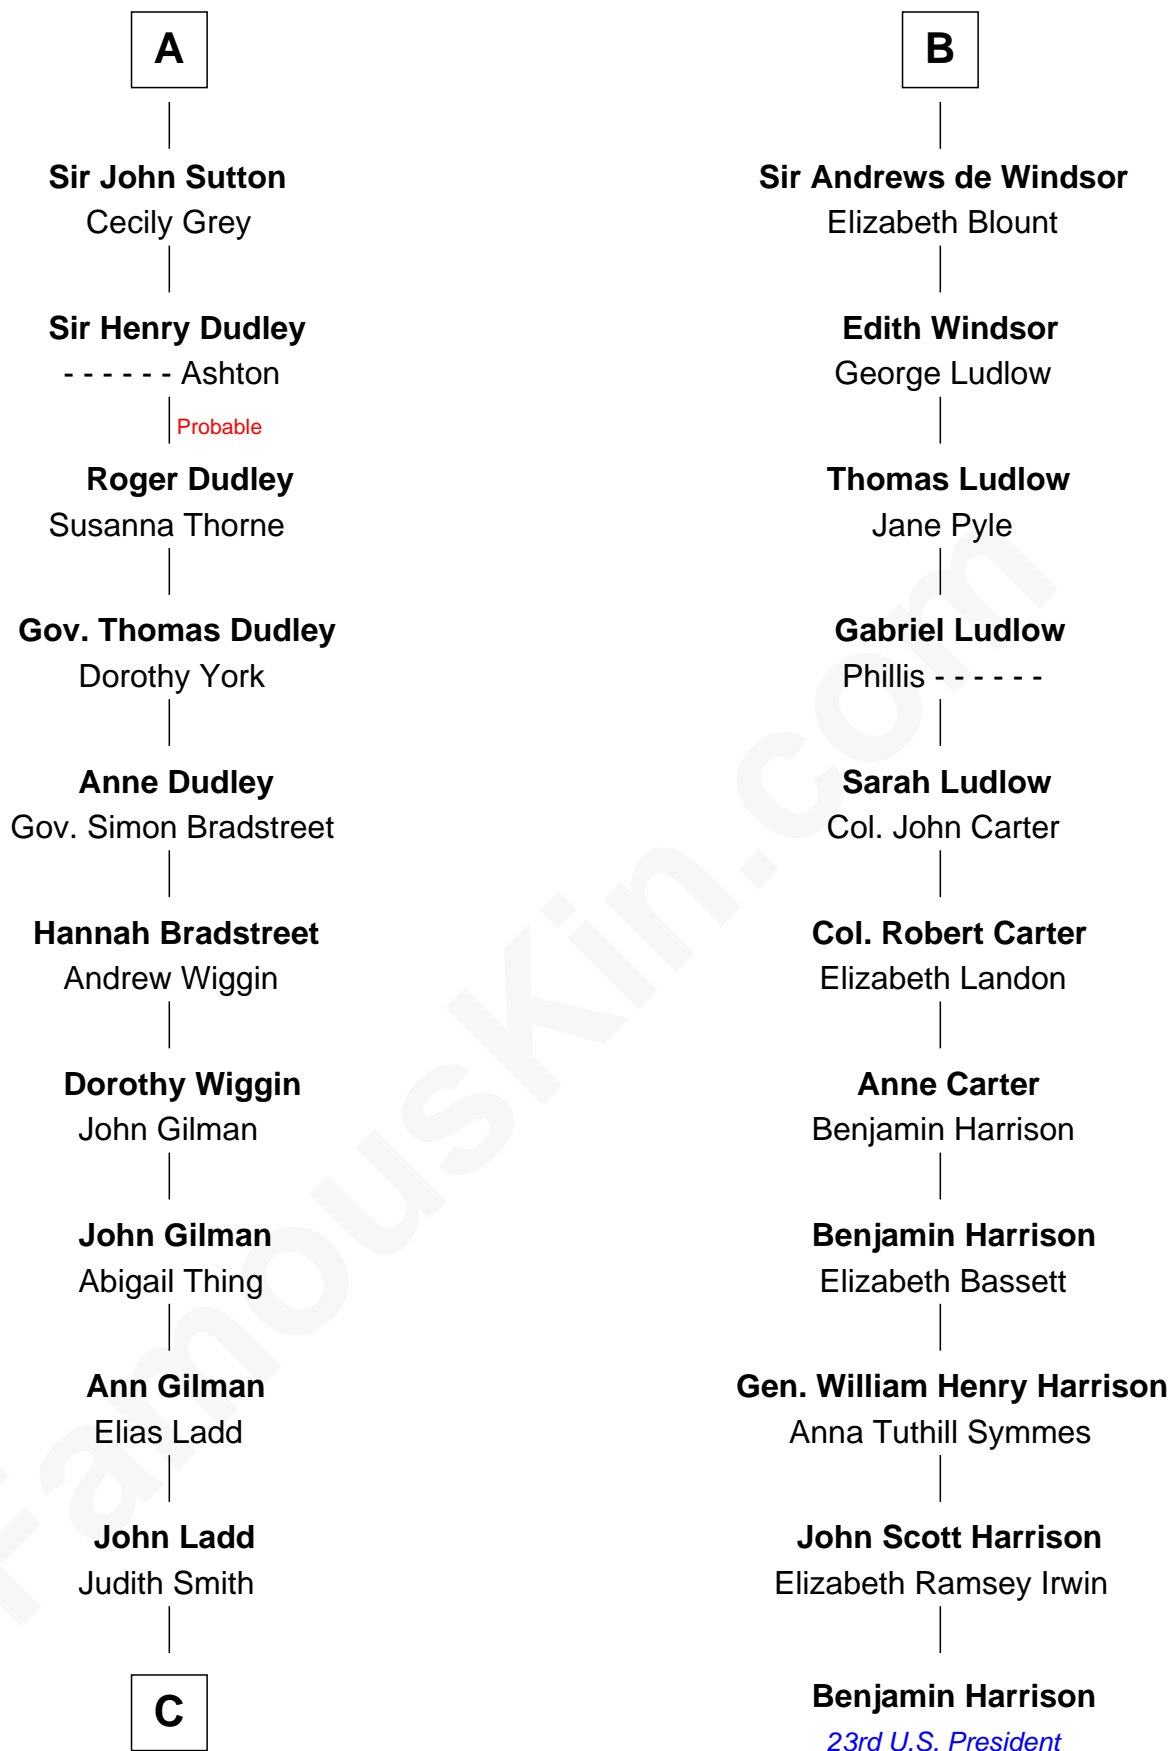

FamousKin.com Relationship Chart of

Alan Ladd
Movie Actor

17th cousin 4 times removed of

Benjamin Harrison
23rd U.S. President

C

—
Josiah Ladd

Nancy Ladd

—
Alvaro Ladd

Nancy Shotwell

—
Oscar F. Ladd

Julia Henrietta Meigs

—
Alan Harwood Ladd

Selina Raleigh

—
Alan Ladd

Movie Actor

FamousKin.com