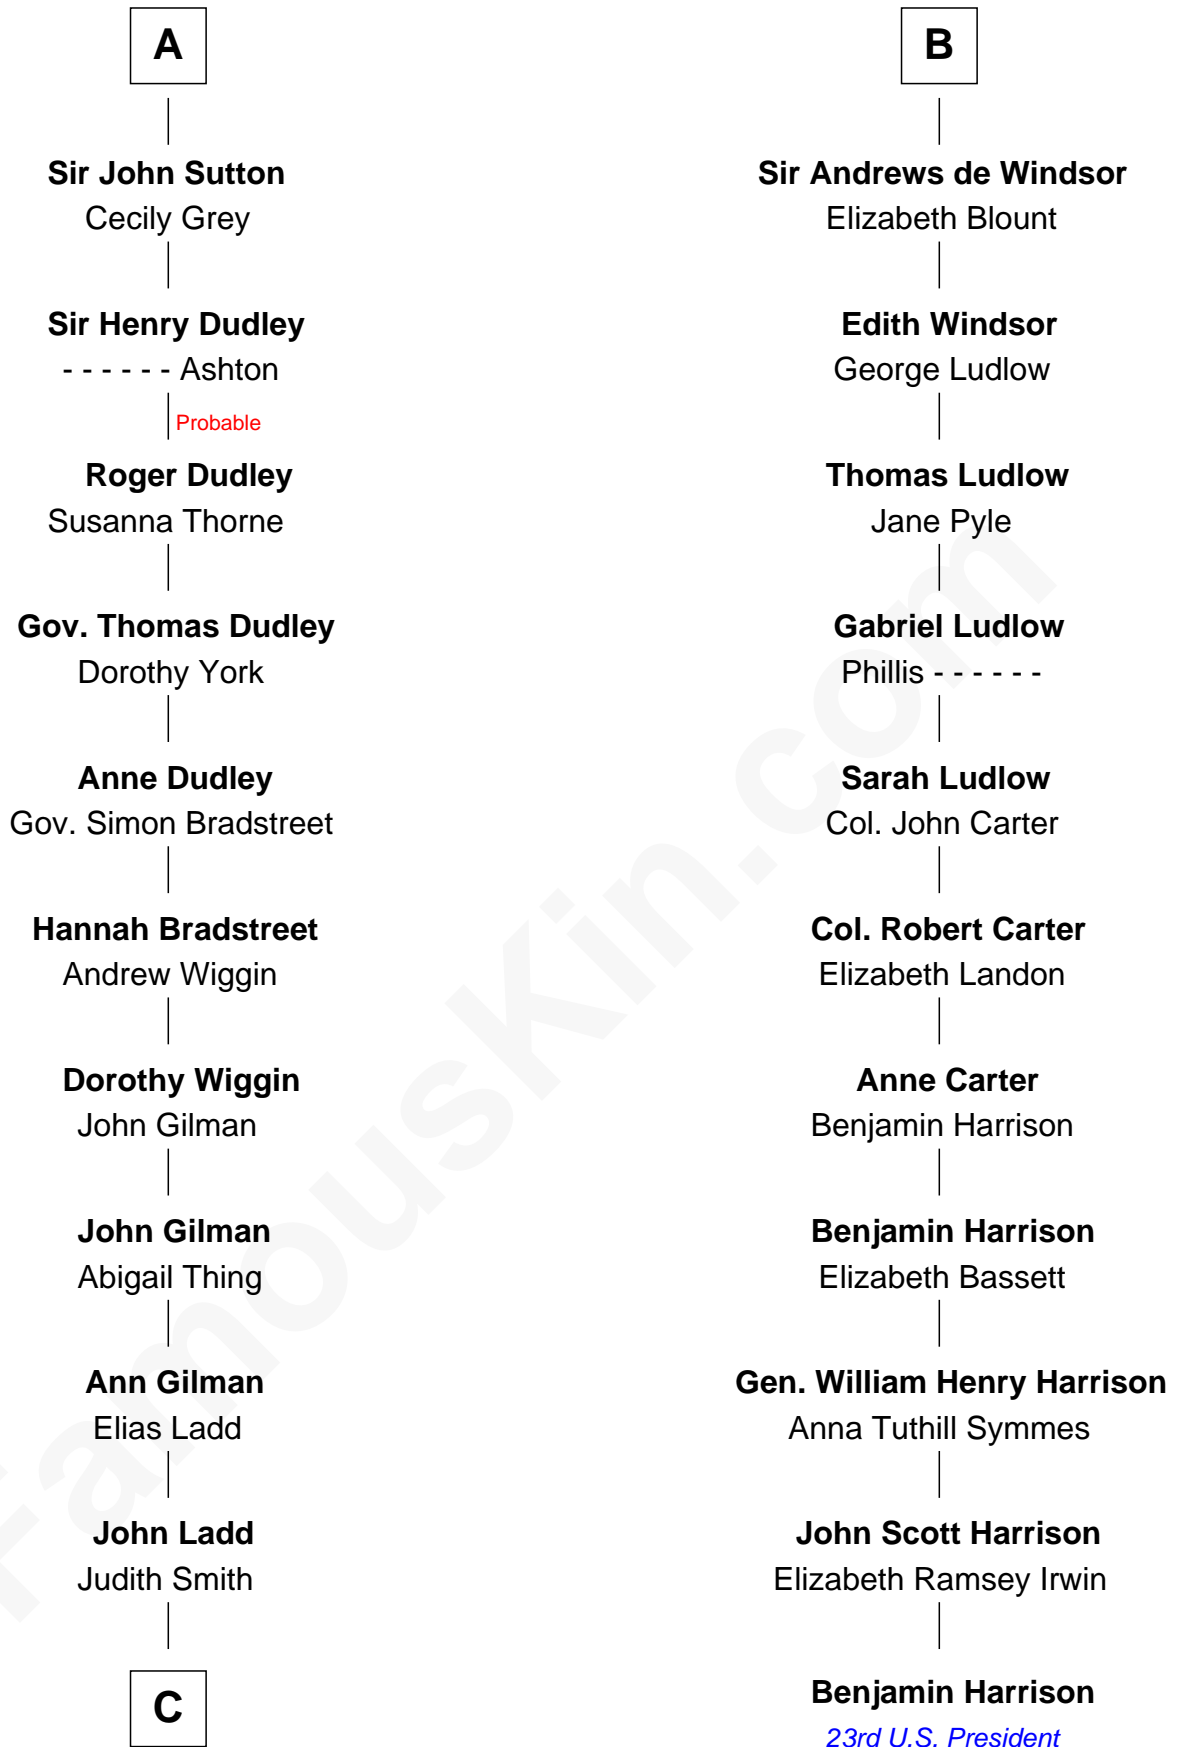

FamousKin.com Relationship Chart of

Alan Ladd
Movie Actor

17th cousin 4 times removed of

Benjamin Harrison
23rd U.S. President

C

—
Josiah Ladd

Nancy Ladd

—
Alvaro Ladd

Nancy Shotwell

—
Oscar F. Ladd

Julia Henrietta Meigs

—
Alan Harwood Ladd

Selina Raleigh

—
Alan Ladd

Movie Actor

FamousKin.com