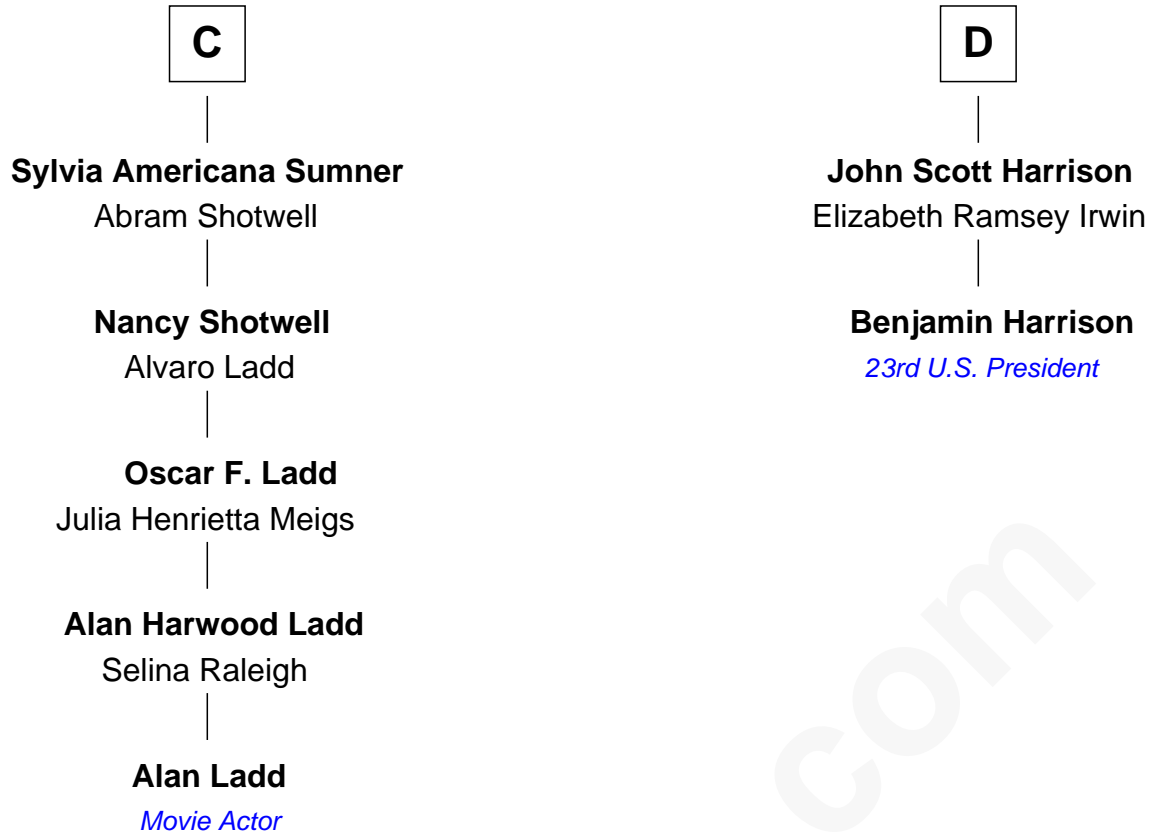

FamousKin.com Relationship Chart of

Alan Ladd
Movie Actor

18th cousin 3 times removed of

Benjamin Harrison
23rd U.S. President

William de Beauchamp
Maud FitzJohn

Isabella de Beauchamp
Sir Hugh le Despencer

Hugh le Despencer
Eleanor de Clare

Isabel le Despencer
Richard Fitzalan

Sir Edmund Fitzalan
Sibyl de Montagu

Philippe Fitzalan
Sir Richard Sergeaux

Alice Sergeaux
Sir Richard de Vere

Sir John de Vere
Elizabeth Howard

A

Guy de Beauchamp
Alice de Toeni

Sir Thomas de Beauchamp
Katherine de Mortimer

Philippa de Beauchamp
Sir Hugh de Stafford

Margaret de Stafford
Sir Ralph Neville

Margaret de Neville
Sir Richard Scrope

Sir Henry le Scrope
Elizabeth le Scrope

Margaret Scrope
John Bernard

B

FamousKin.com