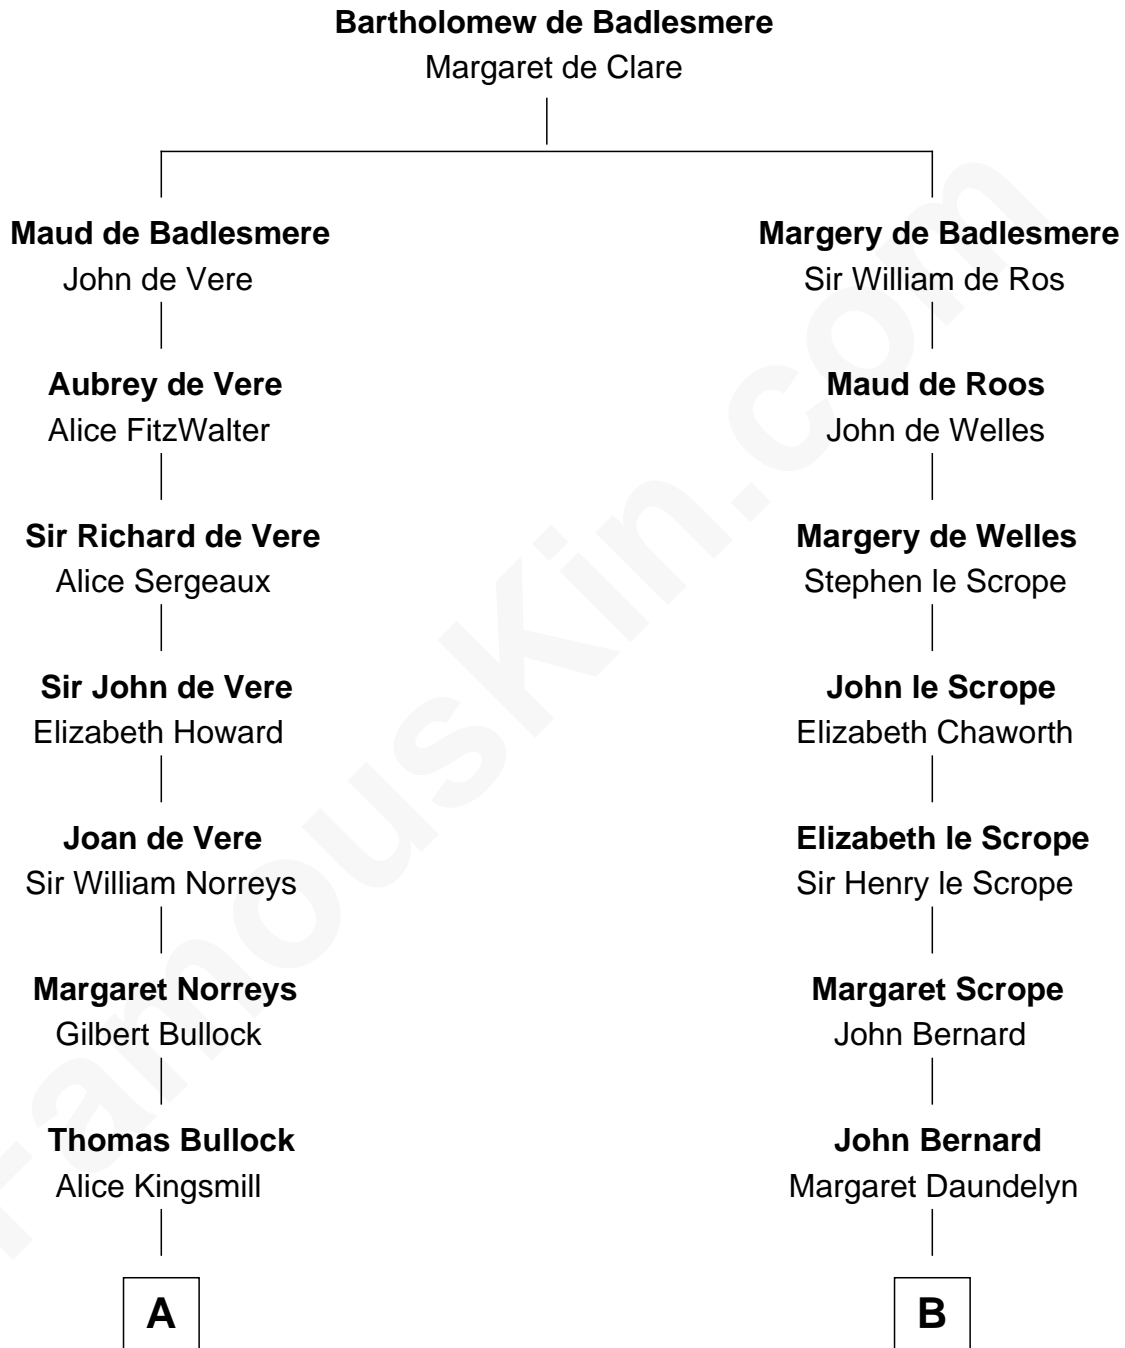

FamousKin.com Relationship Chart of

Alan Ladd
Movie Actor

17th cousin 1 time removed of

Benjamin Harrison
23rd U.S. President

C

—
Alan Harwood Ladd

Selina Raleigh

—
Alan Ladd

Movie Actor

FamousKin.com