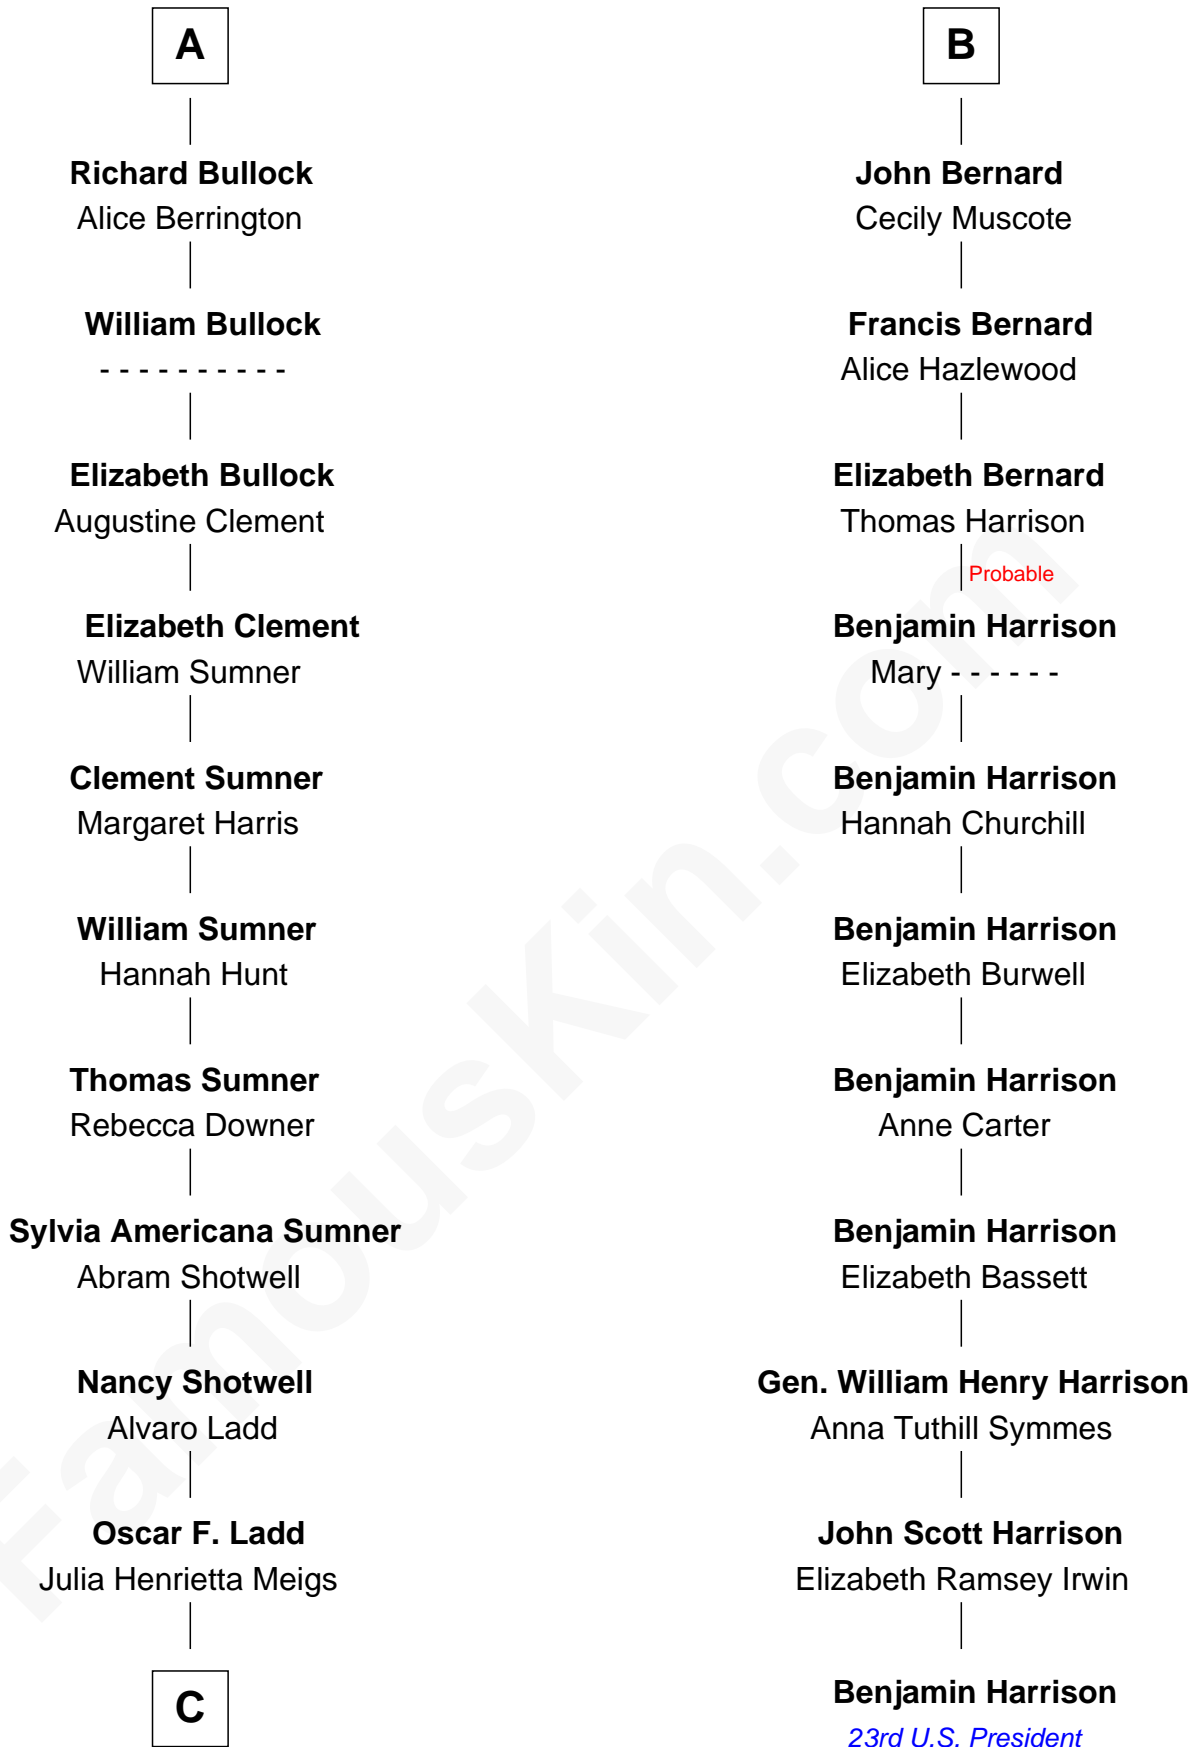

FamousKin.com Relationship Chart of

Alan Ladd
Movie Actor

17th cousin 1 time removed of

Benjamin Harrison
23rd U.S. President

C

—
Alan Harwood Ladd

Selina Raleigh

—
Alan Ladd

Movie Actor

FamousKin.com