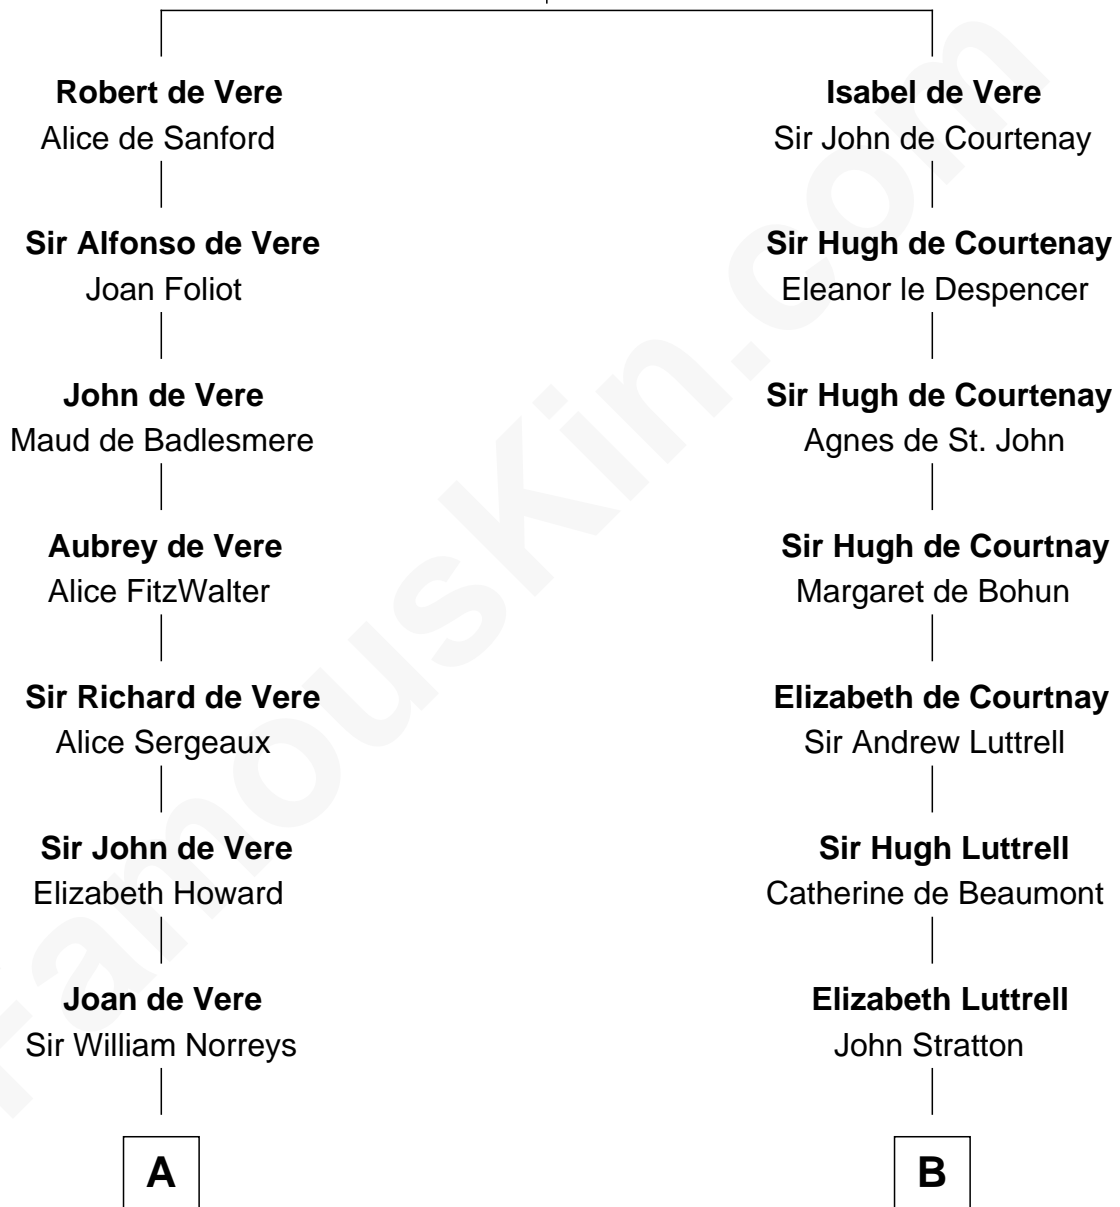

FamousKin.com Relationship Chart of

Alan Ladd
Movie Actor

19th cousin 1 time removed of

Benjamin Harrison
23rd U.S. President

Hugh de Vere
Hawise de Quincy

FamousKin.com