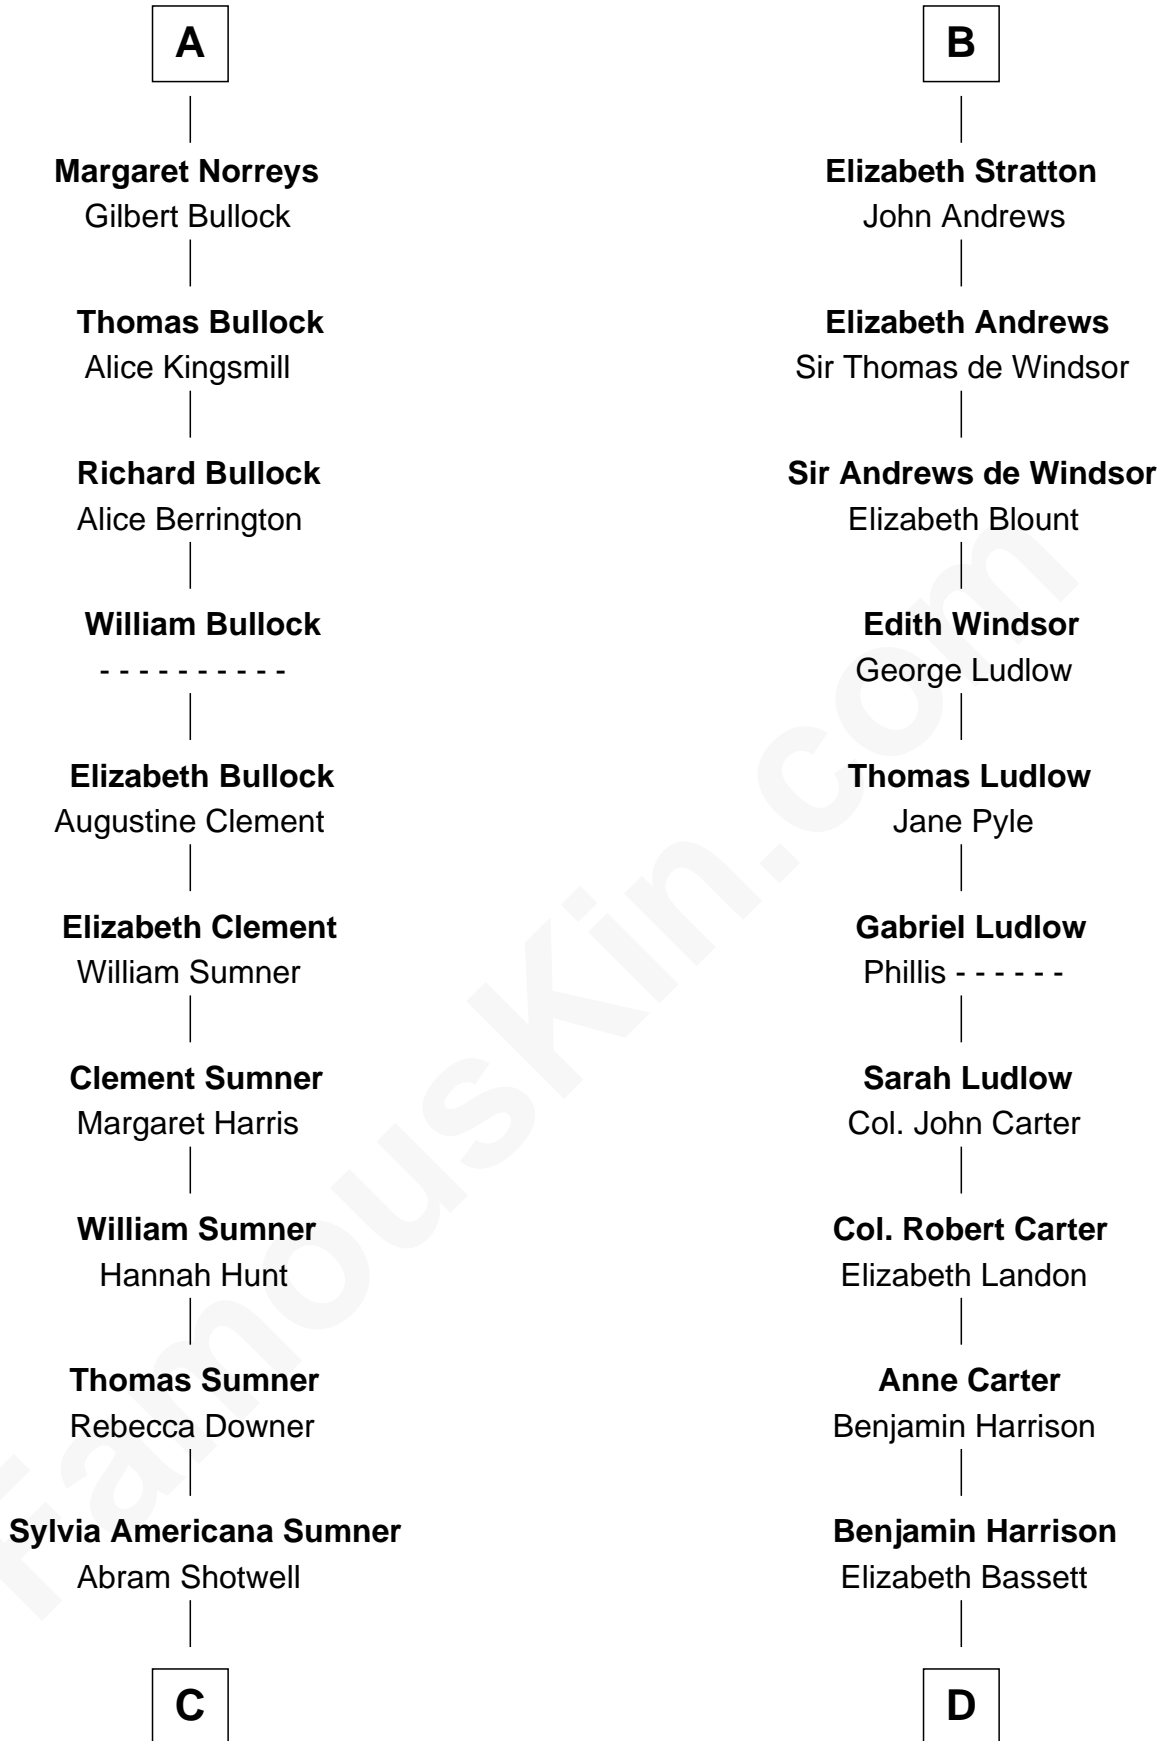

FamousKin.com Relationship Chart of

Alan Ladd
Movie Actor

19th cousin 1 time removed of

Benjamin Harrison
23rd U.S. President

Hugh de Vere
Hawise de Quincy

FamousKin.com