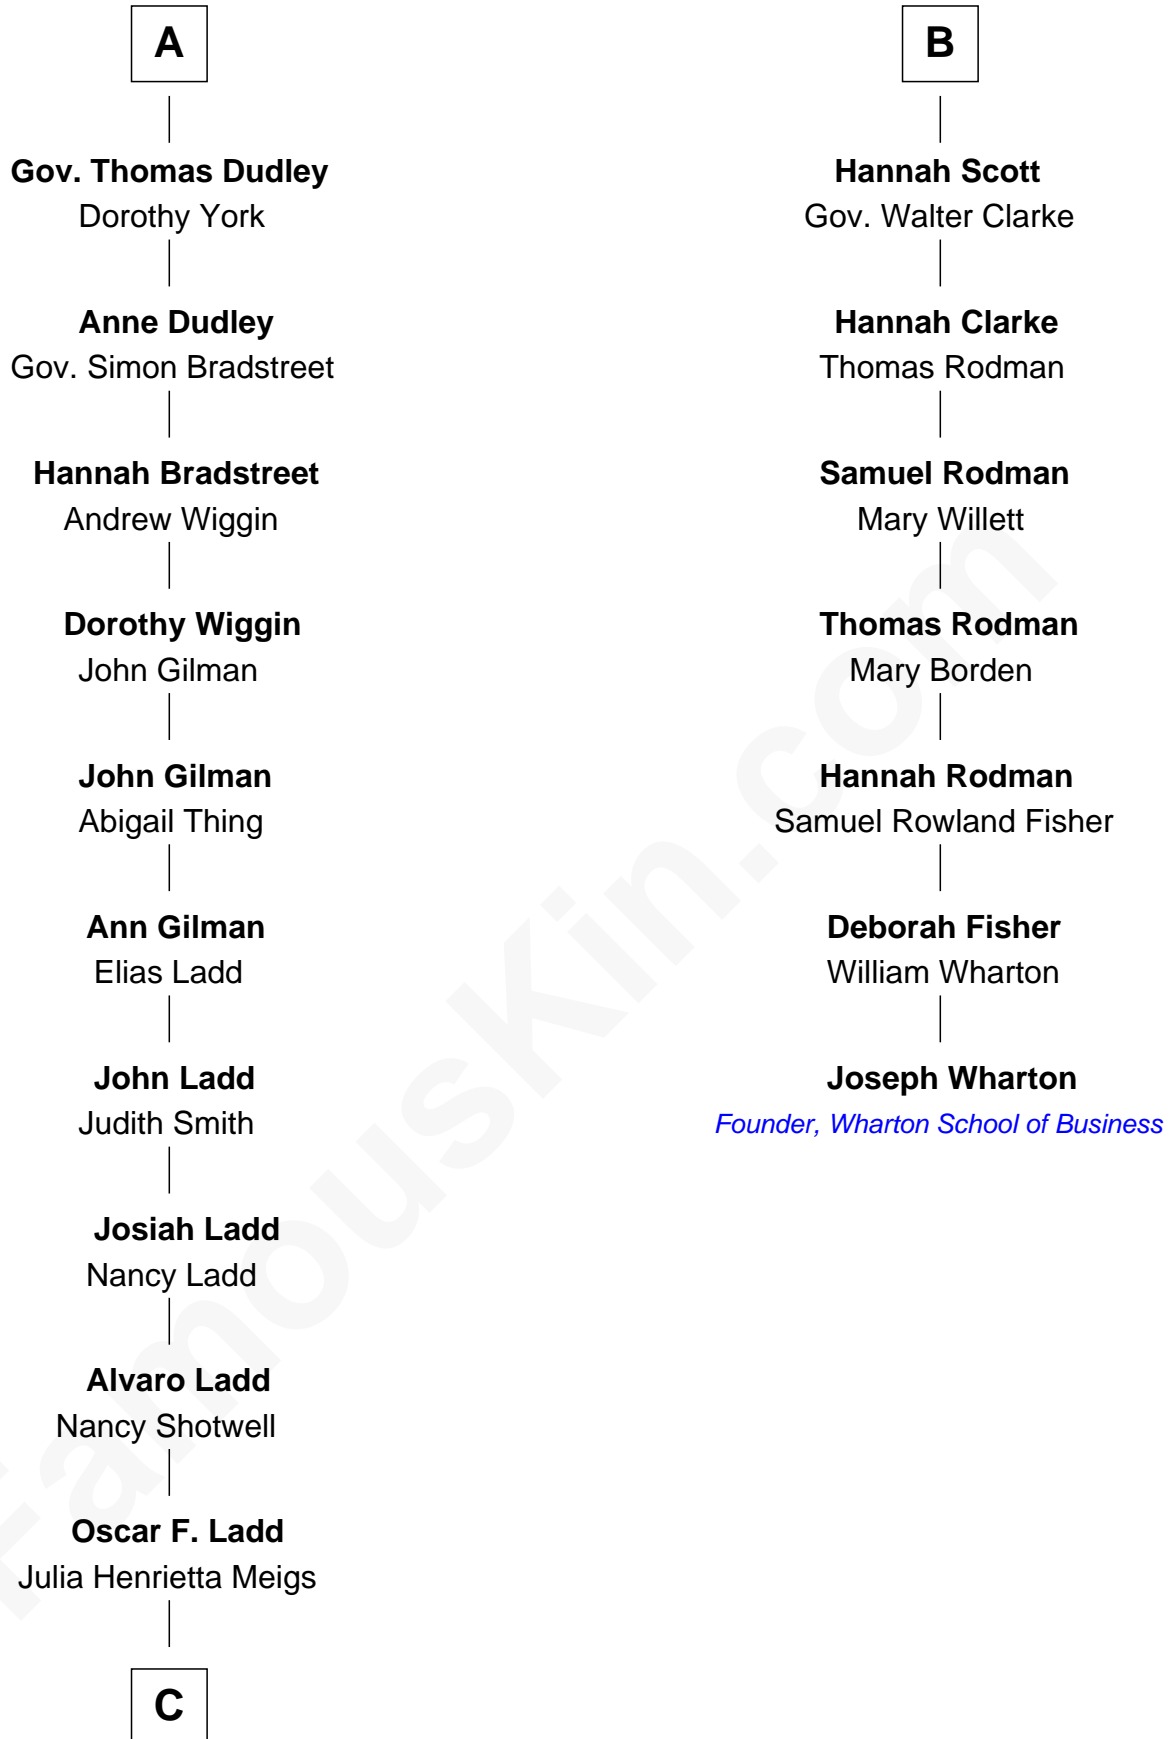

# FamousKin.com Relationship Chart of

**Alan Ladd**  
Movie Actor

13th cousin 5 times removed of

**Joseph Wharton**

Founder of the Wharton School of Business

**C**

—  
**Alan Harwood Ladd**

Selina Raleigh

—  
**Alan Ladd**

*Movie Actor*

FamousKin.com