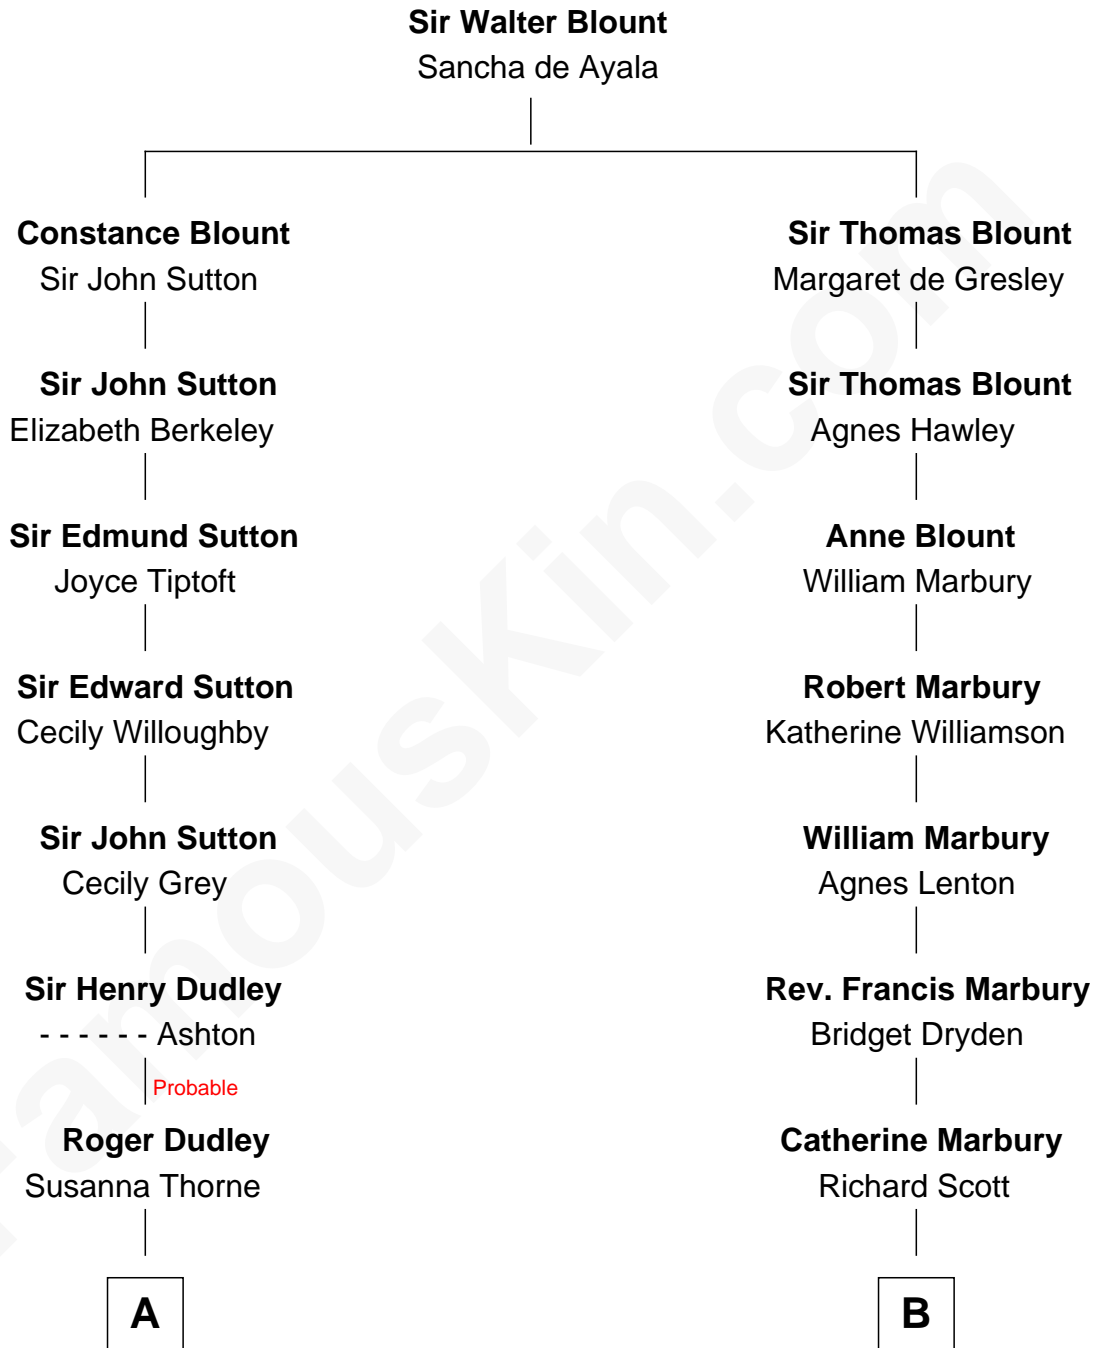

# FamousKin.com Relationship Chart of

**Alan Ladd**  
Movie Actor

13th cousin 5 times removed of

**Joseph Wharton**

Founder of the Wharton School of Business

**C**

—  
**Alan Harwood Ladd**

Selina Raleigh

—  
**Alan Ladd**

*Movie Actor*

FamousKin.com