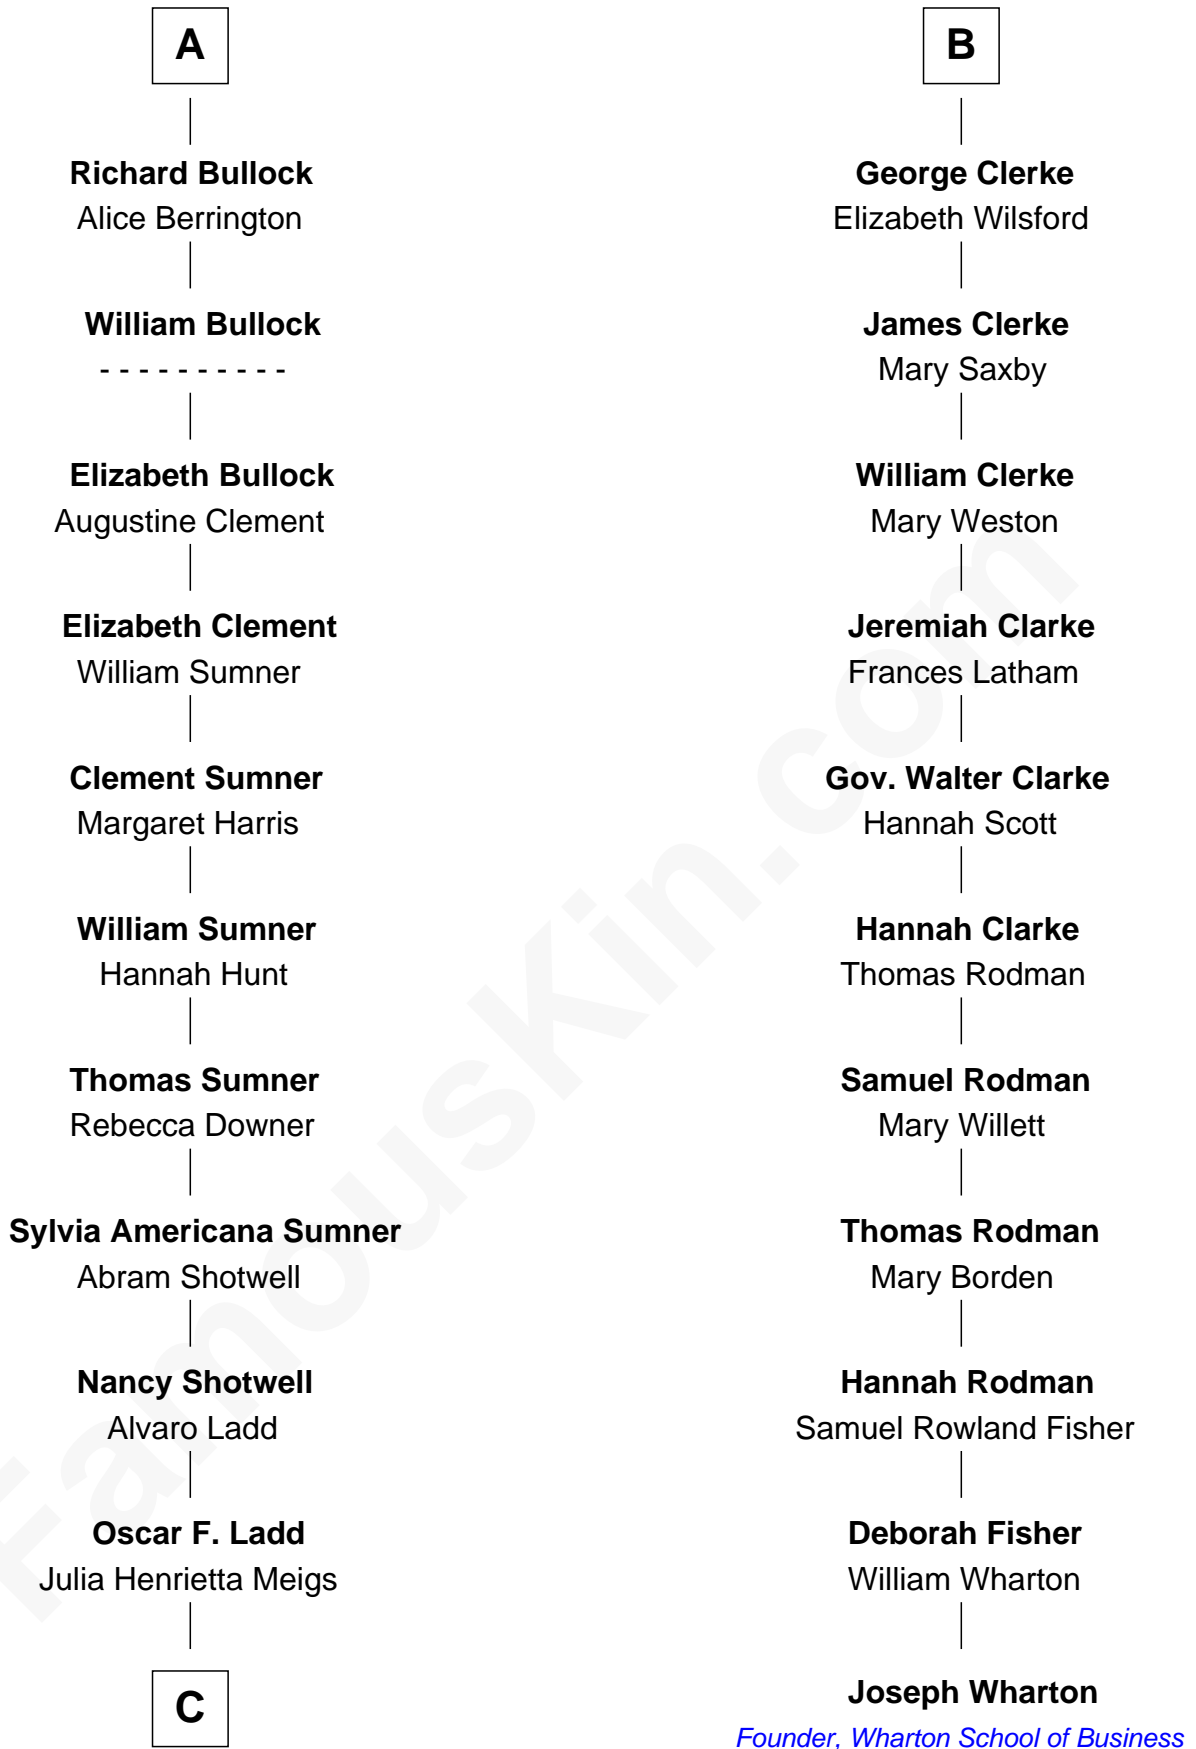

# FamousKin.com Relationship Chart of

**Alan Ladd**  
Movie Actor

17th cousin 1 time removed of

**Joseph Wharton**

Founder of the Wharton School of Business

**C**

—  
**Alan Harwood Ladd**

Selina Raleigh

—  
**Alan Ladd**

*Movie Actor*

FamousKin.com