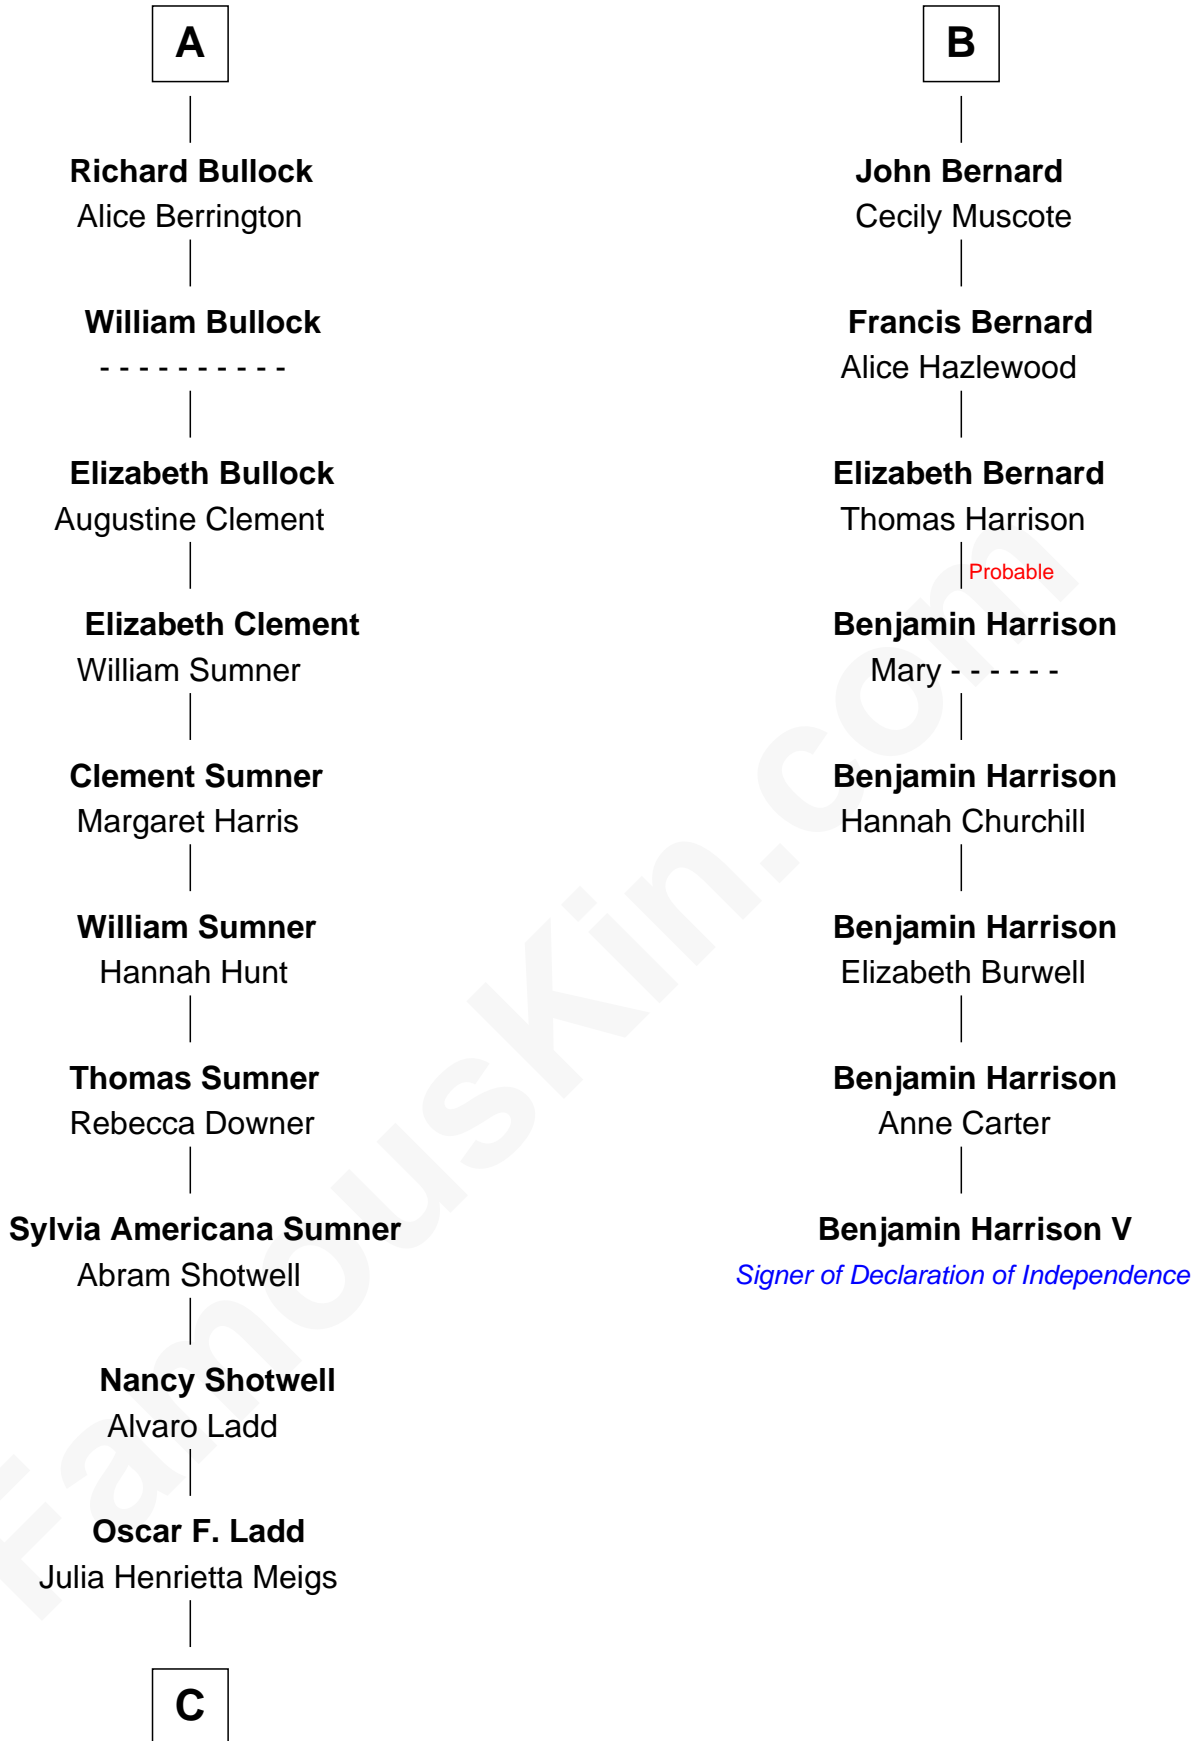

# FamousKin.com Relationship Chart of

**Alan Ladd**  
*Movie Actor*

14th cousin 4 times removed of

**Benjamin Harrison V**  
*Signer of the Declaration of Independence*

**C**

Alan Harwood Ladd

Selina Raleigh