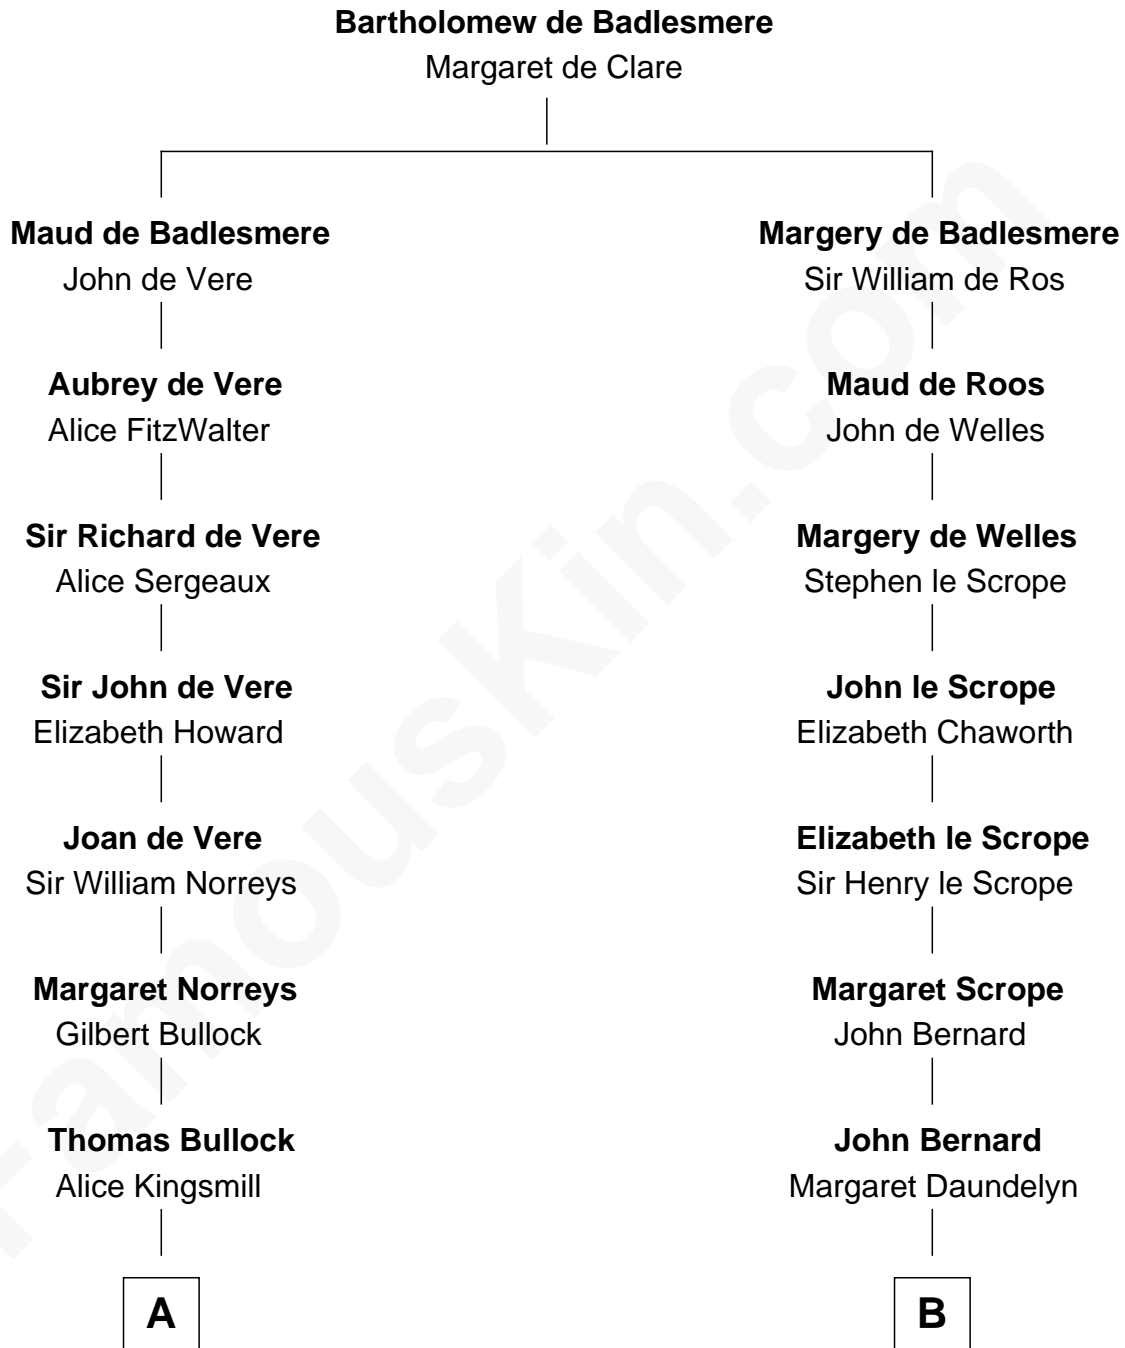

# FamousKin.com Relationship Chart of

**Alan Ladd**  
*Movie Actor*

14th cousin 4 times removed of

**Benjamin Harrison V**  
*Signer of the Declaration of Independence*

**C**

Alan Harwood Ladd

Selina Raleigh

Alan Ladd

*Movie Actor*

FamousKin.com