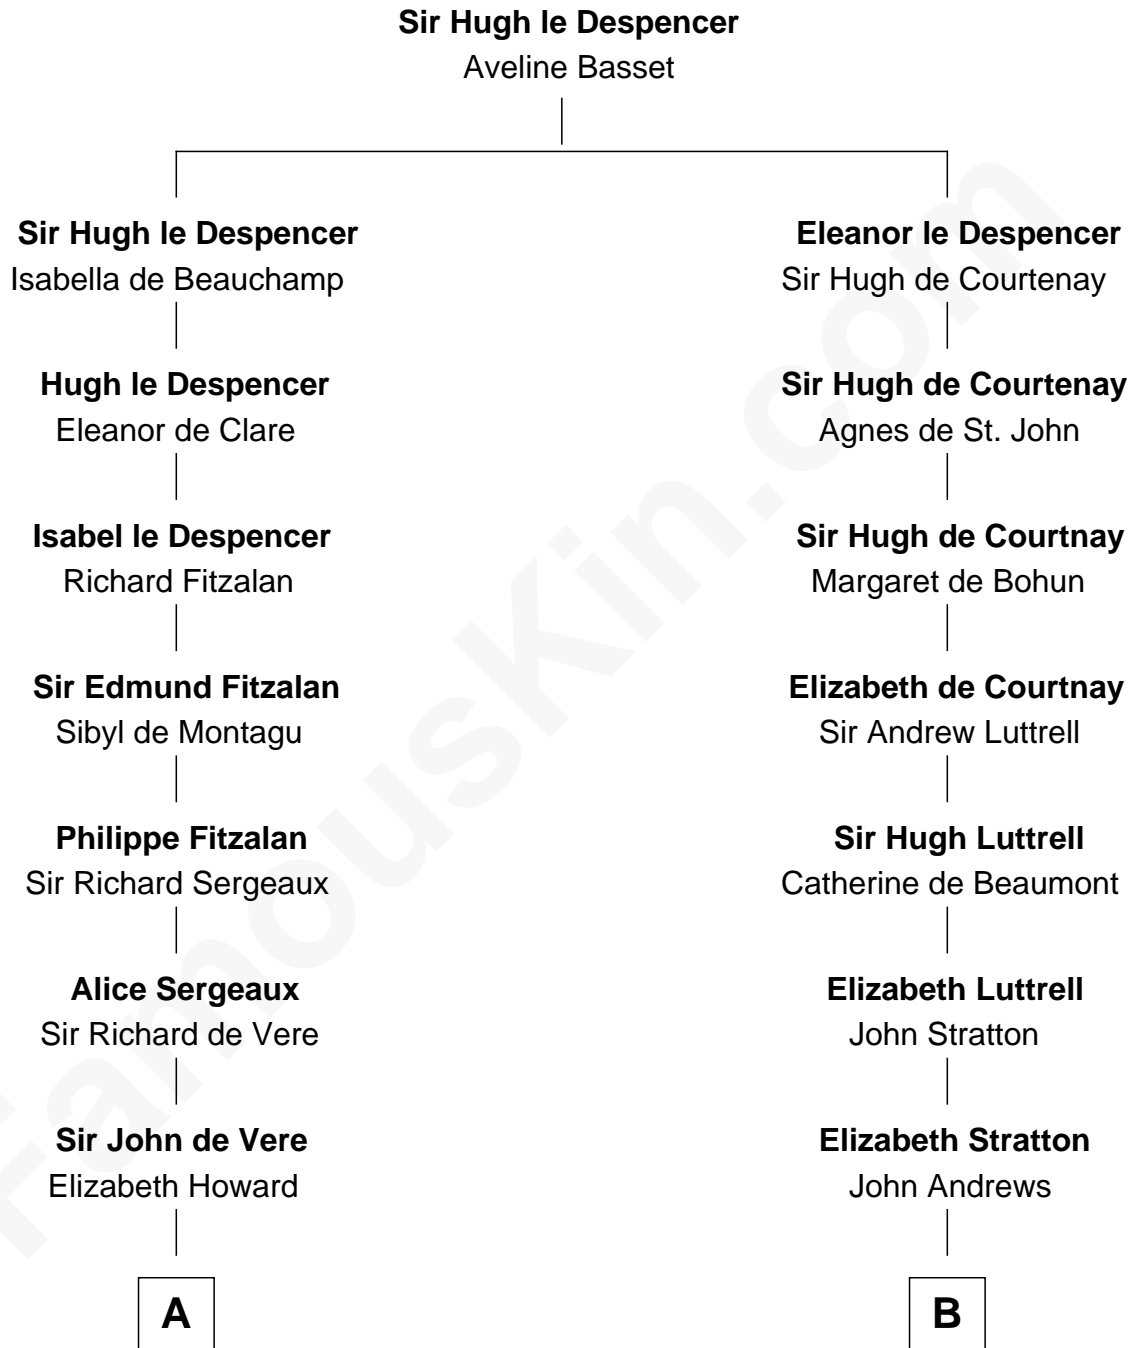

FamousKin.com
Relationship Chart of
Alan Ladd
Movie Actor

15th cousin 6 times removed of
Benjamin Harrison V
Signer of the Declaration of Independence

C

—
Sylvia Americana Sumner

Abram Shotwell

—
Nancy Shotwell

Alvaro Ladd

—
Oscar F. Ladd

Julia Henrietta Meigs

—
Alan Harwood Ladd

Selina Raleigh

—
Alan Ladd

Movie Actor