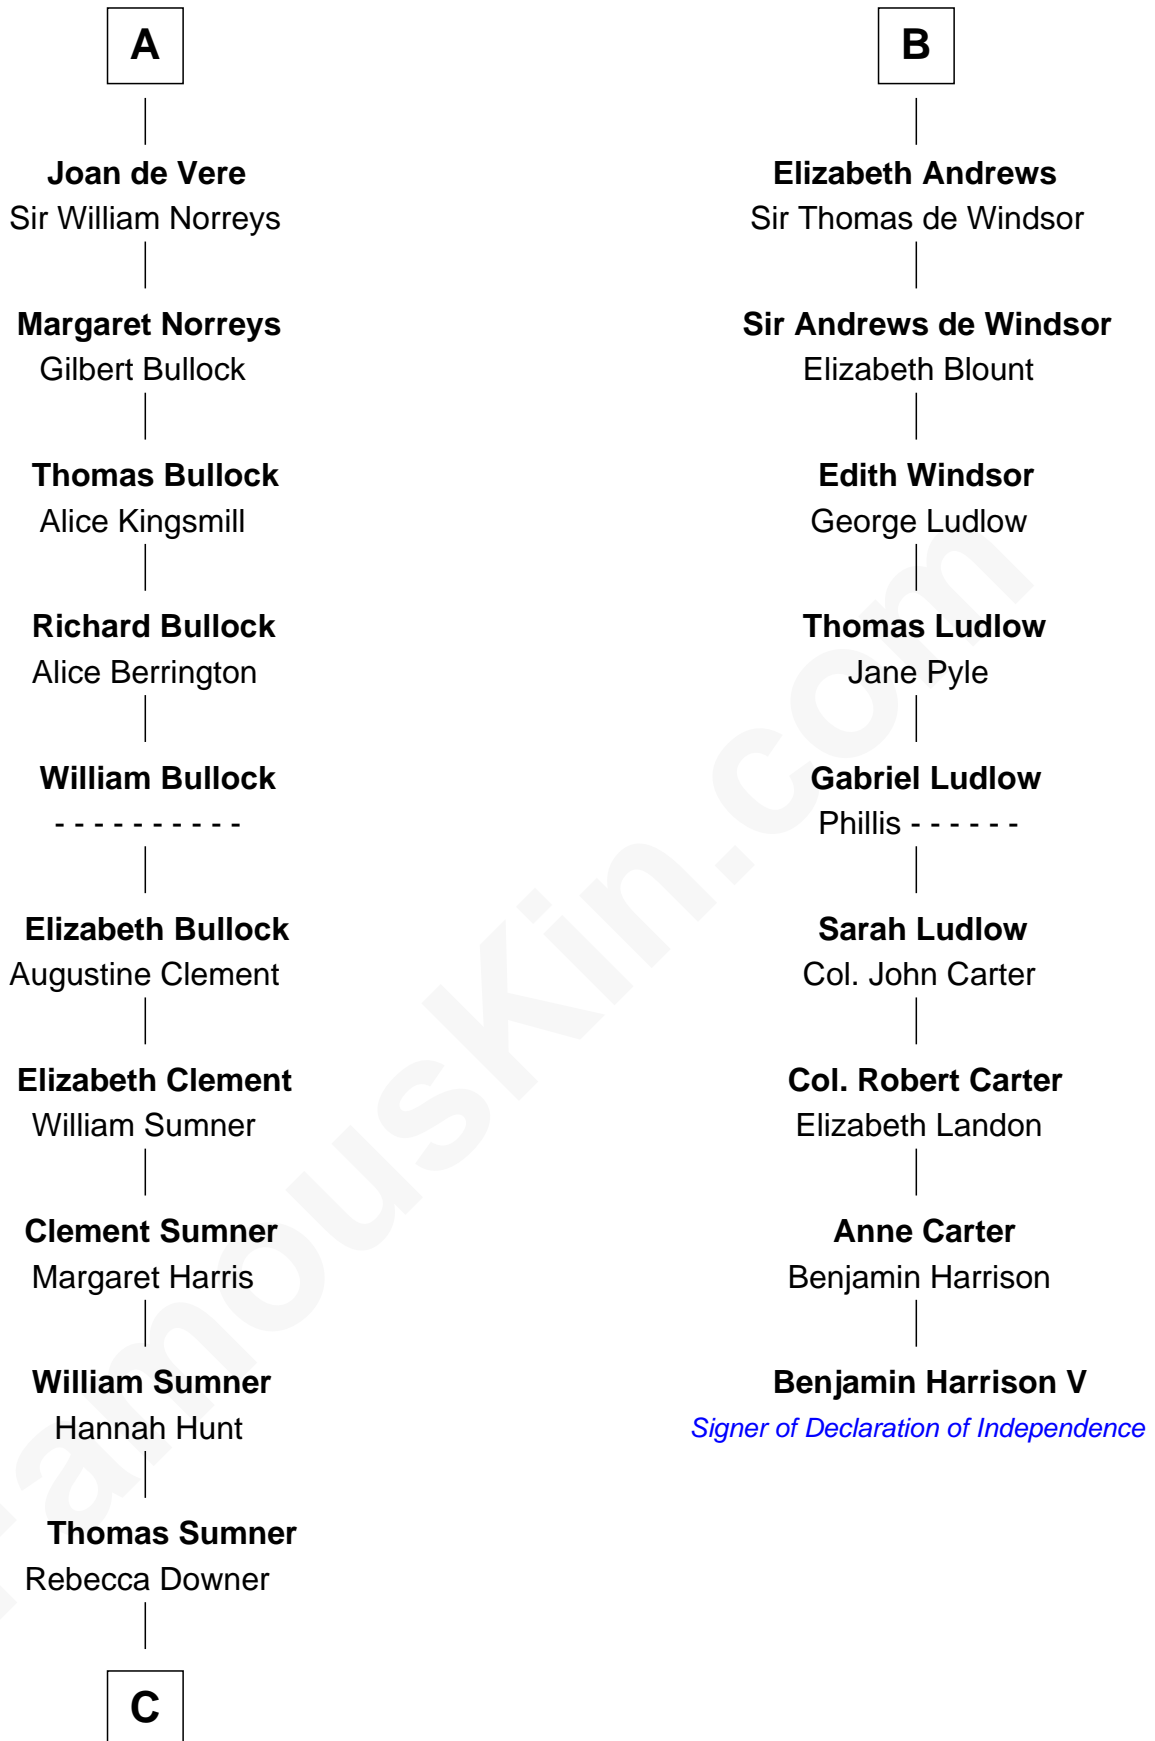

FamousKin.com
Relationship Chart of
Alan Ladd
Movie Actor

15th cousin 6 times removed of
Benjamin Harrison V
Signer of the Declaration of Independence

C

—
Sylvia Americana Sumner

Abram Shotwell

—
Nancy Shotwell

Alvaro Ladd

—
Oscar F. Ladd

Julia Henrietta Meigs

—
Alan Harwood Ladd

Selina Raleigh

—
Alan Ladd

Movie Actor