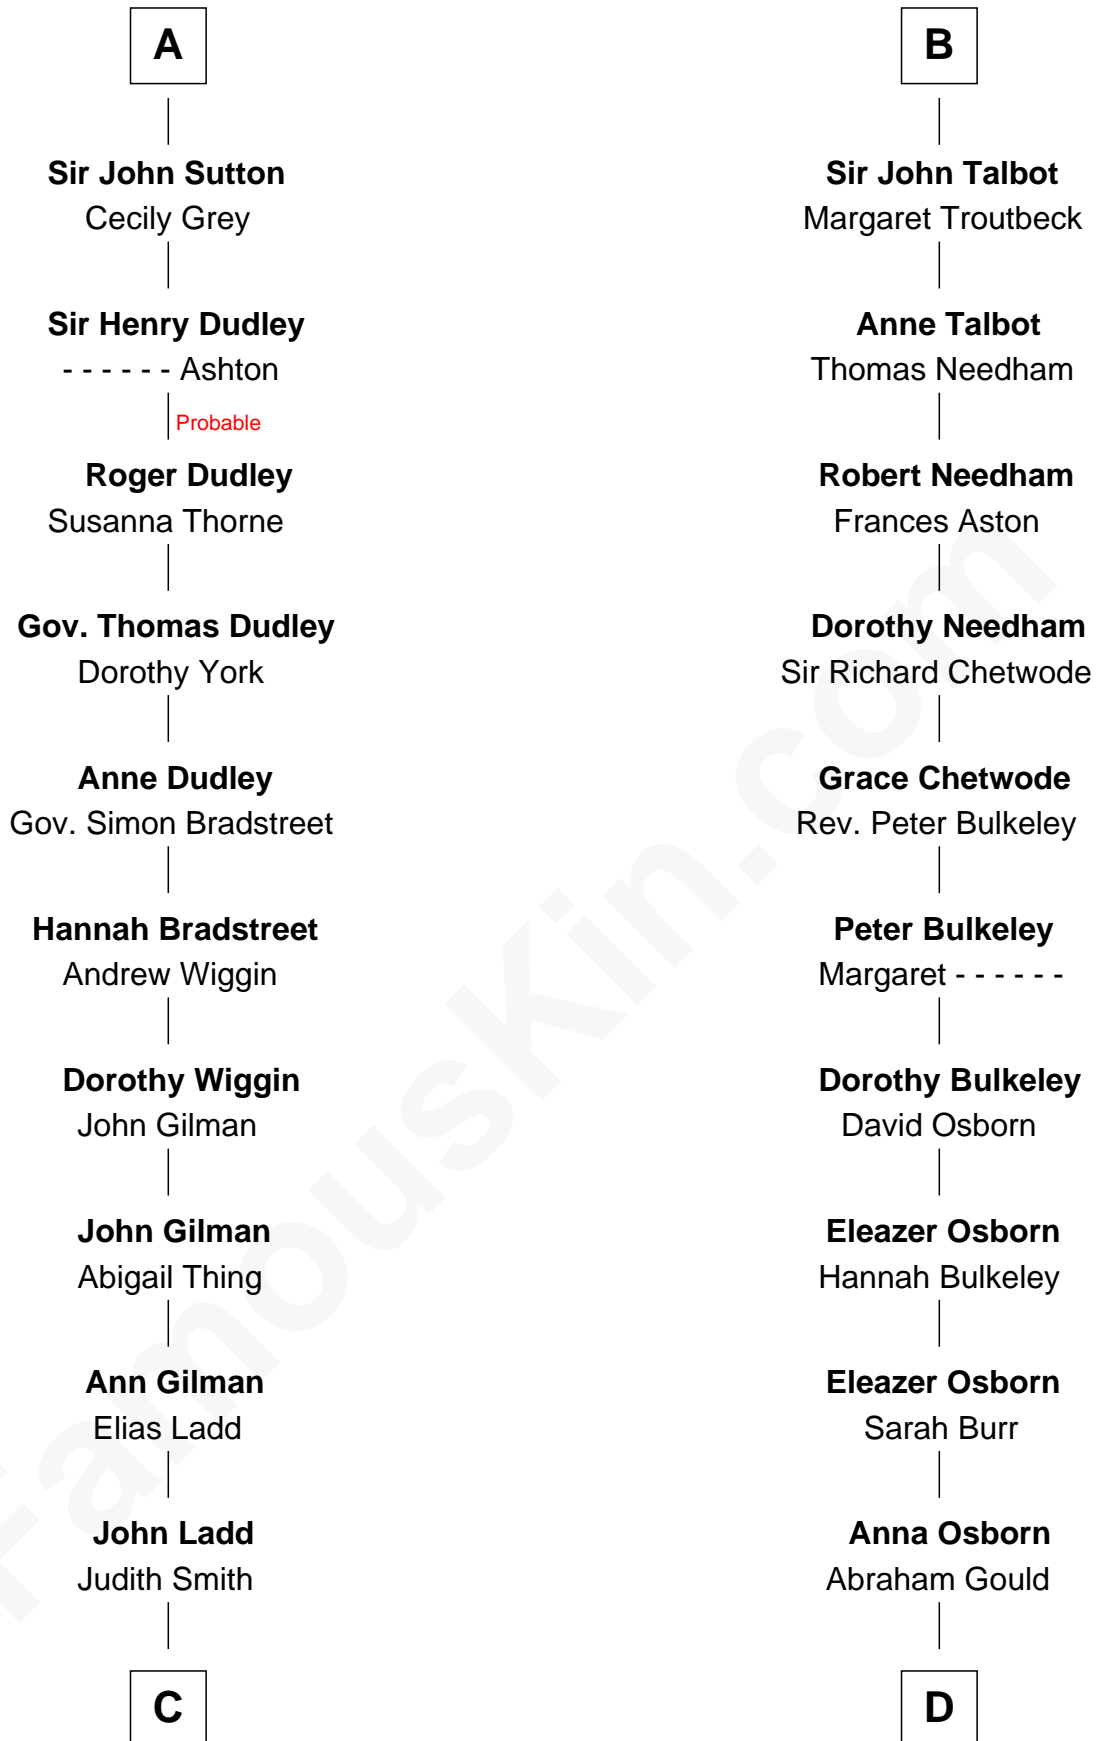

FamousKin.com Relationship Chart of

Alan Ladd
Movie Actor

18th cousin 3 times removed of

Jay Gould
American Railroad "Robber Baron"

FamousKin.com