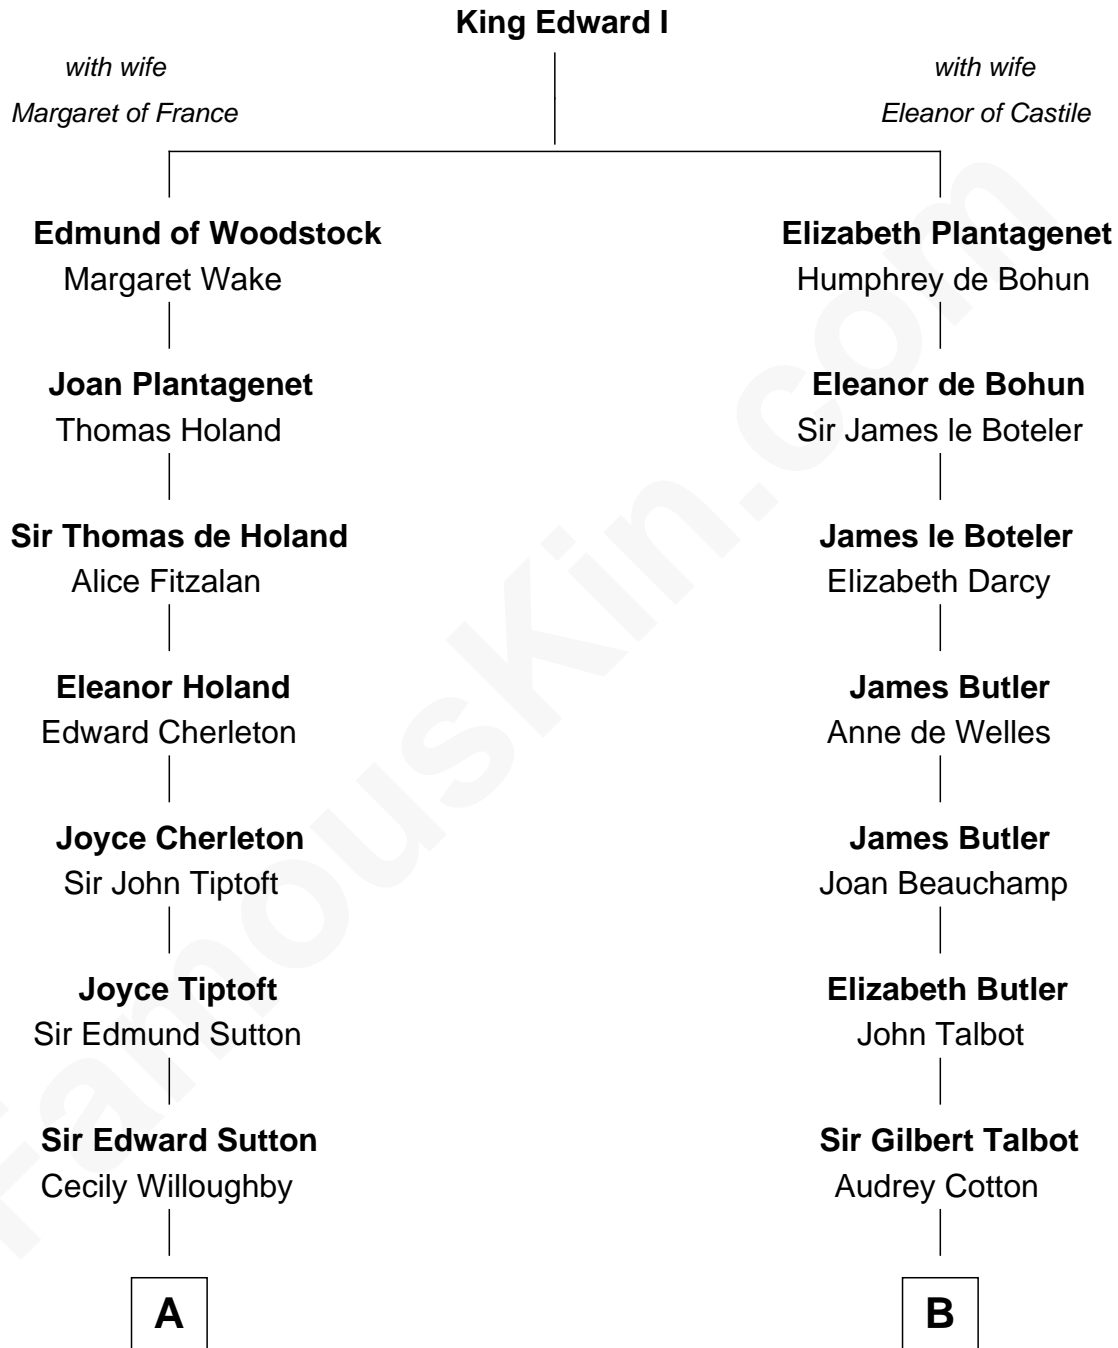

FamousKin.com Relationship Chart of

Alan Ladd
Movie Actor

18th cousin 3 times removed of

Jay Gould
American Railroad "Robber Baron"

FamousKin.com