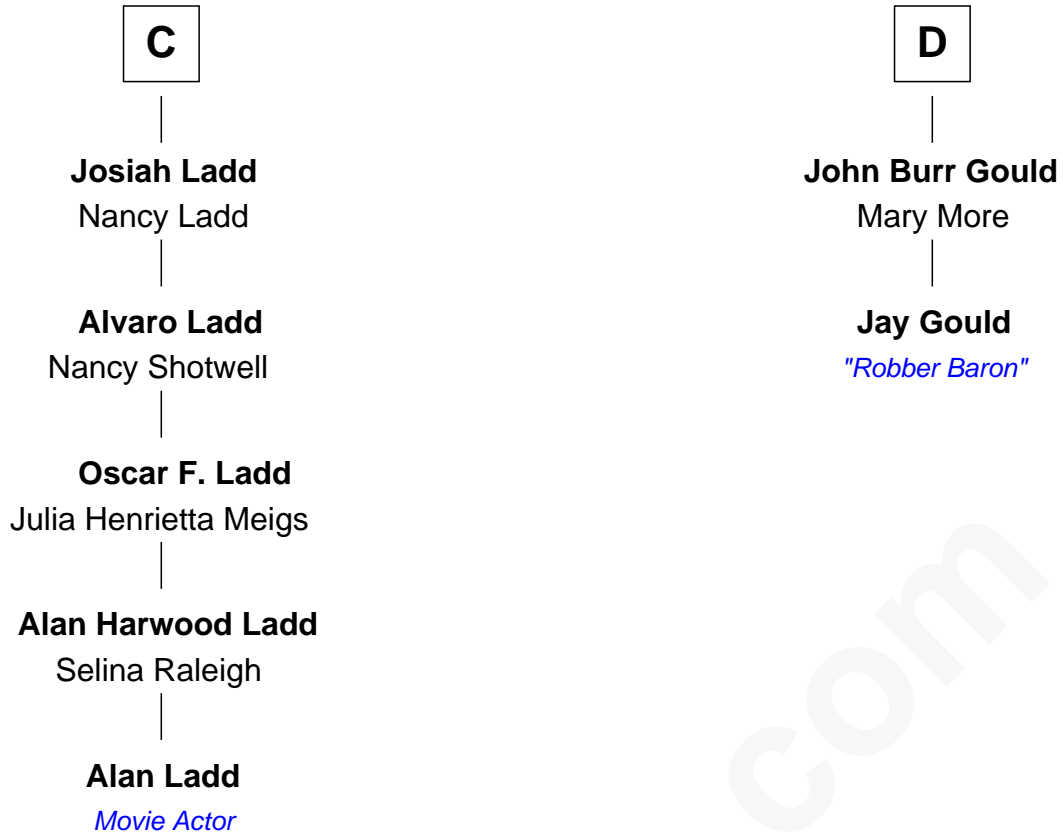

FamousKin.com Relationship Chart of

Alan Ladd
Movie Actor

18th cousin 3 times removed of

Jay Gould
American Railroad "Robber Baron"

FamousKin.com