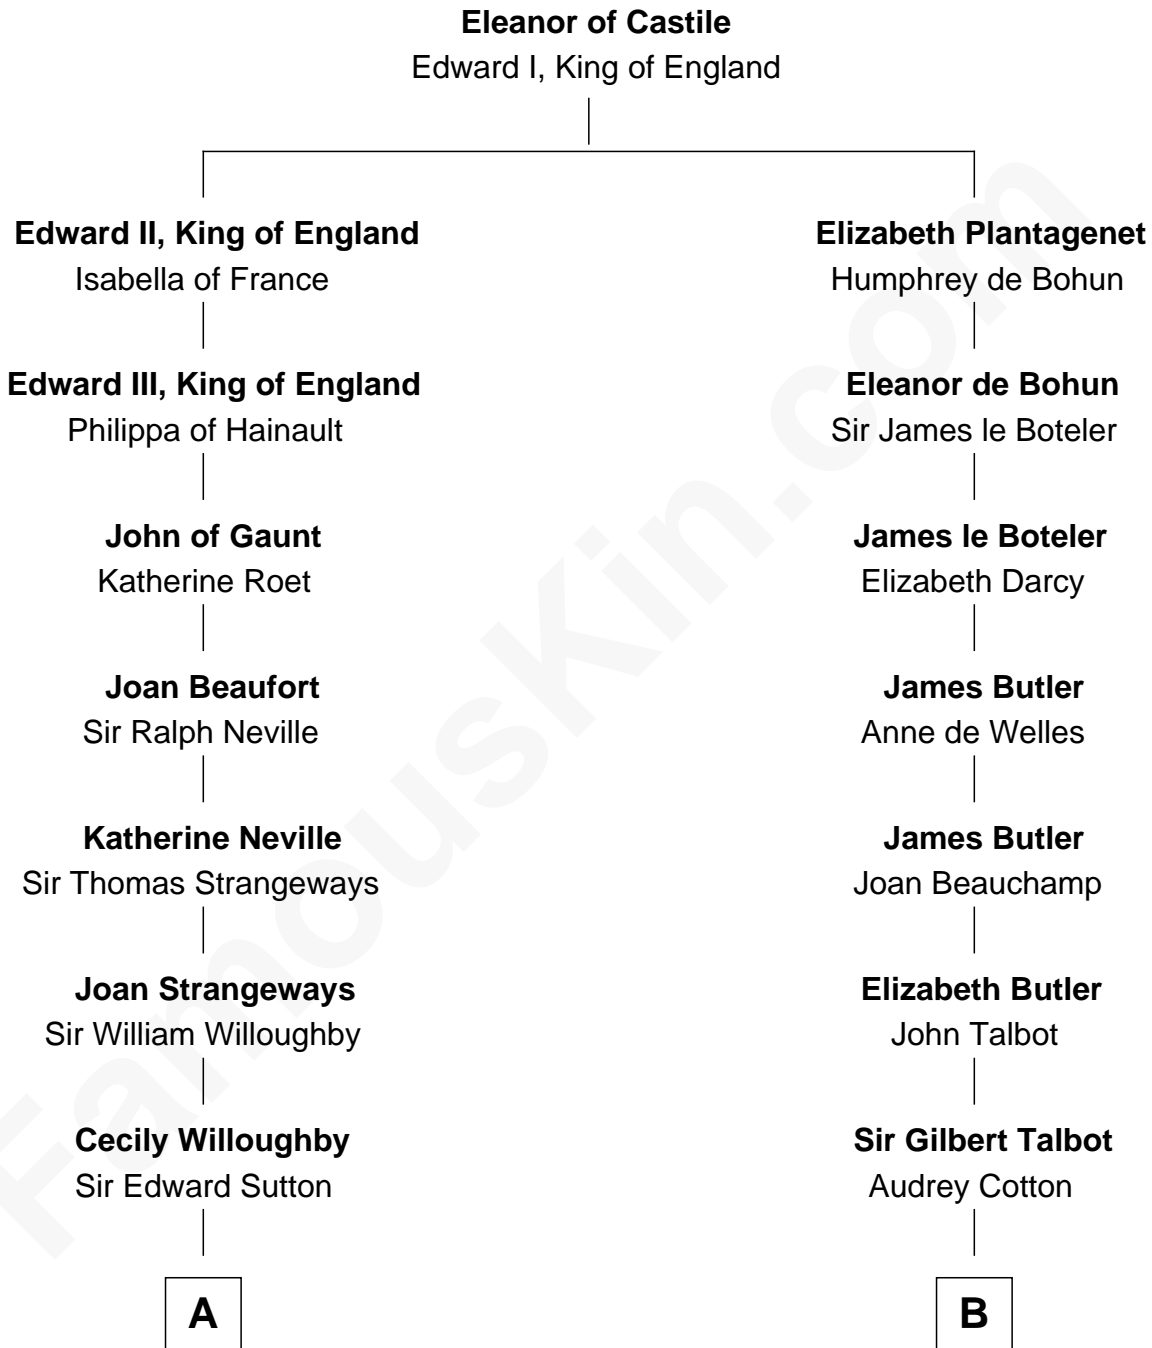

# FamousKin.com Relationship Chart of

**Alan Ladd**  
Movie Actor

18th cousin 3 times removed of

**Jay Gould**

American Railroad "Robber Baron"

FamousKin.com