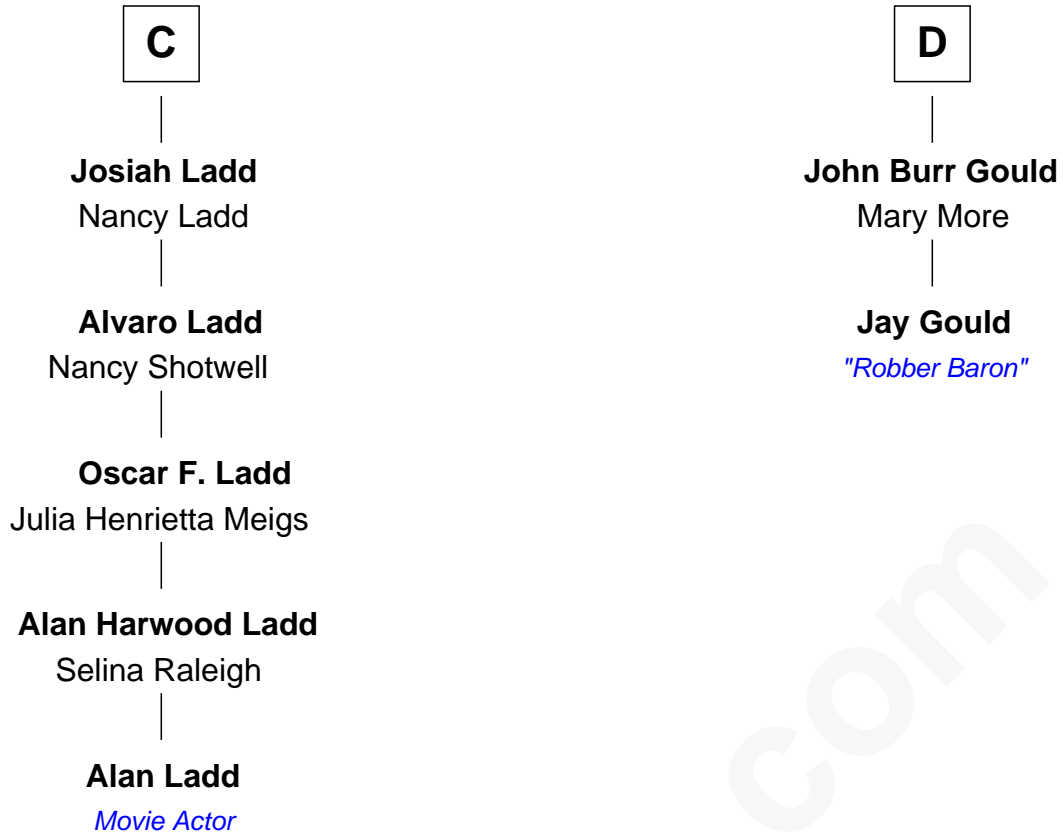

# FamousKin.com Relationship Chart of

**Alan Ladd**  
Movie Actor

18th cousin 3 times removed of

**Jay Gould**

American Railroad "Robber Baron"

FamousKin.com