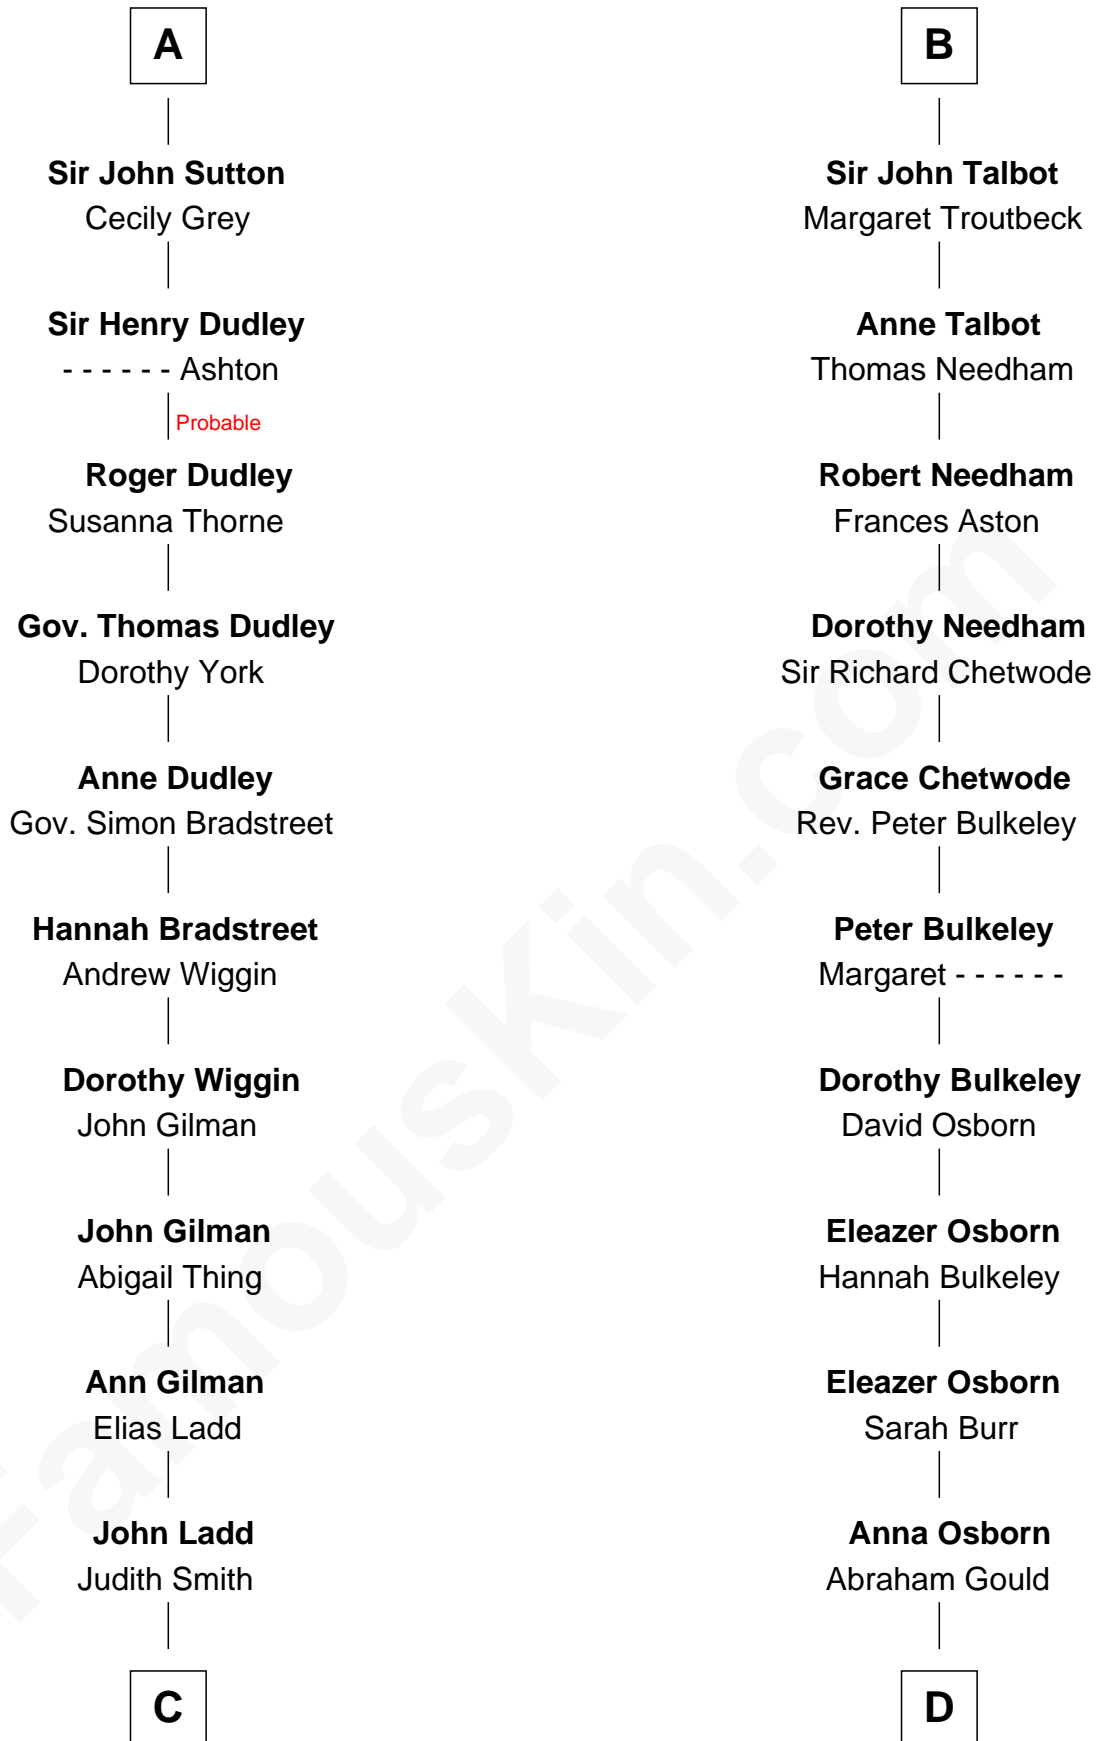

# FamousKin.com Relationship Chart of

**Alan Ladd**  
Movie Actor

18th cousin 3 times removed of

**Jay Gould**

American Railroad "Robber Baron"

FamousKin.com