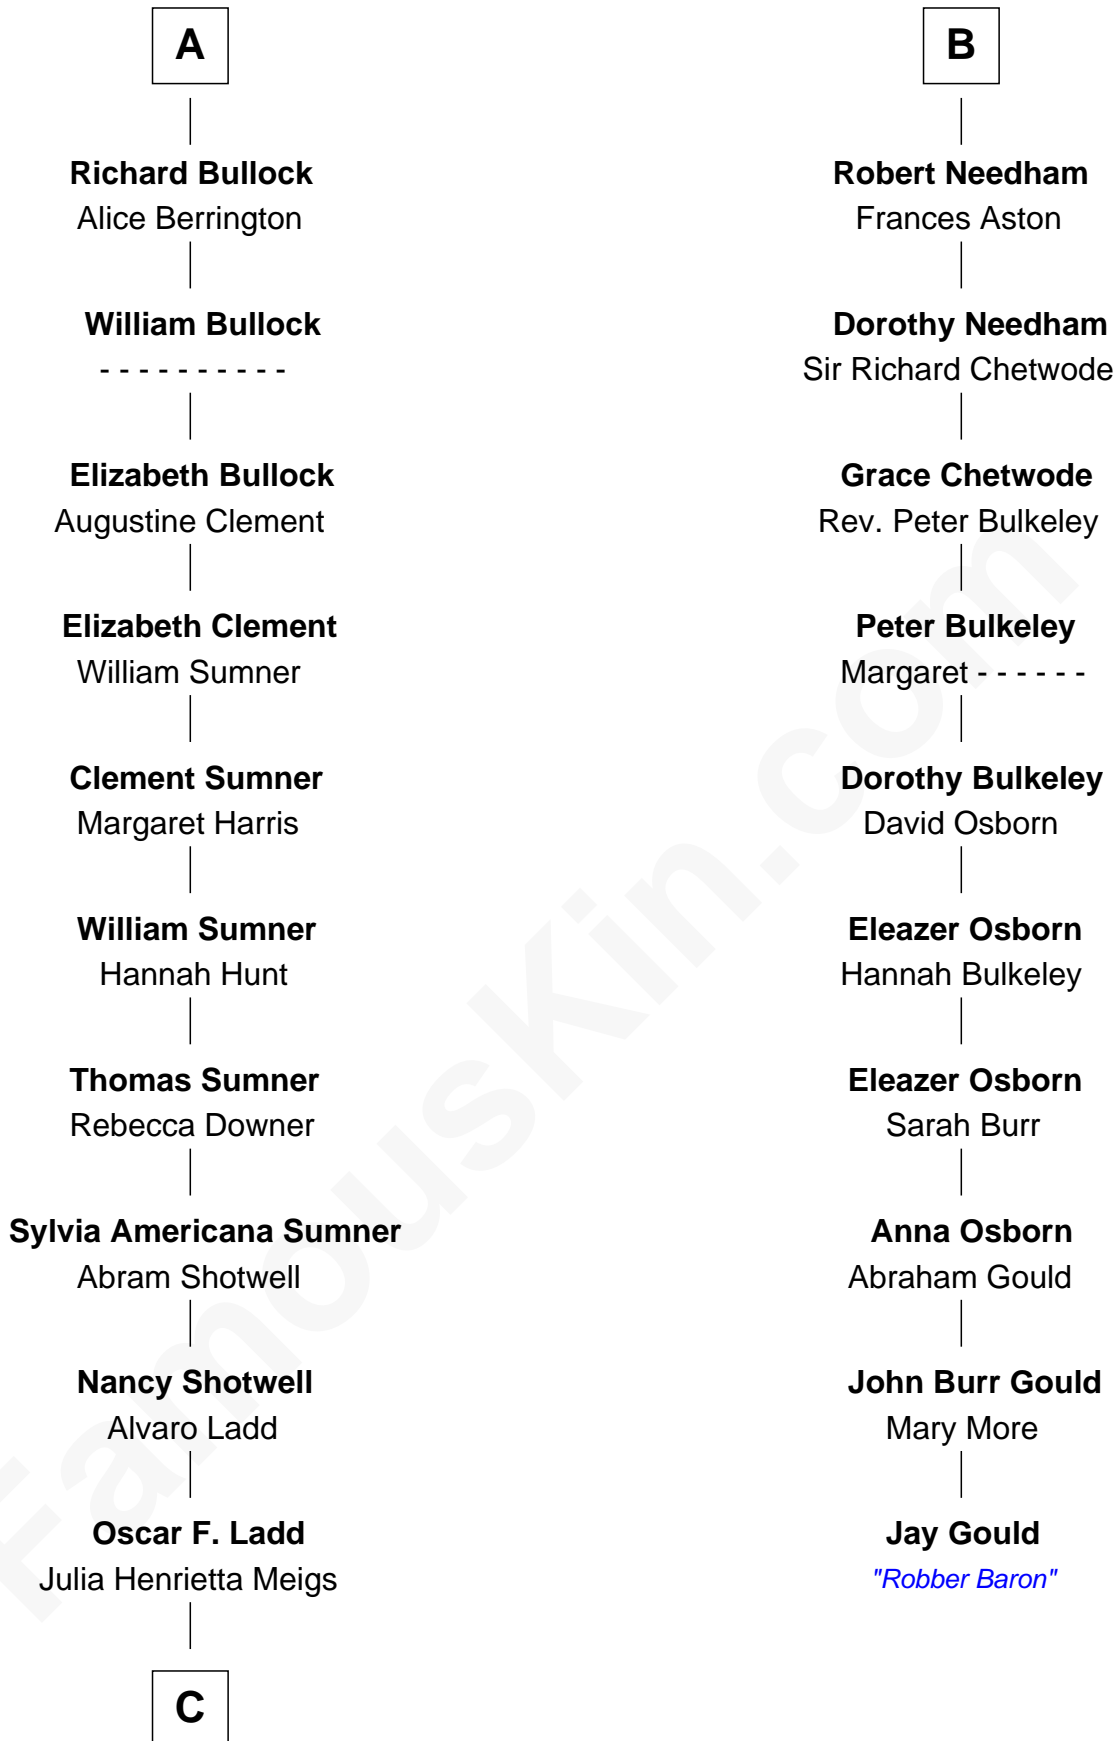

FamousKin.com Relationship Chart of

Alan Ladd
Movie Actor

16th cousin 2 times removed of

Jay Gould

American Railroad "Robber Baron"

C

—
Alan Harwood Ladd

Selina Raleigh

—
Alan Ladd

Movie Actor

FamousKin.com